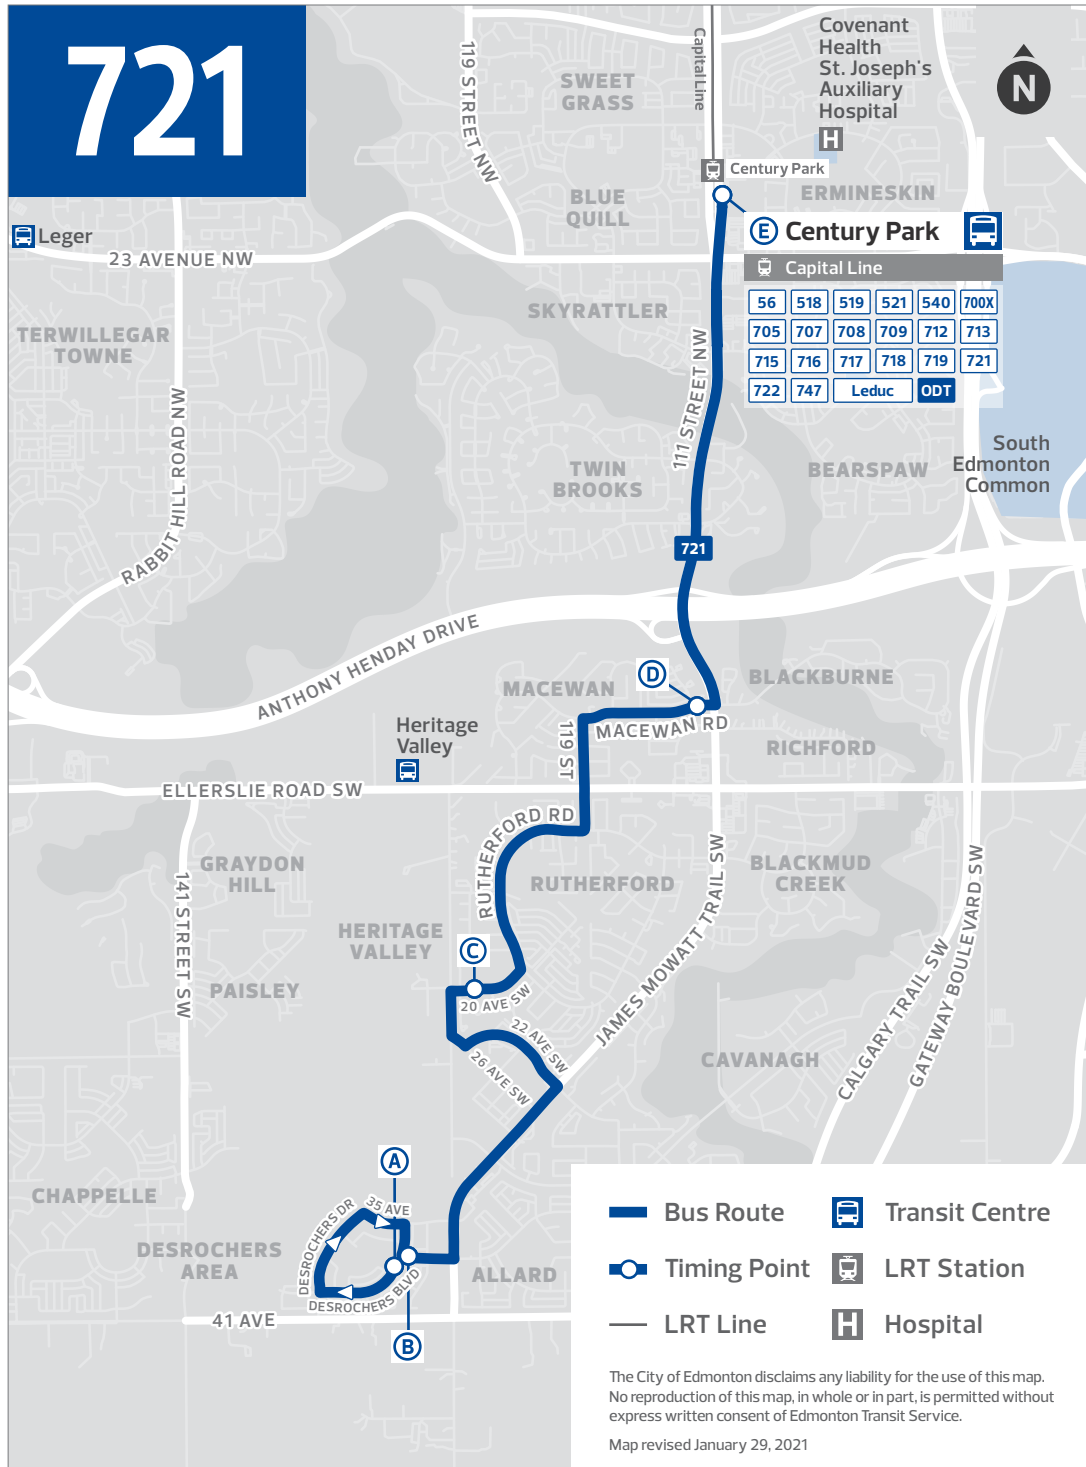

721

MONDAY TO FRIDAY

DESROCHERS TO CENTURY PARK

DESROCHERS TO CENTURY PARK

Table with 5 columns: Desrochers BI & Desrochers Gt SB, Desrochers BI & Desrochers Gt EB, 125 St & 20 Ave, McMullen Green & MacEwan Rd, Century Park TC. Rows show departure times from 4:49 to 12:03.

Table with 5 columns: Desrochers BI & Desrochers Gt SB, Desrochers BI & Desrochers Gt EB, 125 St & 20 Ave, McMullen Green & MacEwan Rd, Century Park TC. Rows show departure times from 12:23 to 12:31.

CONTINUED ON NEXT PANEL

721

SATURDAY

CENTURY PARK TO DESROCHERS

Table with 4 columns: Century Park TC, 111St & MacEwan Rd, 125 St & 20 Ave, Desrochers BI & Desrochers Gt SB. Rows show departure times from 6:00 to 9:00.

CONTINUED ON NEXT PANEL

Map revised January 29, 2021