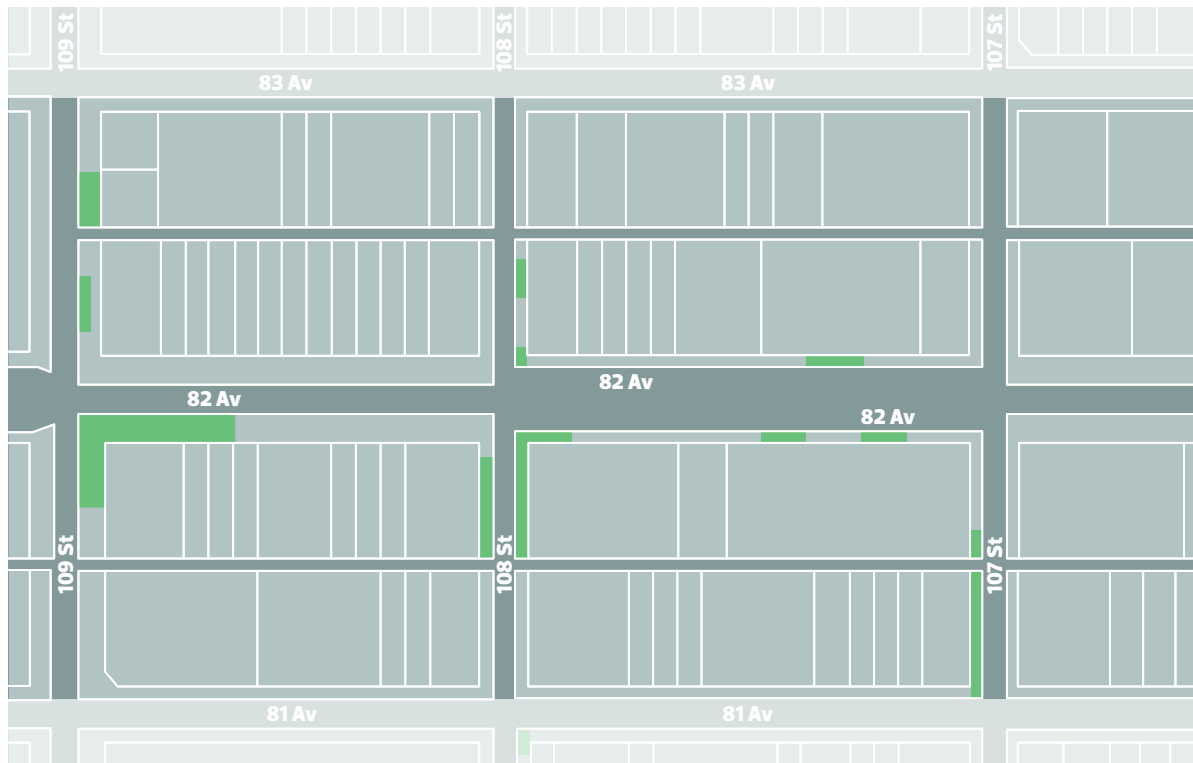

PERMITTED SMOKING AREAS – 82 AVE

New rules for smoking and vaping in public places will come into effect October 17, 2018.

Smoking and using e-cigarettes (vaping) is not permitted within 10 metres of:

- doorways, windows and air intakes of buildings and patios
- on a patio
- bus stops

Not all areas beyond 82 Ave have been mapped and permitted smoking locations are subject to change.

PERMITTED SMOKING AREAS – 82 AVE

New rules for smoking and vaping in public places will come into effect October 17, 2018.