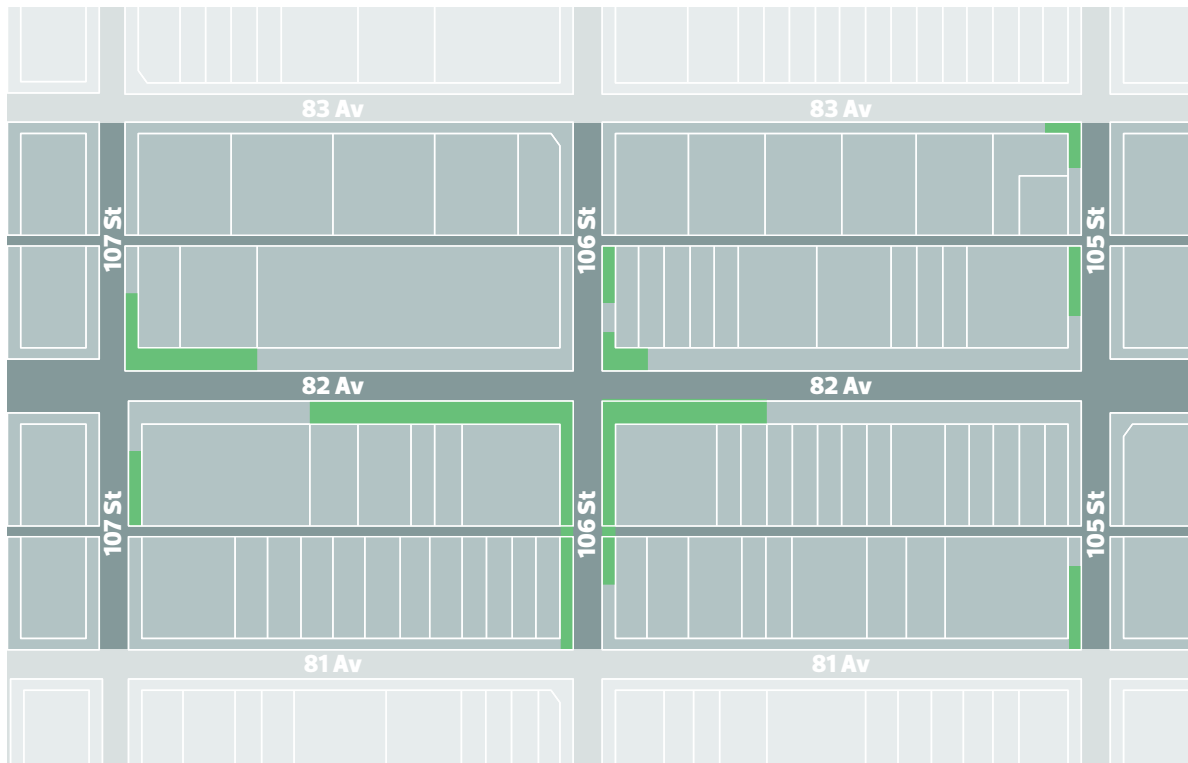

This applies to both tobacco and cannabis.

Permitted smoking areas will be marked with ashtrays and/or signage.

 Smoking Permitted

For more information call 311 or visit edmonton.ca/smoking or edmonton.ca/cannabis.

Not all areas beyond 82 Ave have been mapped and permitted smoking locations are subject to change.

PERMITTED SMOKING AREAS – 82 AVE

New rules for smoking and vaping in public places will come into effect October 17, 2018.