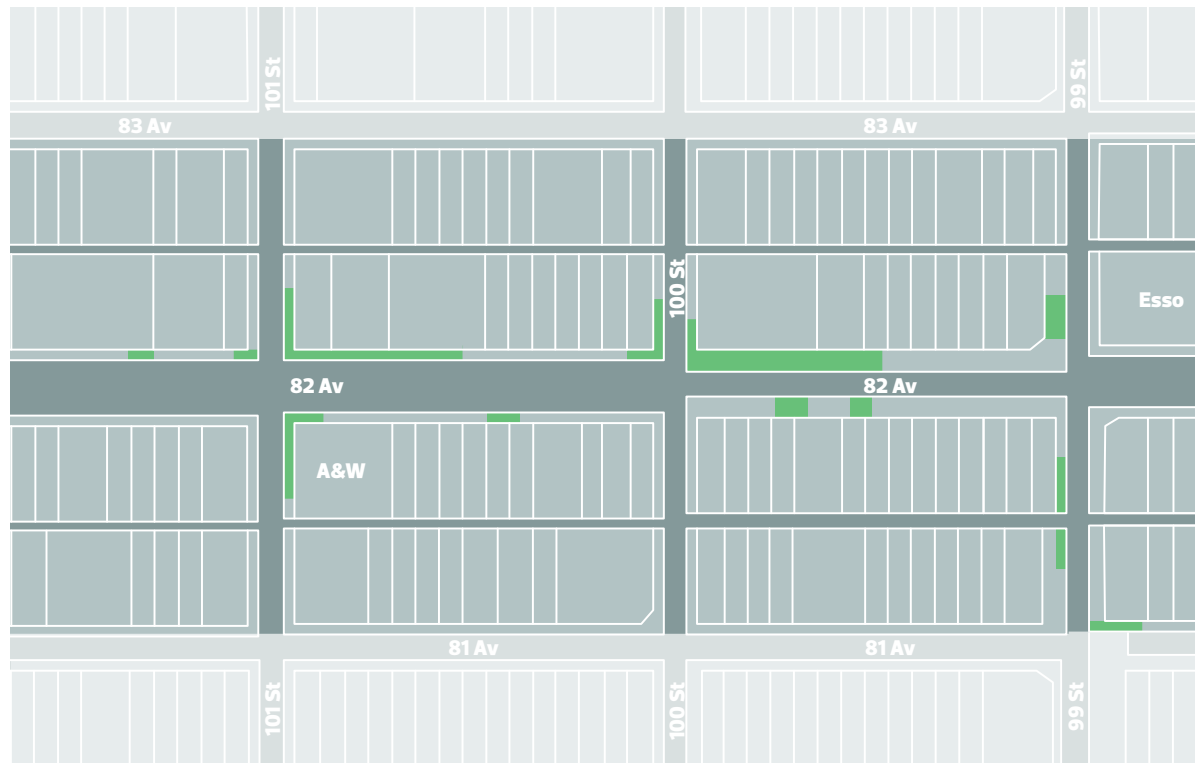

PERMITTED SMOKING AREAS – 82 AVE

New rules for smoking and vaping in public places will come into effect October 17, 2018.

Smoking and using e-cigarettes (vaping) is not permitted within 10 metres of:

- doorways, windows and air intakes of buildings and patios
- on a patio
- bus stops

This applies to both tobacco and cannabis.

Permitted smoking areas will be marked with ashtrays and/or signage.

For more information call 311 or visit edmonton.ca/smoking or edmonton.ca/cannabis.

Not all areas beyond 82 Ave have been mapped and permitted smoking locations are subject to change.

Not all areas beyond 82 Ave have been mapped and permitted smoking locations are subject to change.