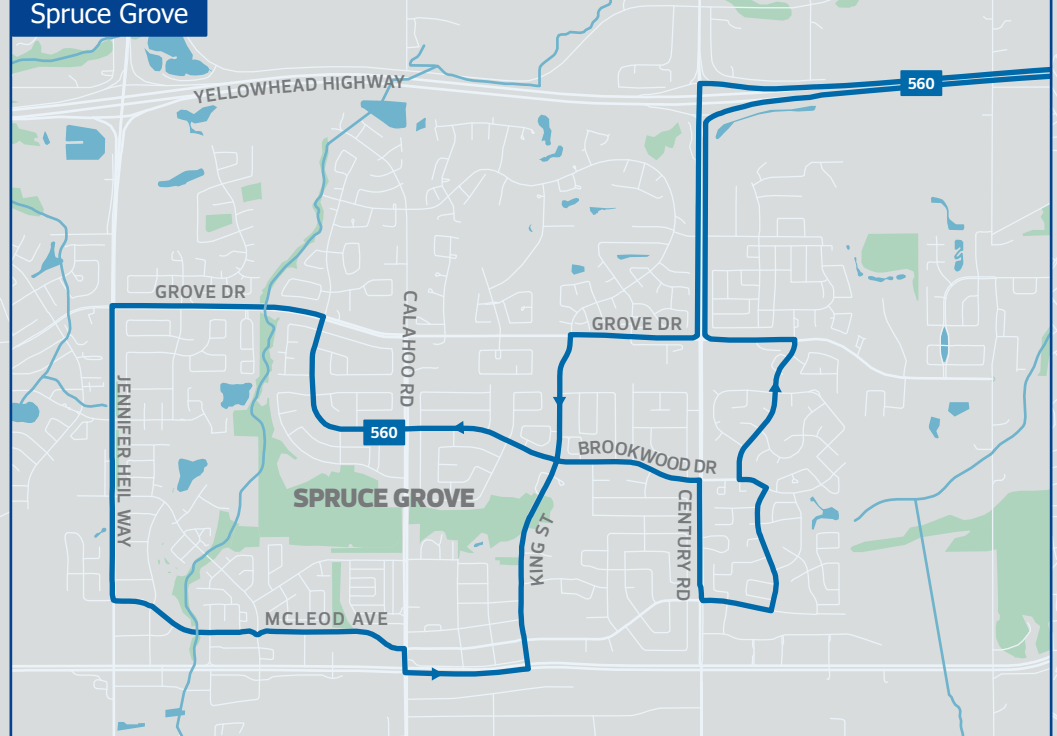

Edmonton Transit Service

Day Map

- LRT Station
- Capital Line LRT
- Metro Line LRT
- Valley Line LRT
- Rapid Route
- Hospital
- Transit Centre
- Bus Route
- Frequent Route
  15 min. or better most times of the day
- Express Service
  Bus with limited stops on its route
- On Demand Transit Hub
- On Demand Transit Service Area

For further information about our routes go to edmonton.ca/transit or phone 311

On Demand Transit

Service Area	Hub
A	Lewis Farms Transit Centre
B	Westmount Transit Centre, Lewis Farms Transit Centre
C	Coliseum Transit Centre/LRT Station, Belvedere Transit Centre/LRT Station
D	Strathearn LRT Station
E	Capilano Transit Centre
F	Bonnie Doon LRT Station
G	Davies Transit Centre/LRT Station
H	South Campus Transit Centre/LRT Station
I	Leger Transit Centre, South Campus Transit/LRT Station
J	South Campus Transit Centre/LRT Station, West Edmonton Mall, Meadowlark Shopping Centre
K	Leger Transit Centre, West Edmonton Mall
L	Century Park Transit Centre/LRT Station, Leger Transit Centre
M	Mill Woods Transit Centre/LRT Station
N	Eaux Claires Transit Centre
O	Meadows Transit Centre
P	Century Park Transit Centre

5 km