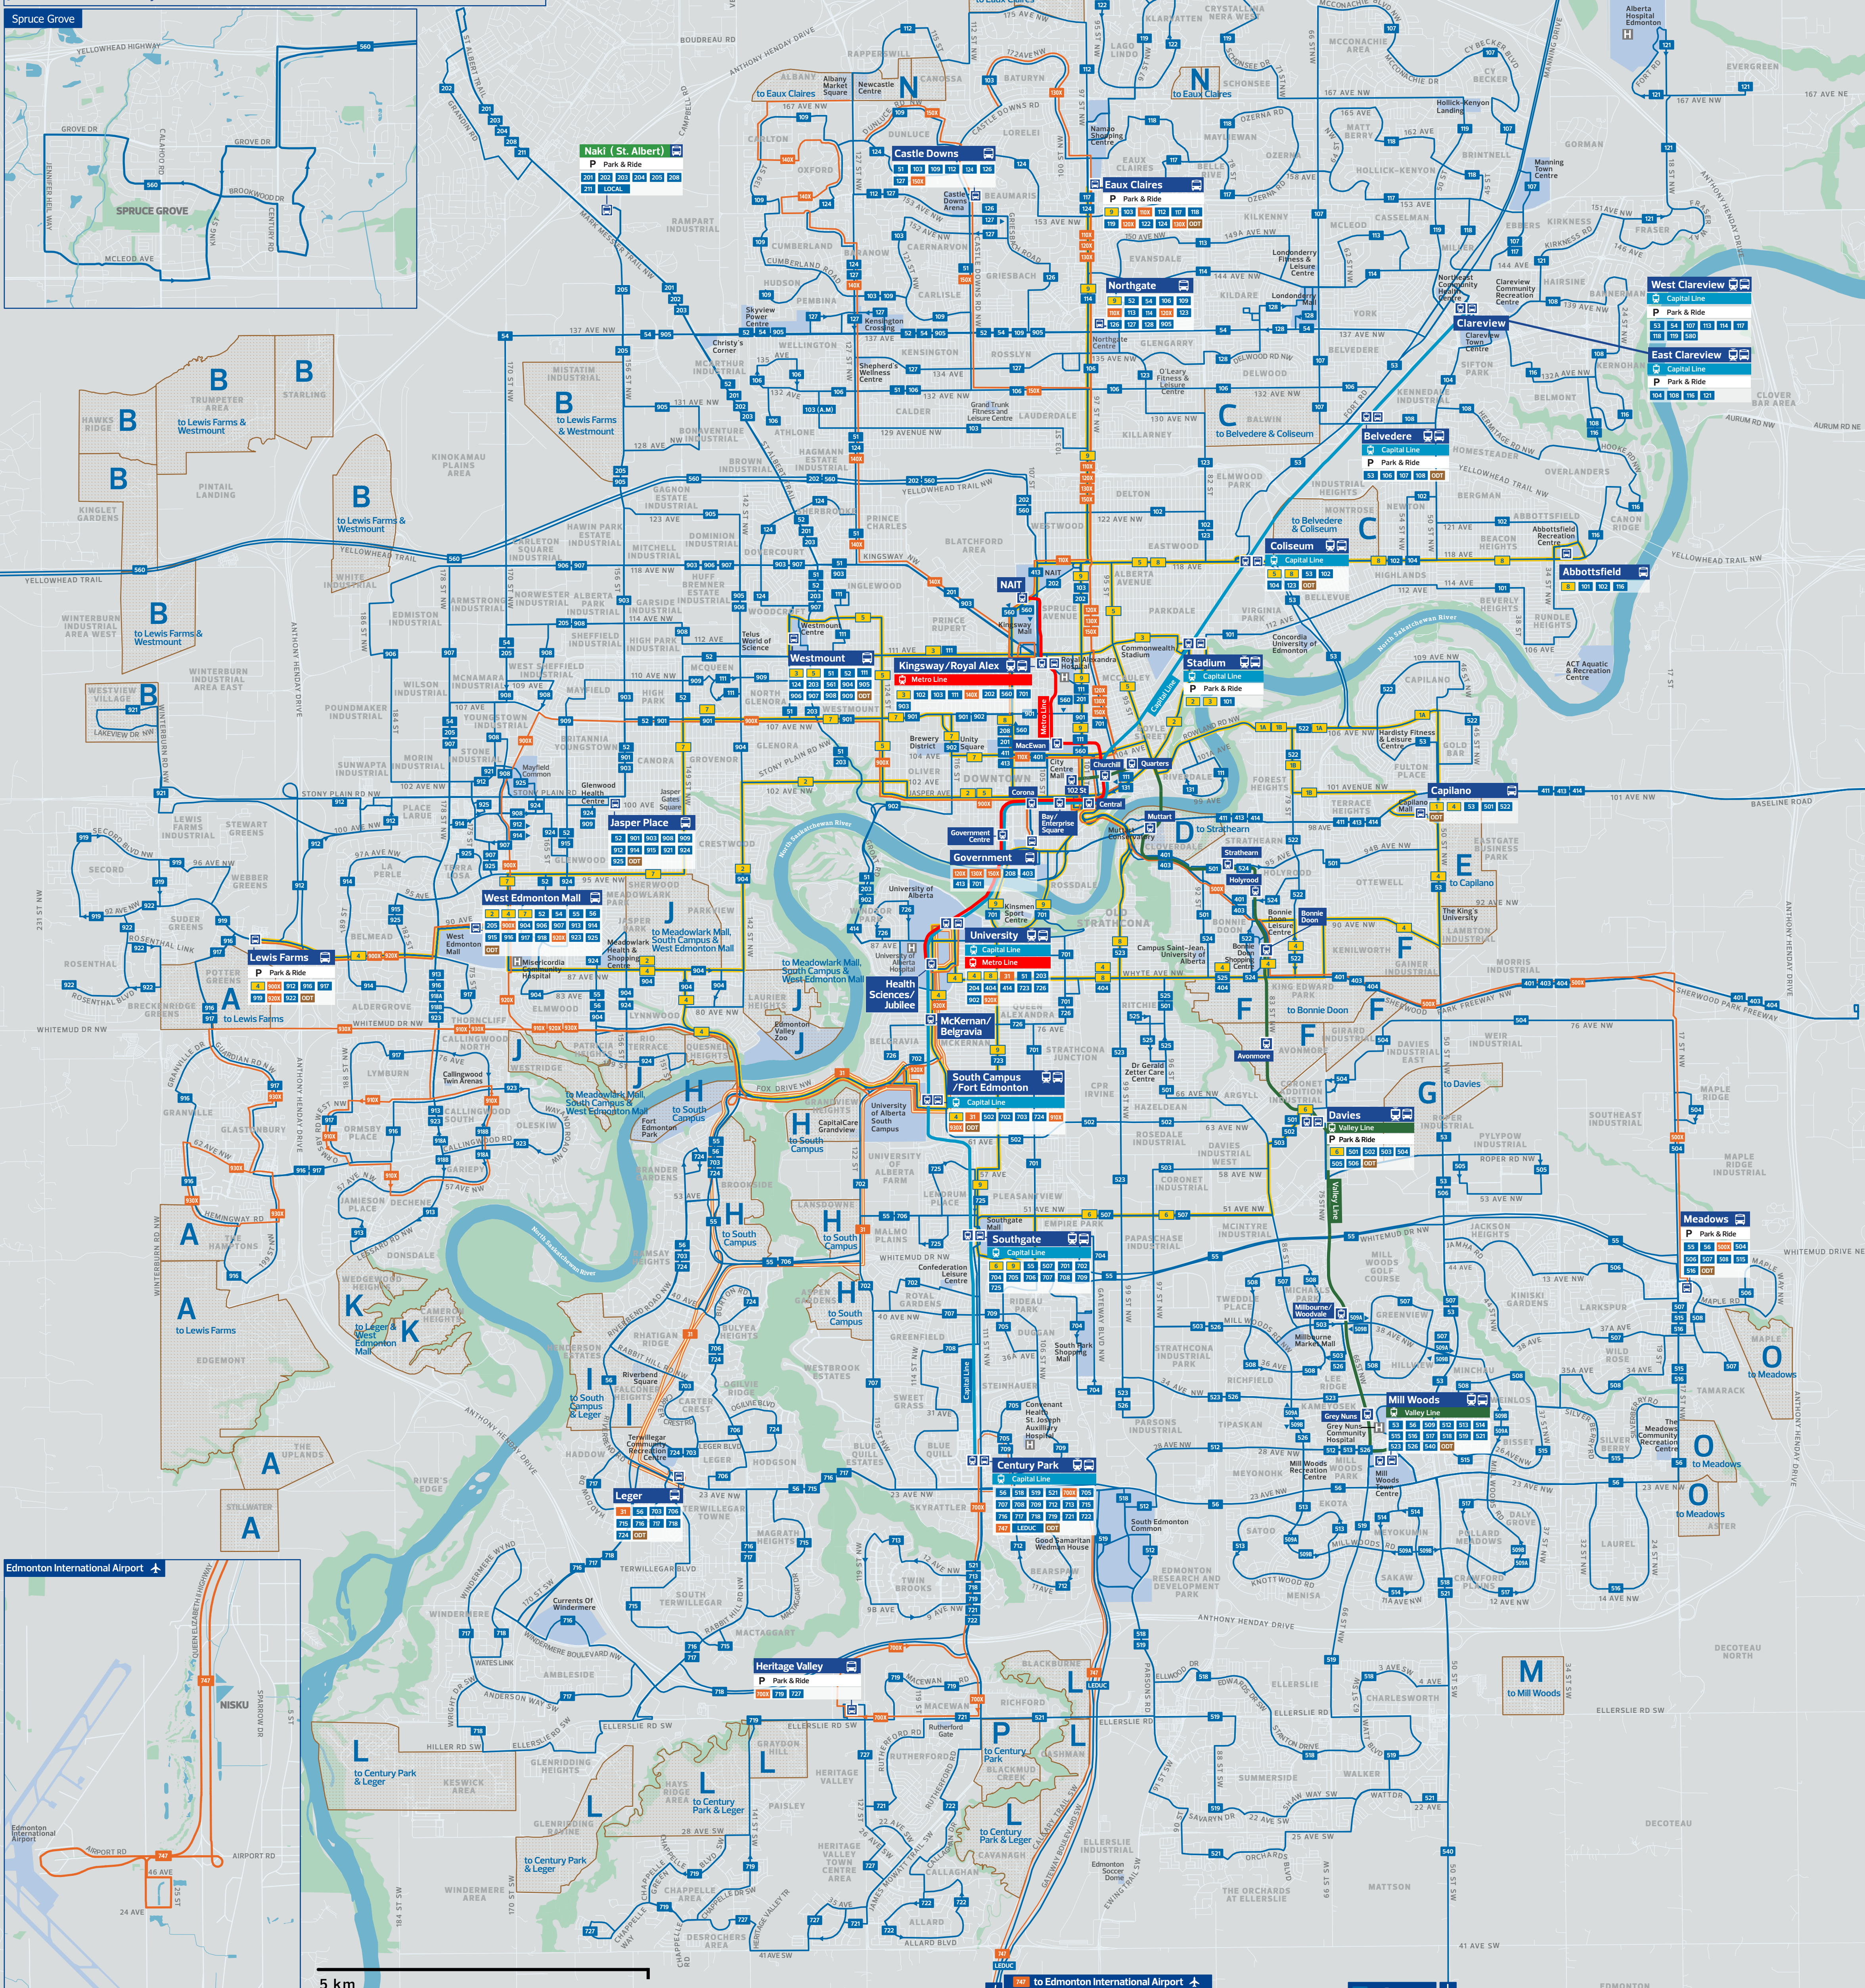

Edmonton Transit Service

Day Map

- LRT Station
- Capital Line LRT
- Metro Line LRT
- Valley Line LRT
- Rapid Route
- Hospital
- Transit Centre
- Bus Route
- Frequent Route
  15 min. or better most times of the day
- Express Service
  Bus with limited stops on its route
- On Demand Transit Hub
- On Demand Transit Service Area

For further information about our routes go to edmonton.ca/transit or phone 311

On Demand Transit

Service Area	Hub
A	Lewis Farms Transit Centre
B	Westmount Transit Centre, Lewis Farms Transit Centre
C	Coliseum Transit Centre/LRT Station, Belvedere Transit Centre/LRT Station
D	Strathearn LRT Station
E	Capilano Transit Centre
F	Bonnie Doon LRT Station
G	Davies Transit Centre/LRT Station
H	South Campus Transit Centre/LRT Station
I	Leger Transit Centre, South Campus Transit/LRT Station
J	South Campus Transit Centre/LRT Station, West Edmonton Mall, Meadowlark Shopping Centre
K	Leger Transit Centre, West Edmonton Mall
L	Century Park Transit Centre/LRT Station, Leger Transit Centre
M	Mill Woods Transit Centre/LRT Station
N	Eaux Claires Transit Centre
O	Meadows Transit Centre
P	Century Park Transit Centre

5 km