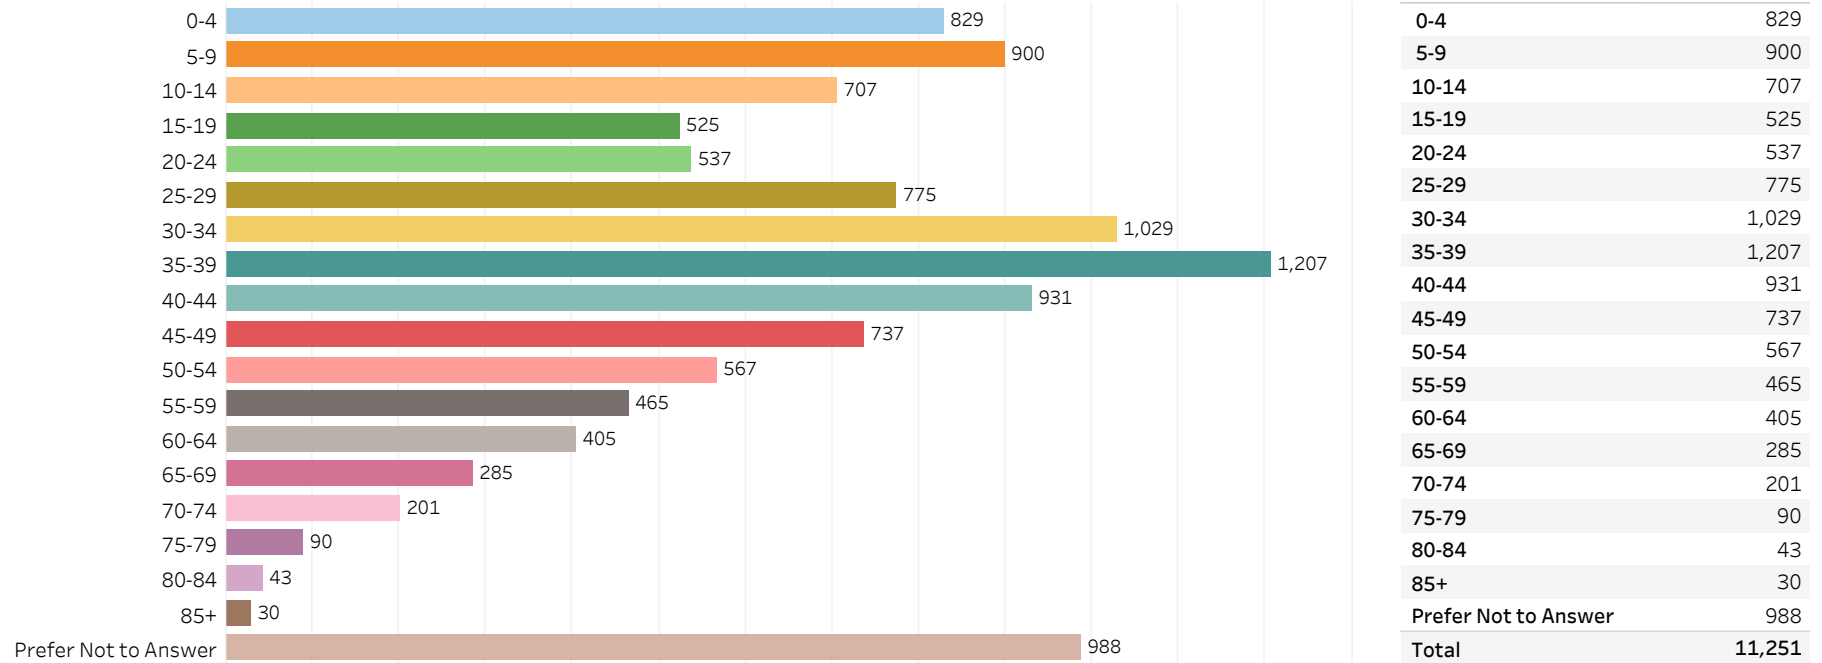

2019 Edmonton Municipal Census (Neighbourhood)

(Note: As per City of Edmonton Census Policy C520C, neighbourhoods with a population of less than 50 residents are reported as zero.)

Neighbourhood:

WINDERMERE

1. Population by Age Range

2. Population by Gender

3. Dwelling Unit Status