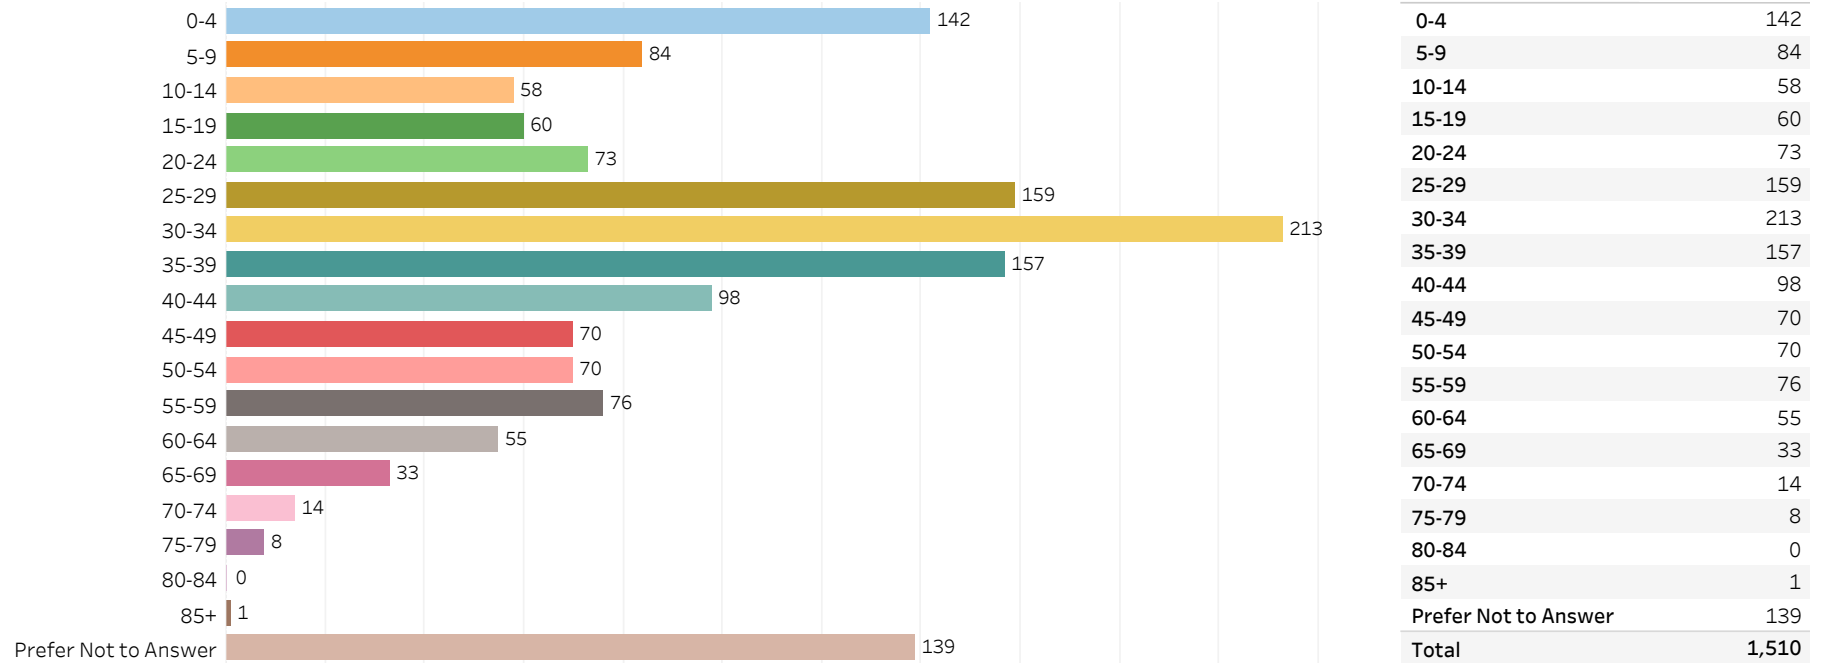

# 2019 Edmonton Municipal Census (Neighbourhood)

(Note: As per City of Edmonton Census Policy C520C, neighbourhoods with a population of less than 50 residents are reported as zero.)

Neighbourhood:

STARLING

## 1. Population by Age Range

## 2. Population by Gender