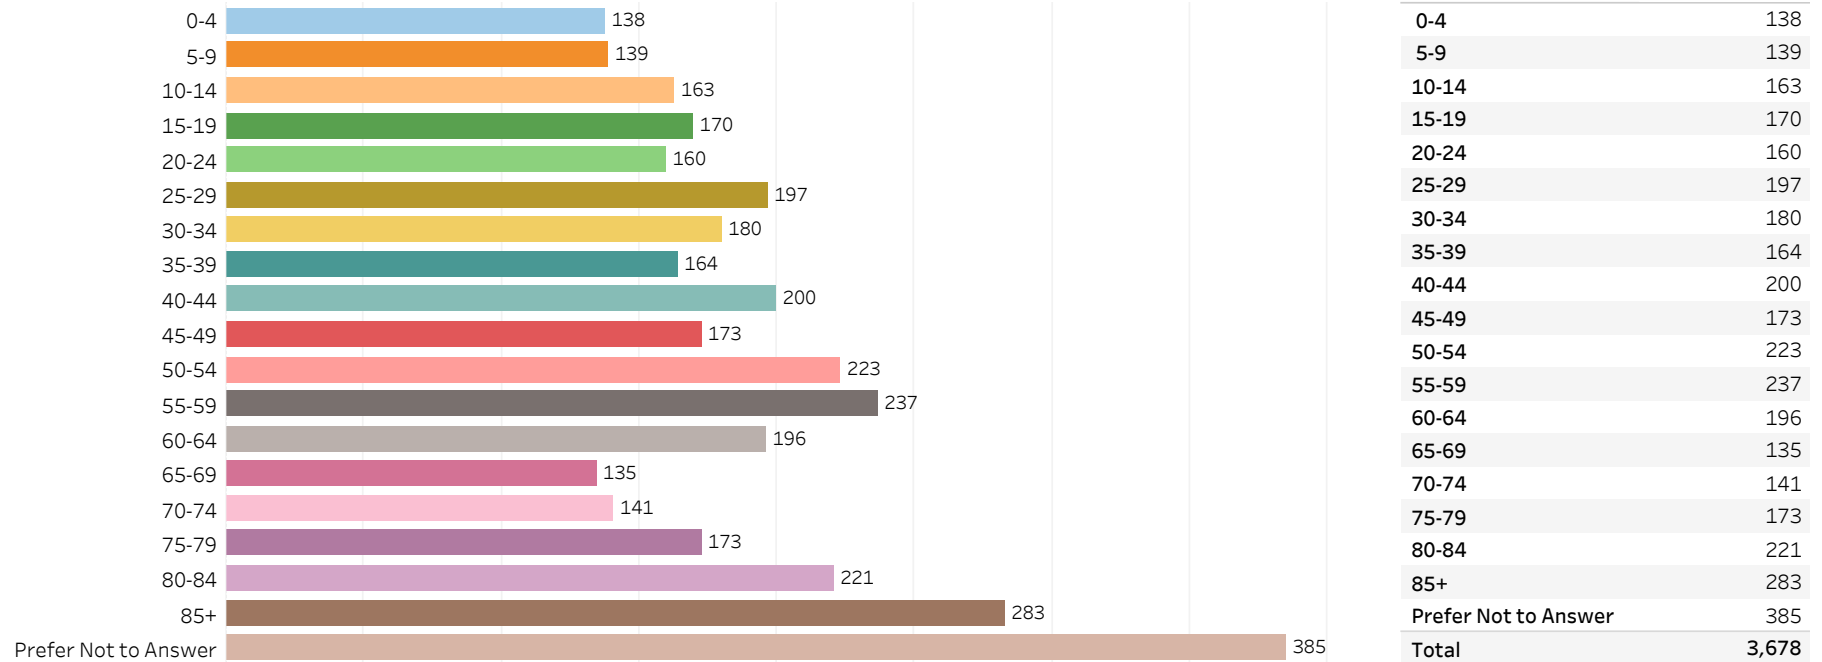

2019 Edmonton Municipal Census (Neighbourhood)

(Note: As per City of Edmonton Census Policy C520C, neighbourhoods with a population of less than 50 residents are reported as zero.)

Neighbourhood:

KENSINGTON

1. Population by Age Range

2. Population by Gender

3. Dwelling Unit Status