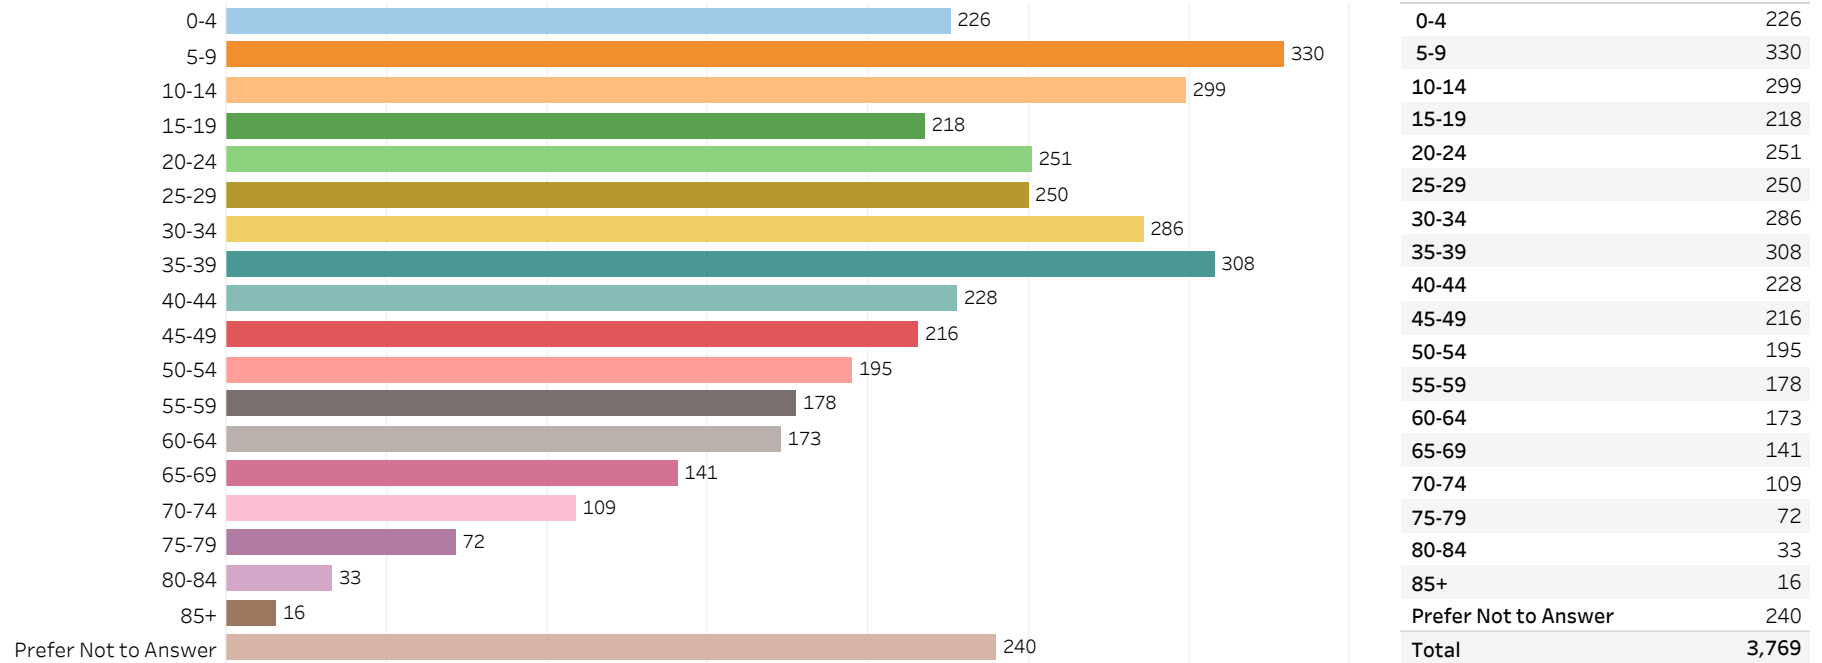

2019 Edmonton Municipal Census (Neighbourhood)

(Note: As per City of Edmonton Census Policy C520C, neighbourhoods with a population of less than 50 residents are reported as zero.)

Neighbourhood:

HOMESTEADER

1. Population by Age Range

2. Population by Gender

3. Dwelling Unit Status