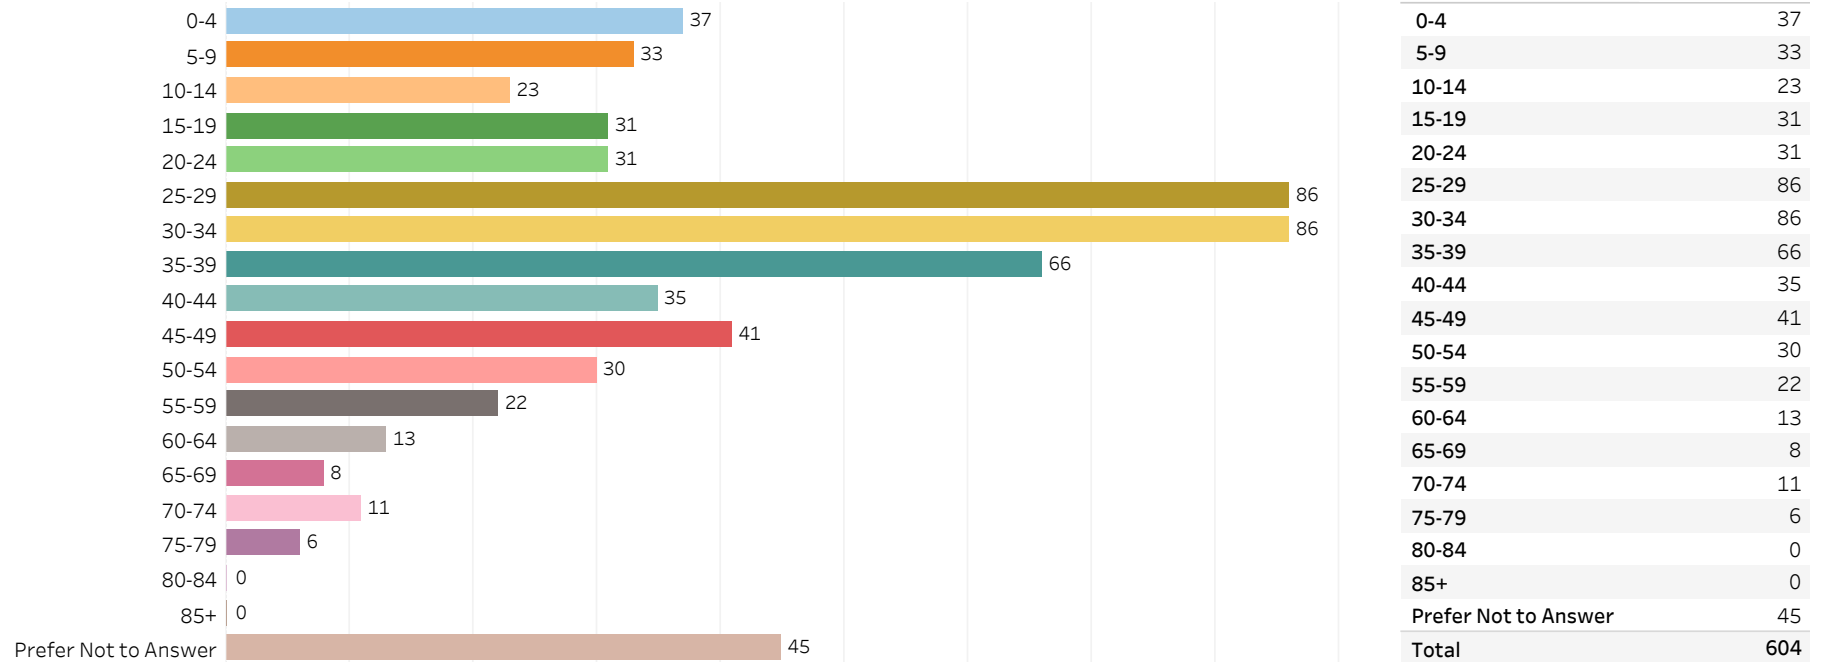

# 2019 Edmonton Municipal Census (Neighbourhood)

(Note: As per City of Edmonton Census Policy C520C, neighbourhoods with a population of less than 50 residents are reported as zero.)

Neighbourhood:

GRAYDON HILL

## 1. Population by Age Range

## 2. Population by Gender