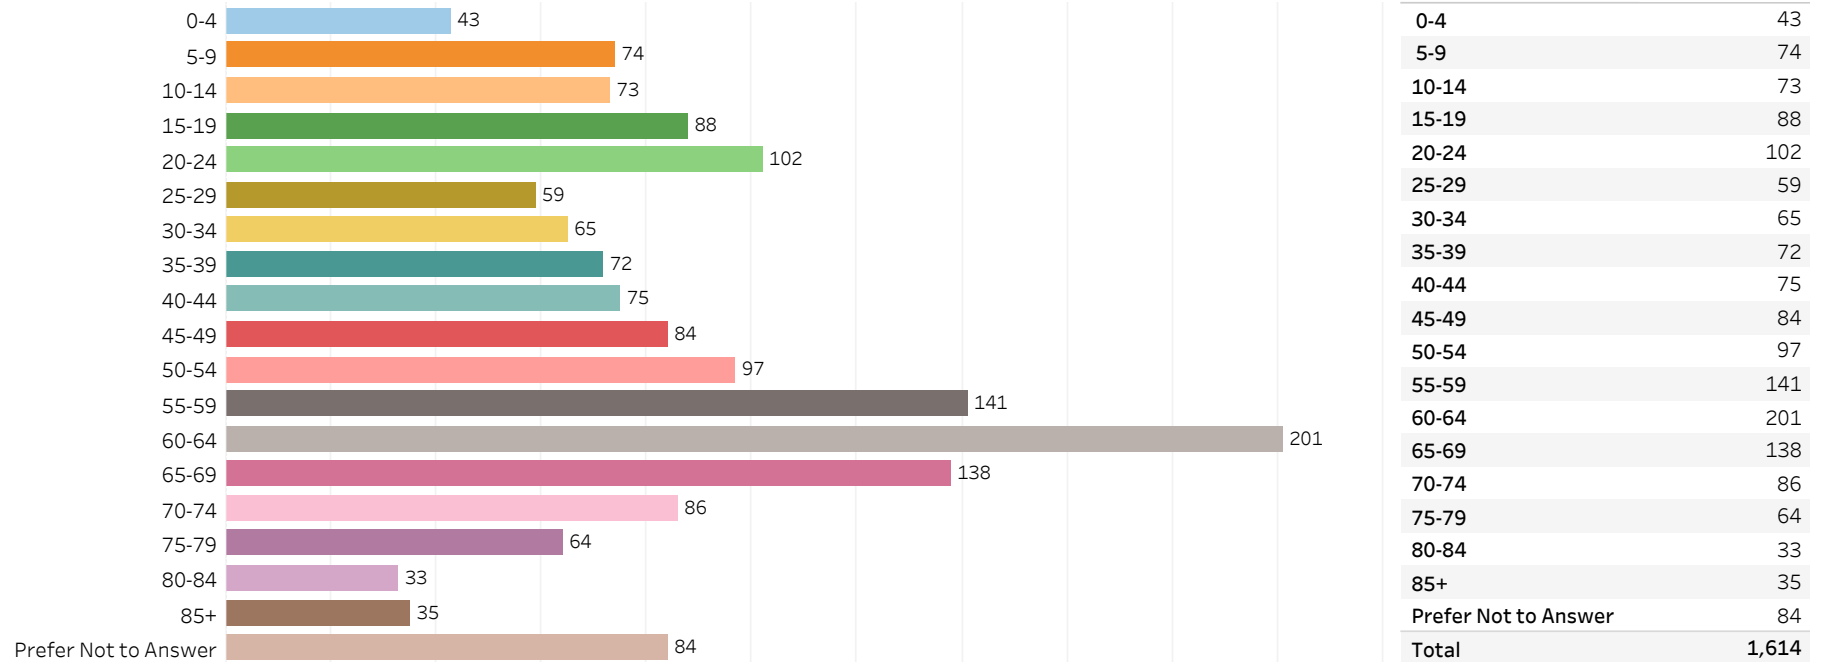

2019 Edmonton Municipal Census (Neighbourhood)

(Note: As per City of Edmonton Census Policy C520C, neighbourhoods with a population of less than 50 residents are reported as zero.)

Neighbourhood:

DECHENE

1. Population by Age Range

2. Population by Gender

3. Dwelling Unit Status