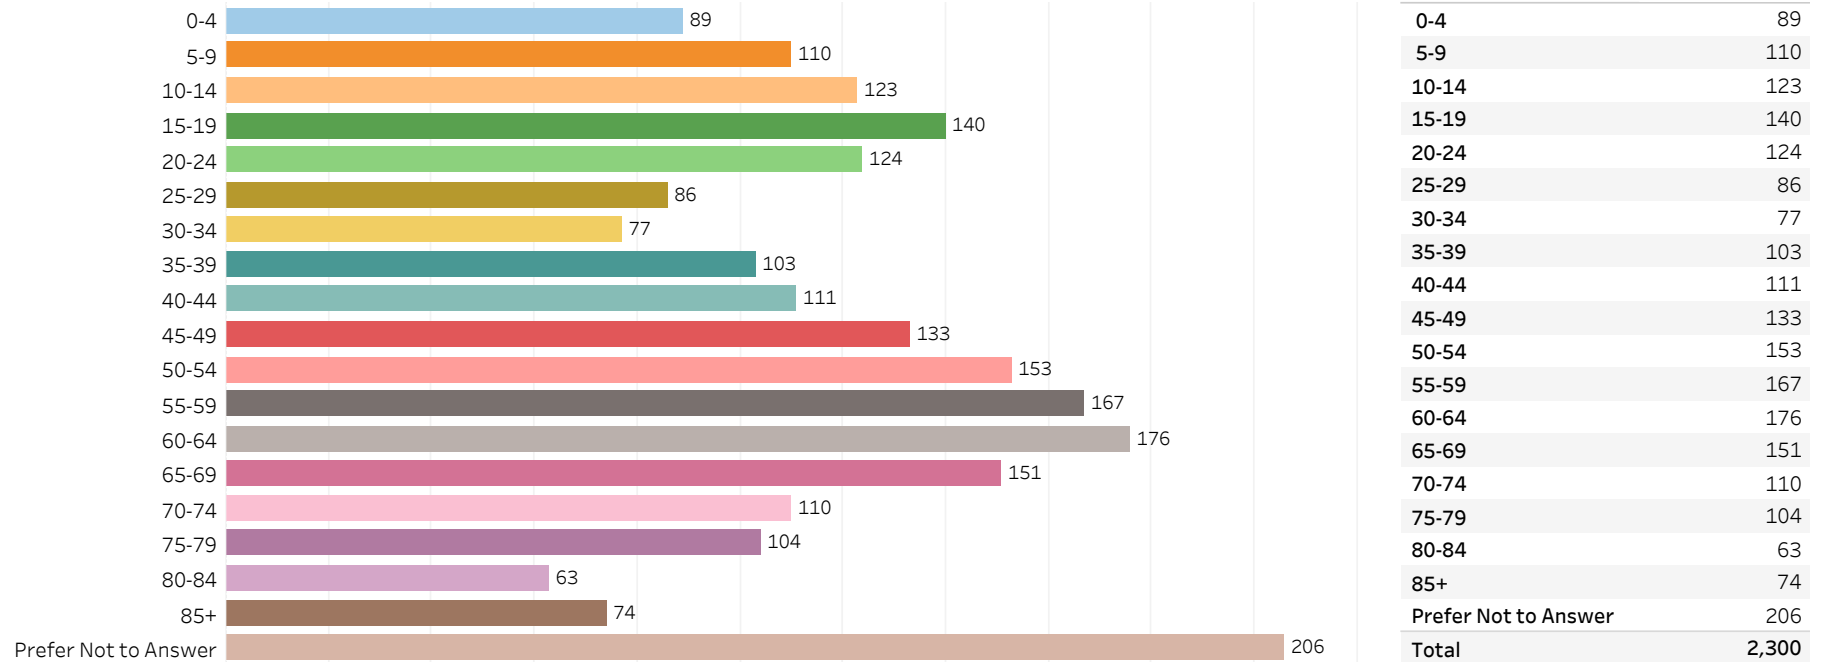

# 2019 Edmonton Municipal Census (Neighbourhood)

(Note: As per City of Edmonton Census Policy C520C, neighbourhoods with a population of less than 50 residents are reported as zero.)

Neighbourhood:

CRESTWOOD

## 1. Population by Age Range

## 2. Population by Gender