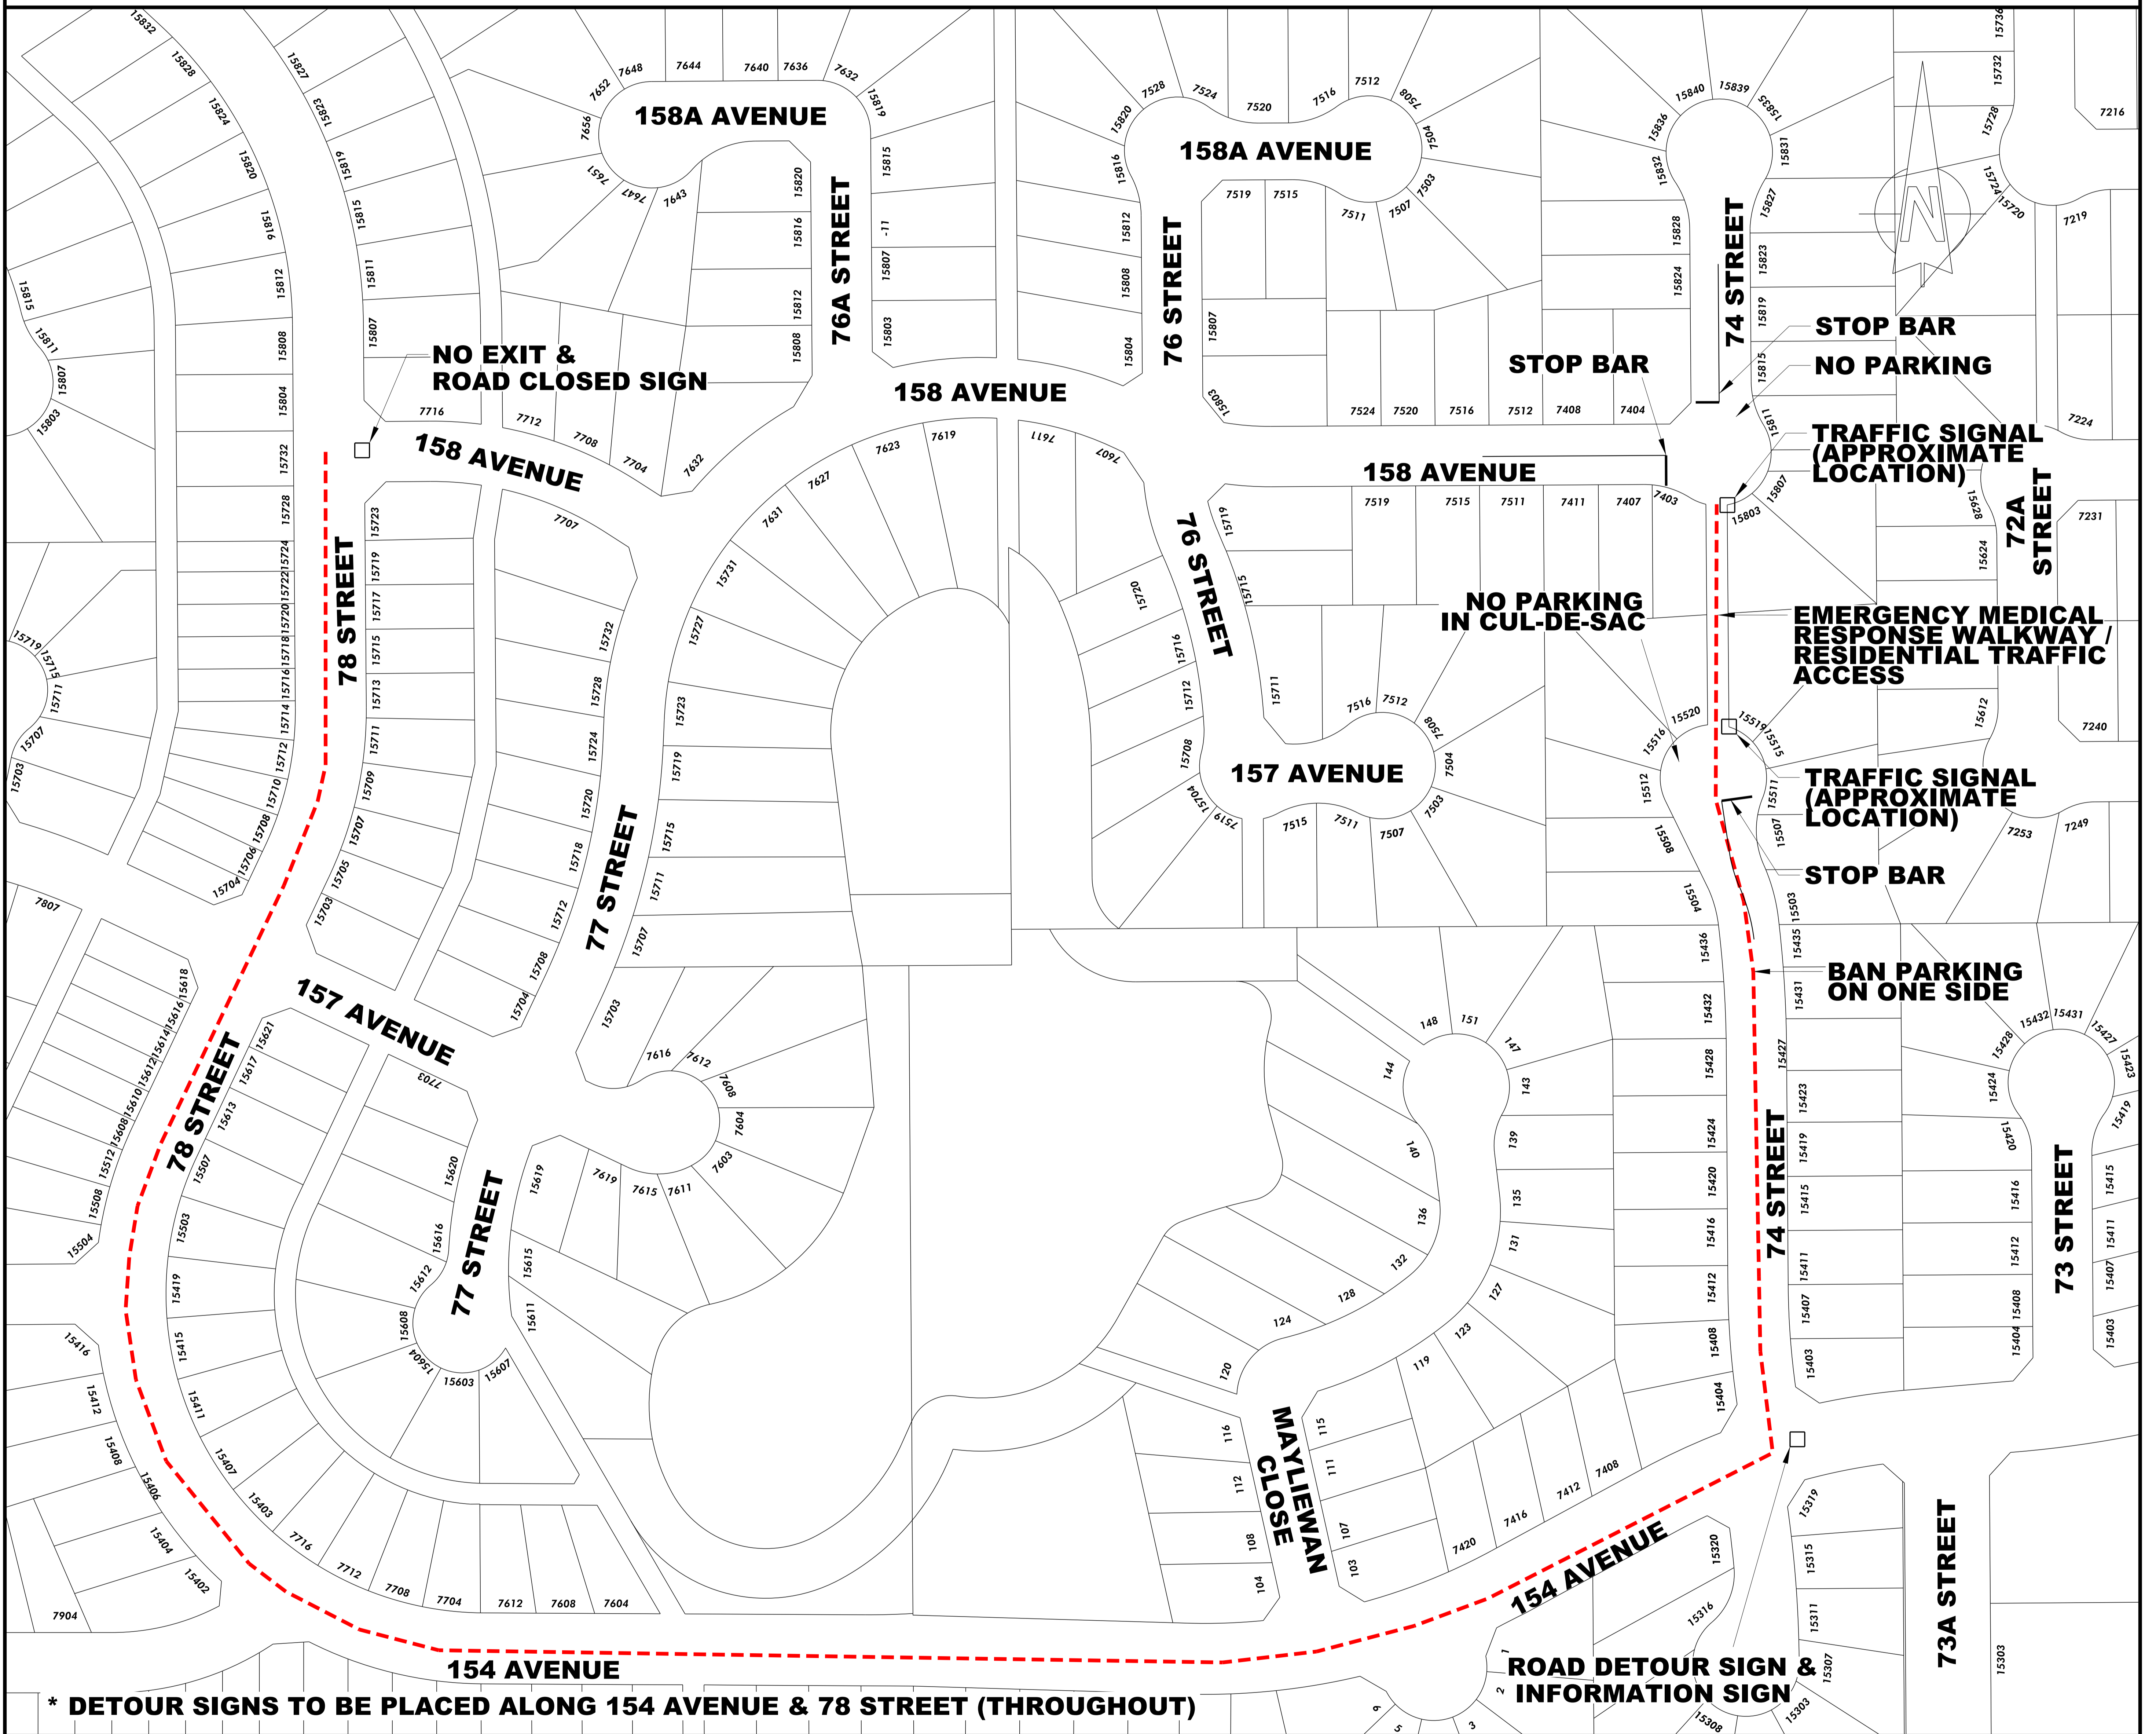

THE WAY AHEAD

# BUILDING GREAT NEIGHBOURHOODS

TRANSFORMING | EDMONTON  
BRINGING OUR CITY TO LIFE

\* DETOUR SIGNS TO BE PLACED ALONG 154 AVENUE & 78 STREET (THROUGHOUT)

**FOR INFORMATION ONLY**  
SUBJECT TO CHANGE

## VEHICLE DETOUR PLAN