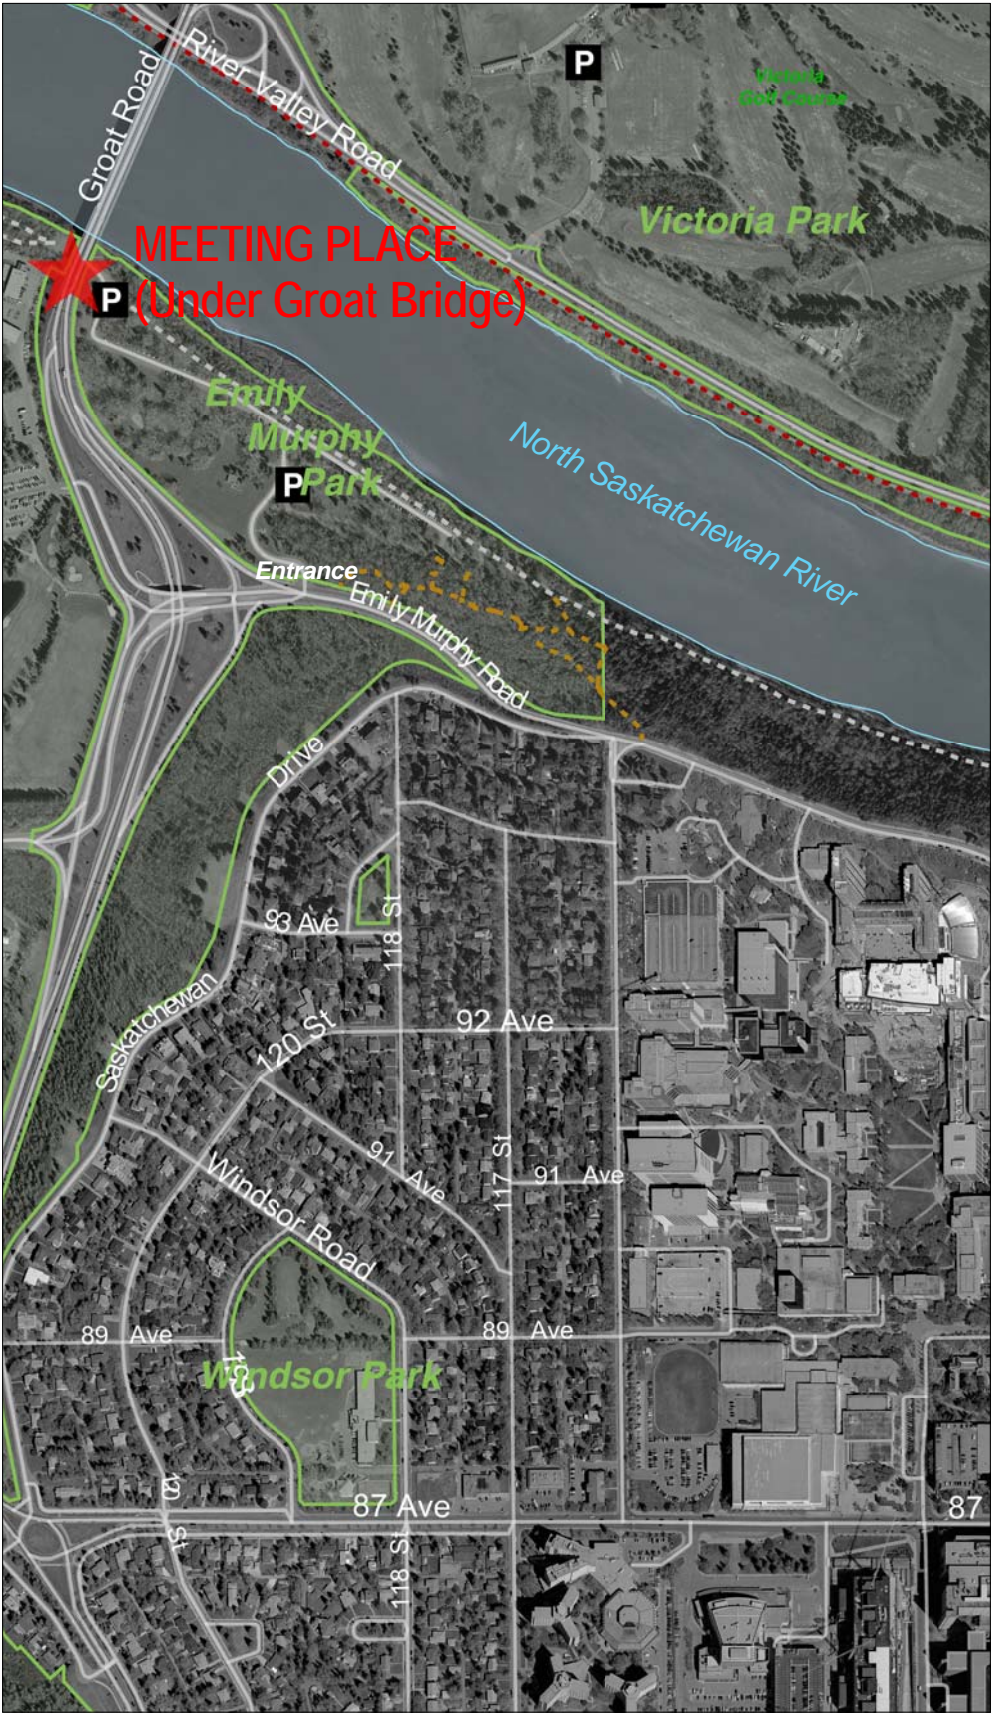

EMILY MURPHY PARK - 94 Avenue & Groat Road Voyageur Drop Off / Pick Up Location

Legend

-  Meeting Place
-  Building
-  Parking
-  Blue Phone
-  Roadway
-  Paved Trail
-  Gravel Trail
-  Natural Trail
-  Wood Chip Trail
-  Other Trail
-  Park Boundary

THE CITY OF
Edmonton
River Valley Programs
780-496-2983

The City of Edmonton disclaims any Liability for the use of this map. No reproduction of this map, in whole or in part, is permitted without express written consent of the City of Edmonton Community Services Department.