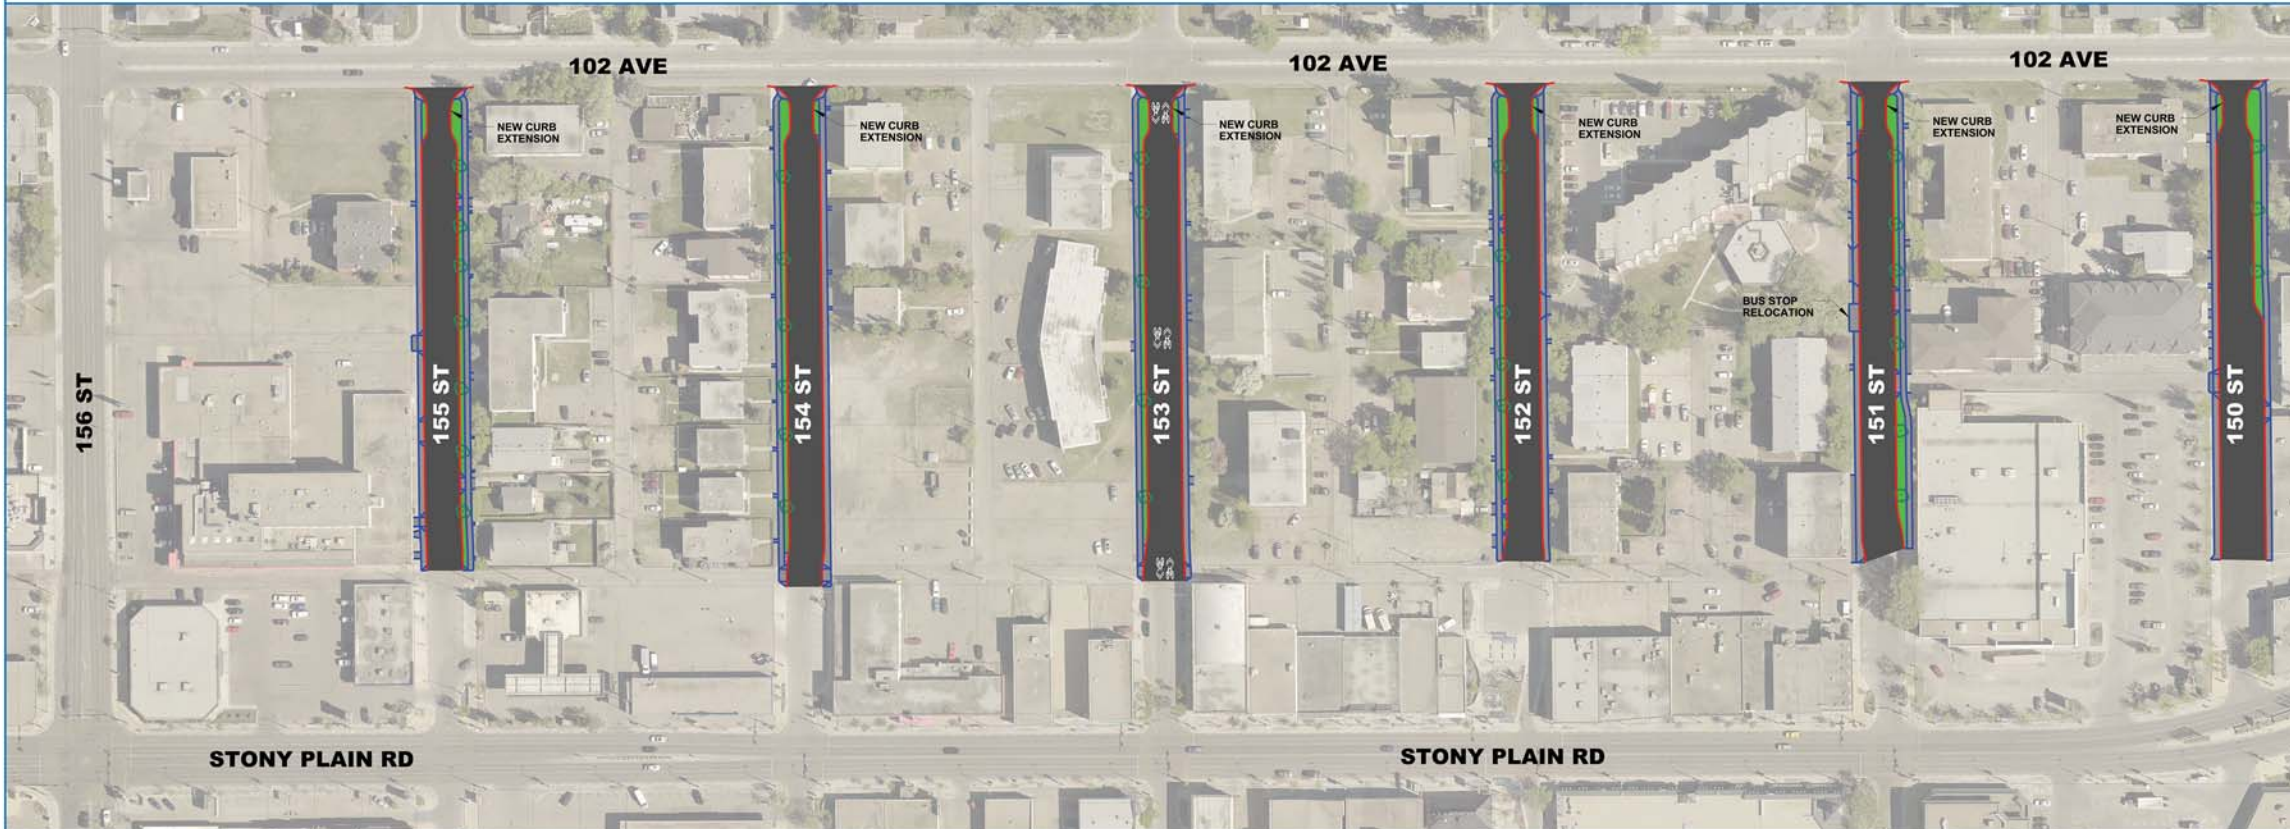

# BUILDING GREAT NEIGHBOURHOODS & OPEN SPACES

TRANSFORMING | EDMONTON  
BRINGING OUR CITY TO LIFE

**FOR INFORMATION ONLY**  
SUBJECT TO CHANGE

- PRELIMINARY DESIGN LEGEND**
- PROPOSED CURB ALIGNMENT
  - PROPOSED SIDEWALK ALIGNMENT
  - NEW TREE
  - PROPOSED SIDEWALK RECONSTRUCTION
  - BOULEVARD
  - LIMIT OF ROADWAY CONSTRUCTION

**CANORA AND WEST JASPER PLACE NEIGHBOURHOOD RENEWAL 2019**