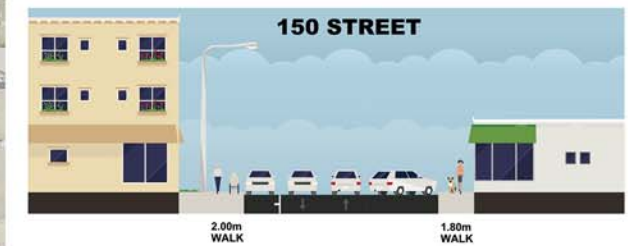

# BUILDING GREAT NEIGHBOURHOODS & OPEN SPACES

TRANSFORMING | EDMONTON  
BRINGING OUR CITY TO LIFE

**FOR INFORMATION ONLY**  
SUBJECT TO CHANGE

- PRELIMINARY DESIGN LEGEND**
- PROPOSED CURB ALIGNMENT
  - PROPOSED SIDEWALK ALIGNMENT
  - NEW TREE
  - PROPOSED SIDEWALK RECONSTRUCTION
  - BOULEVARD
  - LIMIT OF ROADWAY CONSTRUCTION