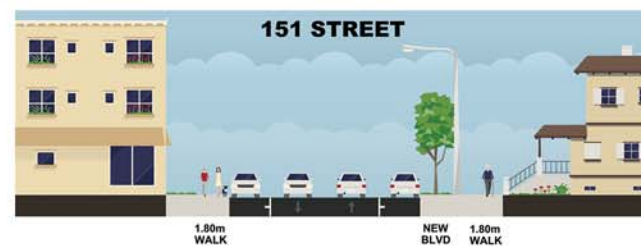

# BUILDING GREAT NEIGHBOURHOODS & OPEN SPACES

TRANSFORMING | EDMONTON  
BRINGING OUR CITY TO LIFE

**FOR INFORMATION ONLY**  
SUBJECT TO CHANGE

- PRELIMINARY DESIGN LEGEND**
- PROPOSED CURB ALIGNMENT
  - PROPOSED SIDEWALK ALIGNMENT
  - NEW TREE
  - PROPOSED SIDEWALK RECONSTRUCTION
  - BOULEVARD
  - LIMIT OF ROADWAY CONSTRUCTION