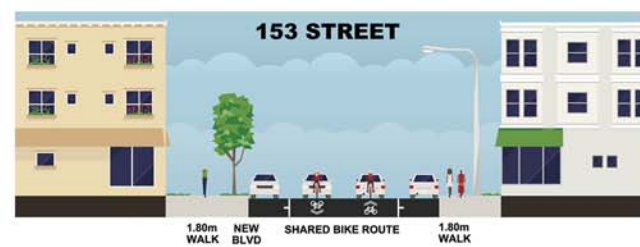

# BUILDING GREAT NEIGHBOURHOODS & OPEN SPACES

TRANSFORMING | EDMONTON  
BRINGING OUR CITY TO LIFE

**FOR INFORMATION ONLY**  
SUBJECT TO CHANGE

- PRELIMINARY DESIGN LEGEND**
- PROPOSED CURB ALIGNMENT
  - PROPOSED SIDEWALK ALIGNMENT
  - NEW TREE
  - PROPOSED SIDEWALK RECONSTRUCTION
  - BOULEVARD
  - LIMIT OF ROADWAY CONSTRUCTION