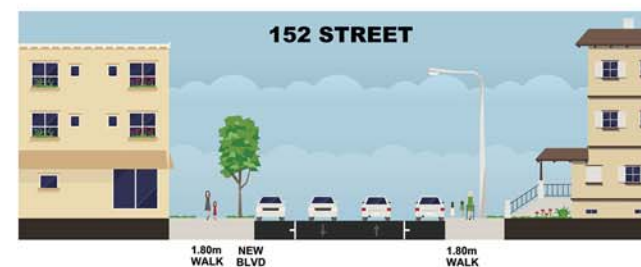

# BUILDING GREAT NEIGHBOURHOODS & OPEN SPACES

TRANSFORMING | EDMONTON  
BRINGING OUR CITY TO LIFE

**FOR INFORMATION ONLY**  
SUBJECT TO CHANGE

- PRELIMINARY DESIGN LEGEND**
- PROPOSED CURB ALIGNMENT
  - PROPOSED SIDEWALK ALIGNMENT
  - NEW TREE
  - PROPOSED SIDEWALK RECONSTRUCTION
  - BOULEVARD
  - LIMIT OF ROADWAY CONSTRUCTION

**CANORA AND WEST JASPER PLACE NEIGHBOURHOOD RENEWAL 2019**