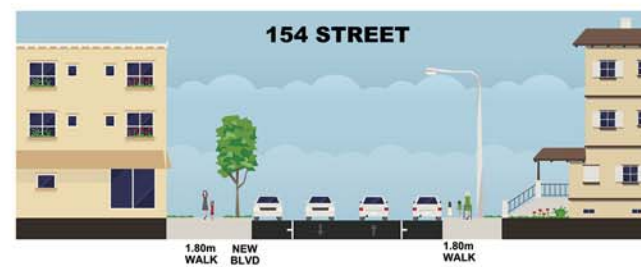

# BUILDING GREAT NEIGHBOURHOODS & OPEN SPACES

TRANSFORMING | EDMONTON  
BRINGING OUR CITY TO LIFE

**FOR INFORMATION ONLY**  
SUBJECT TO CHANGE

- PRELIMINARY DESIGN LEGEND**
- PROPOSED CURB ALIGNMENT
  - PROPOSED SIDEWALK ALIGNMENT
  - NEW TREE
  - PROPOSED SIDEWALK RECONSTRUCTION
  - BOULEVARD
  - LIMIT OF ROADWAY CONSTRUCTION

**CANORA AND WEST JASPER PLACE NEIGHBOURHOOD RENEWAL 2019**