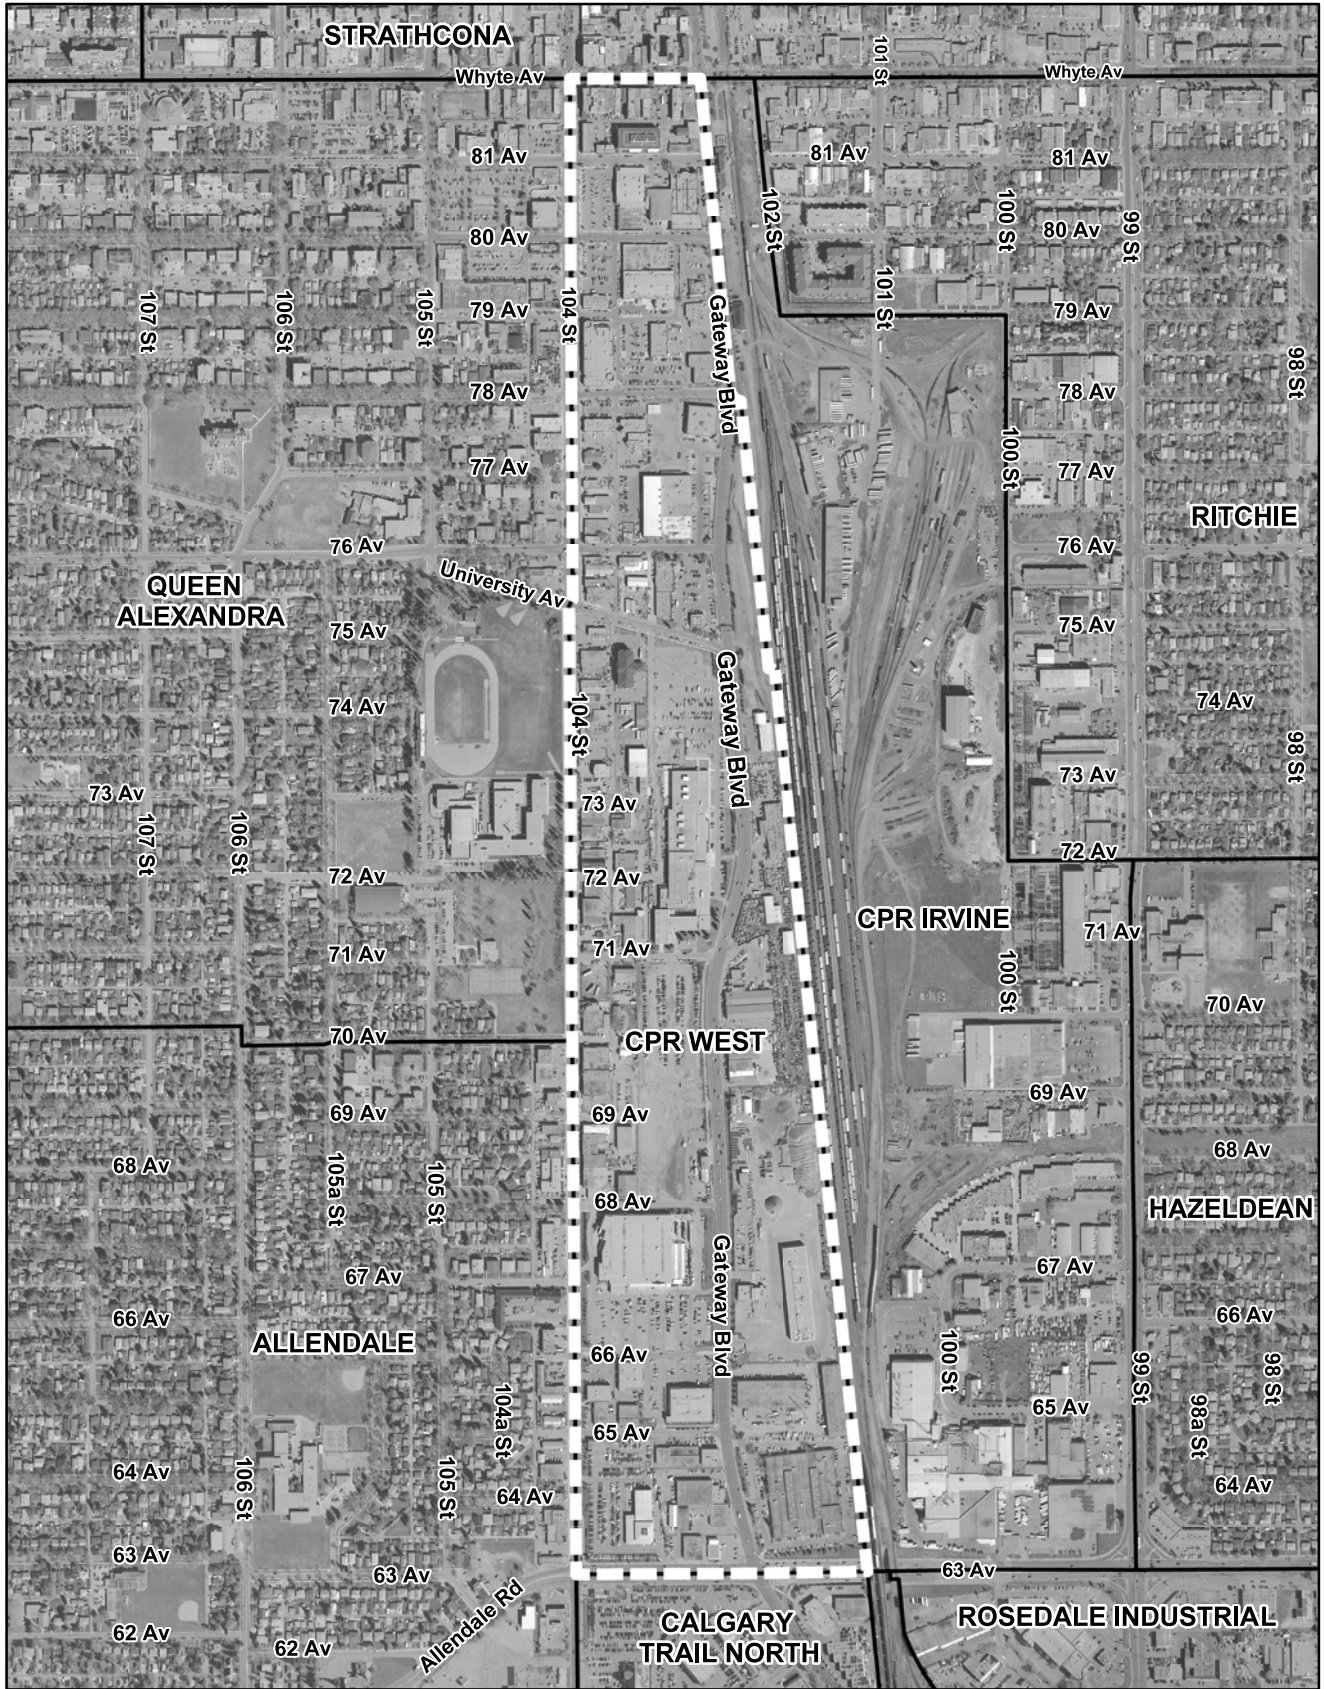

Neighbourhood Renaming Map: CPR West to Strathcona Junction (2010 Imagery)

-  Boundary of proposed neighbourhood name change from CPR West to Strathcona Junction
-  Neighbourhood Boundary