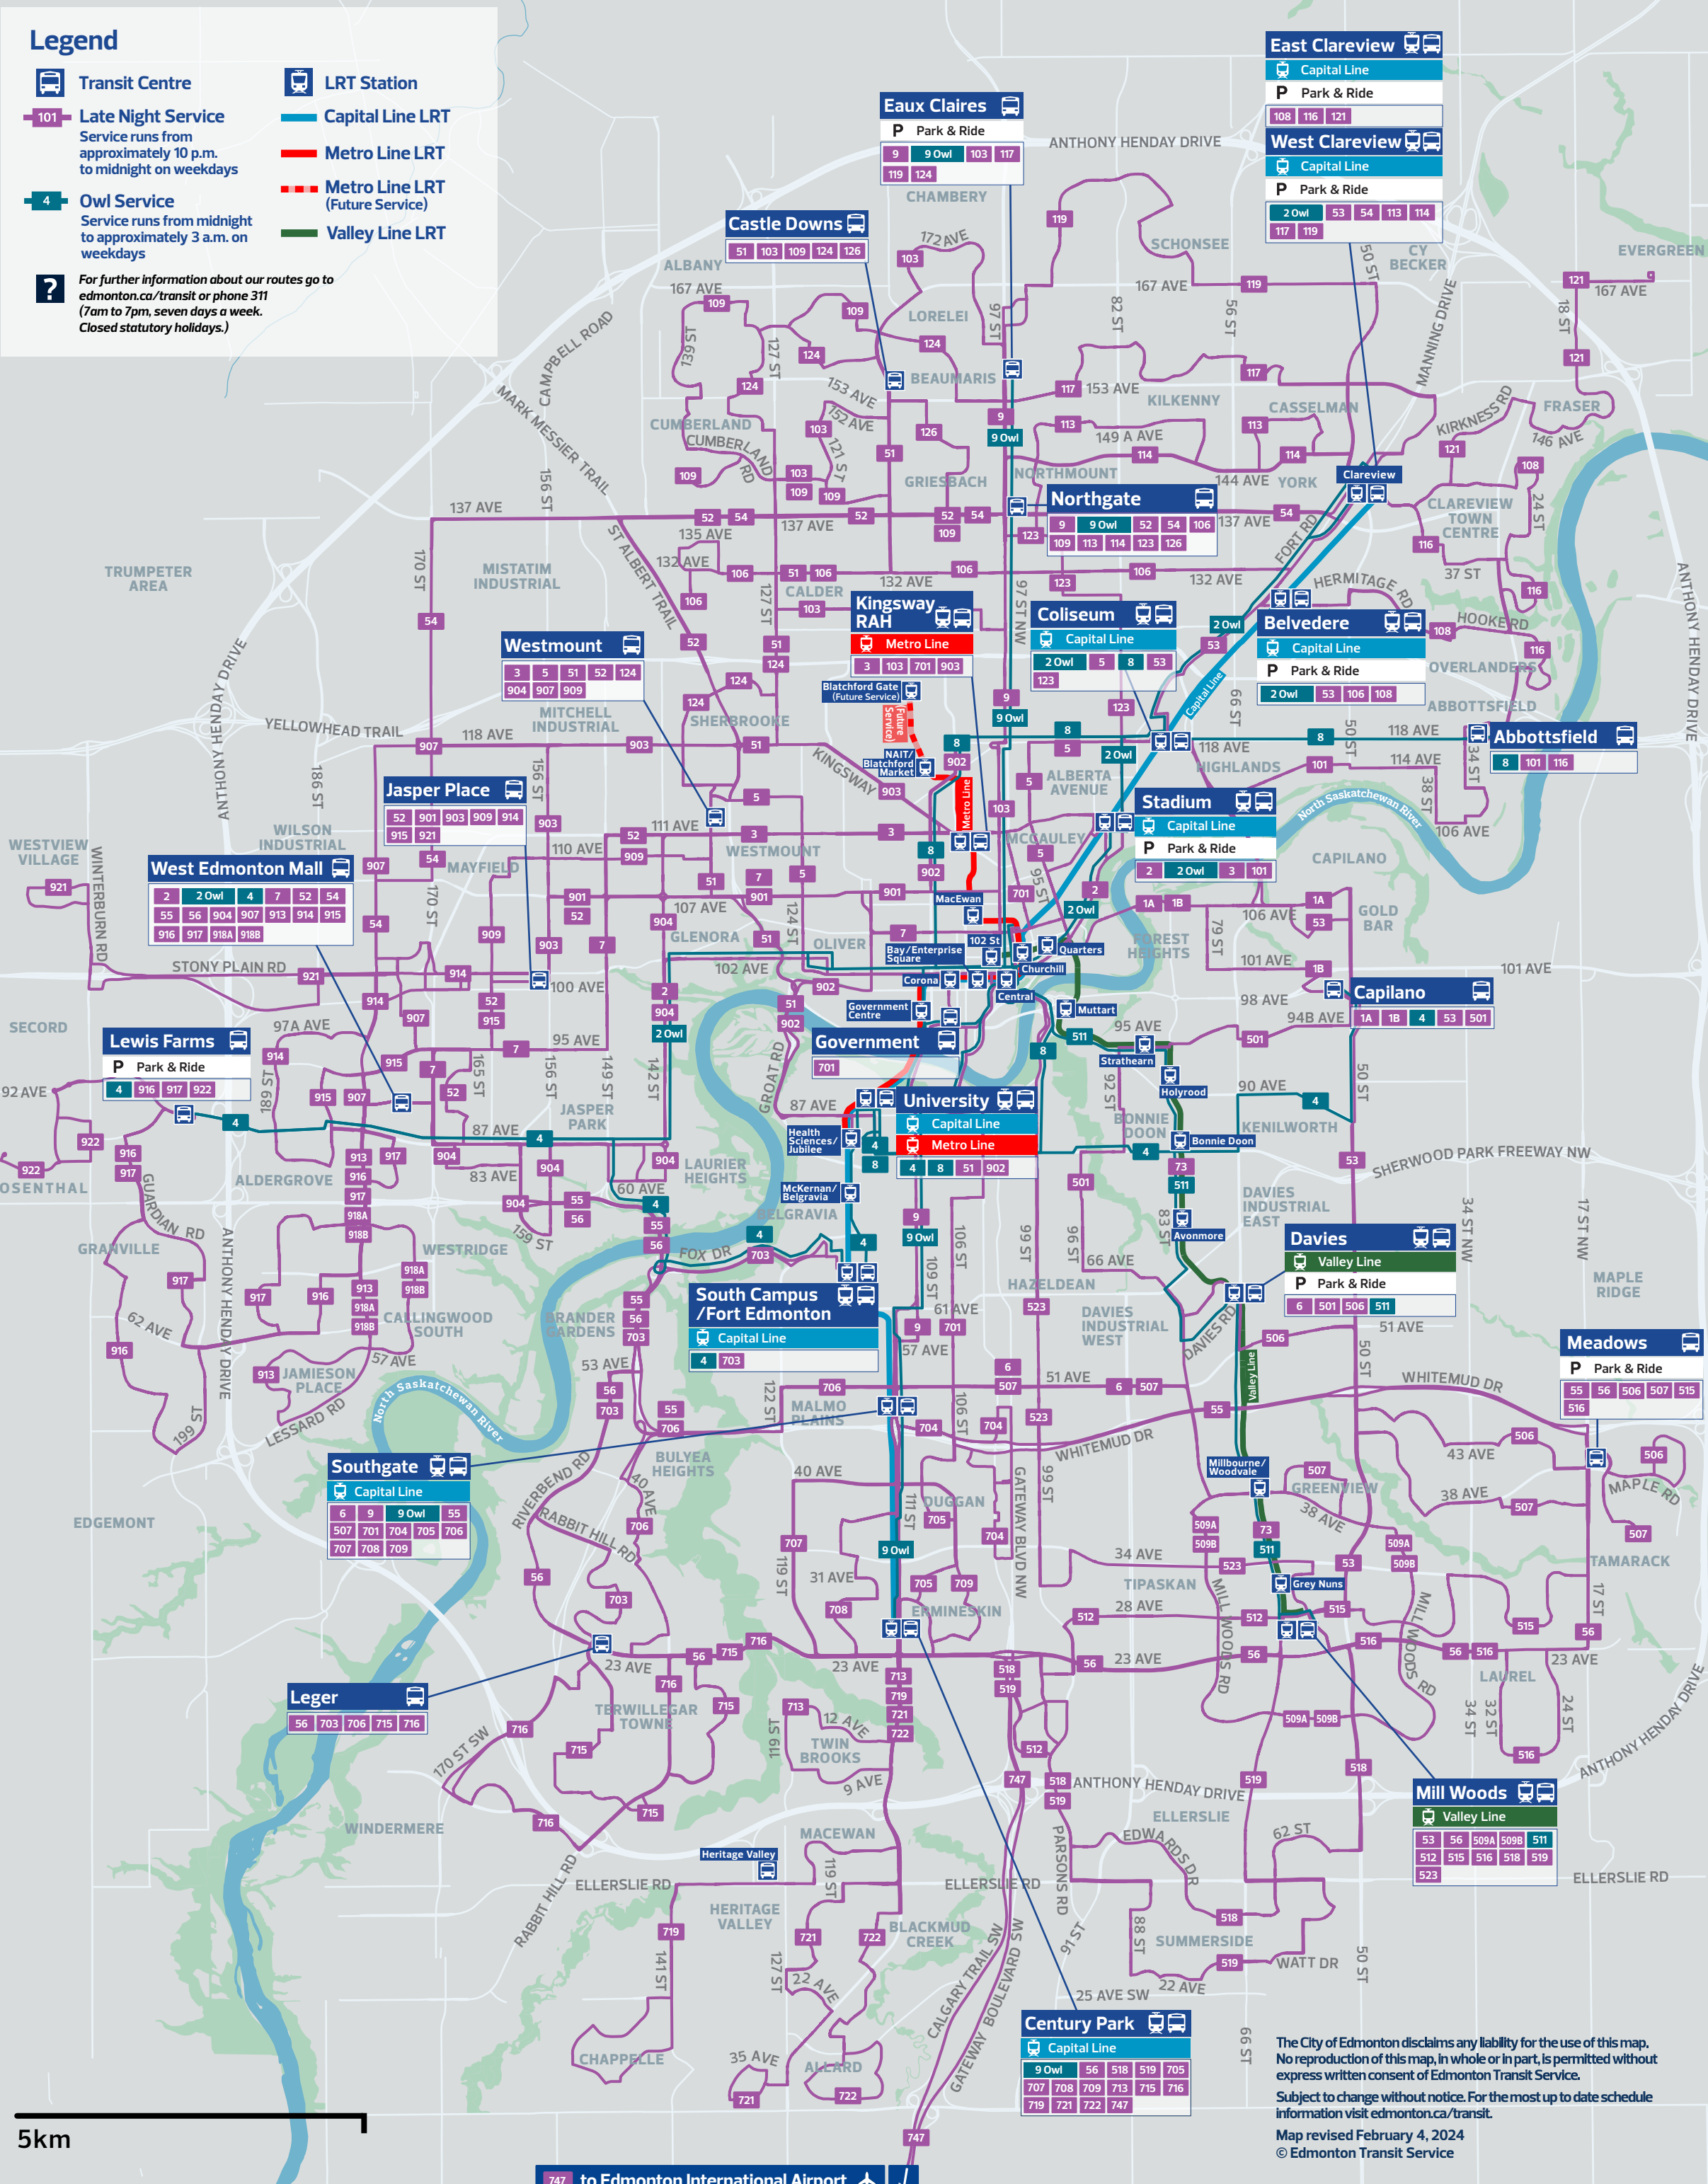

# Late Night/Owl Map

## Legend

- Transit Centre
- LRT Station
- 101 Late Night Service**  
Service runs from approximately 10 p.m. to midnight on weekdays
- 4 Owl Service**  
Service runs from midnight to approximately 3 a.m. on weekdays
- Capital Line LRT
- Metro Line LRT
- Metro Line LRT (Future Service)
- Valley Line LRT

**?** For further information about our routes go to [edmonton.ca/transit](http://edmonton.ca/transit) or phone 311 (7am to 7pm, seven days a week. Closed statutory holidays.)

The City of Edmonton disclaims any liability for the use of this map. No reproduction of this map, in whole or in part, is permitted without express written consent of Edmonton Transit Service. Subject to change without notice. For the most up to date schedule information visit [edmonton.ca/transit](http://edmonton.ca/transit). Map revised February 4, 2024 © Edmonton Transit Service