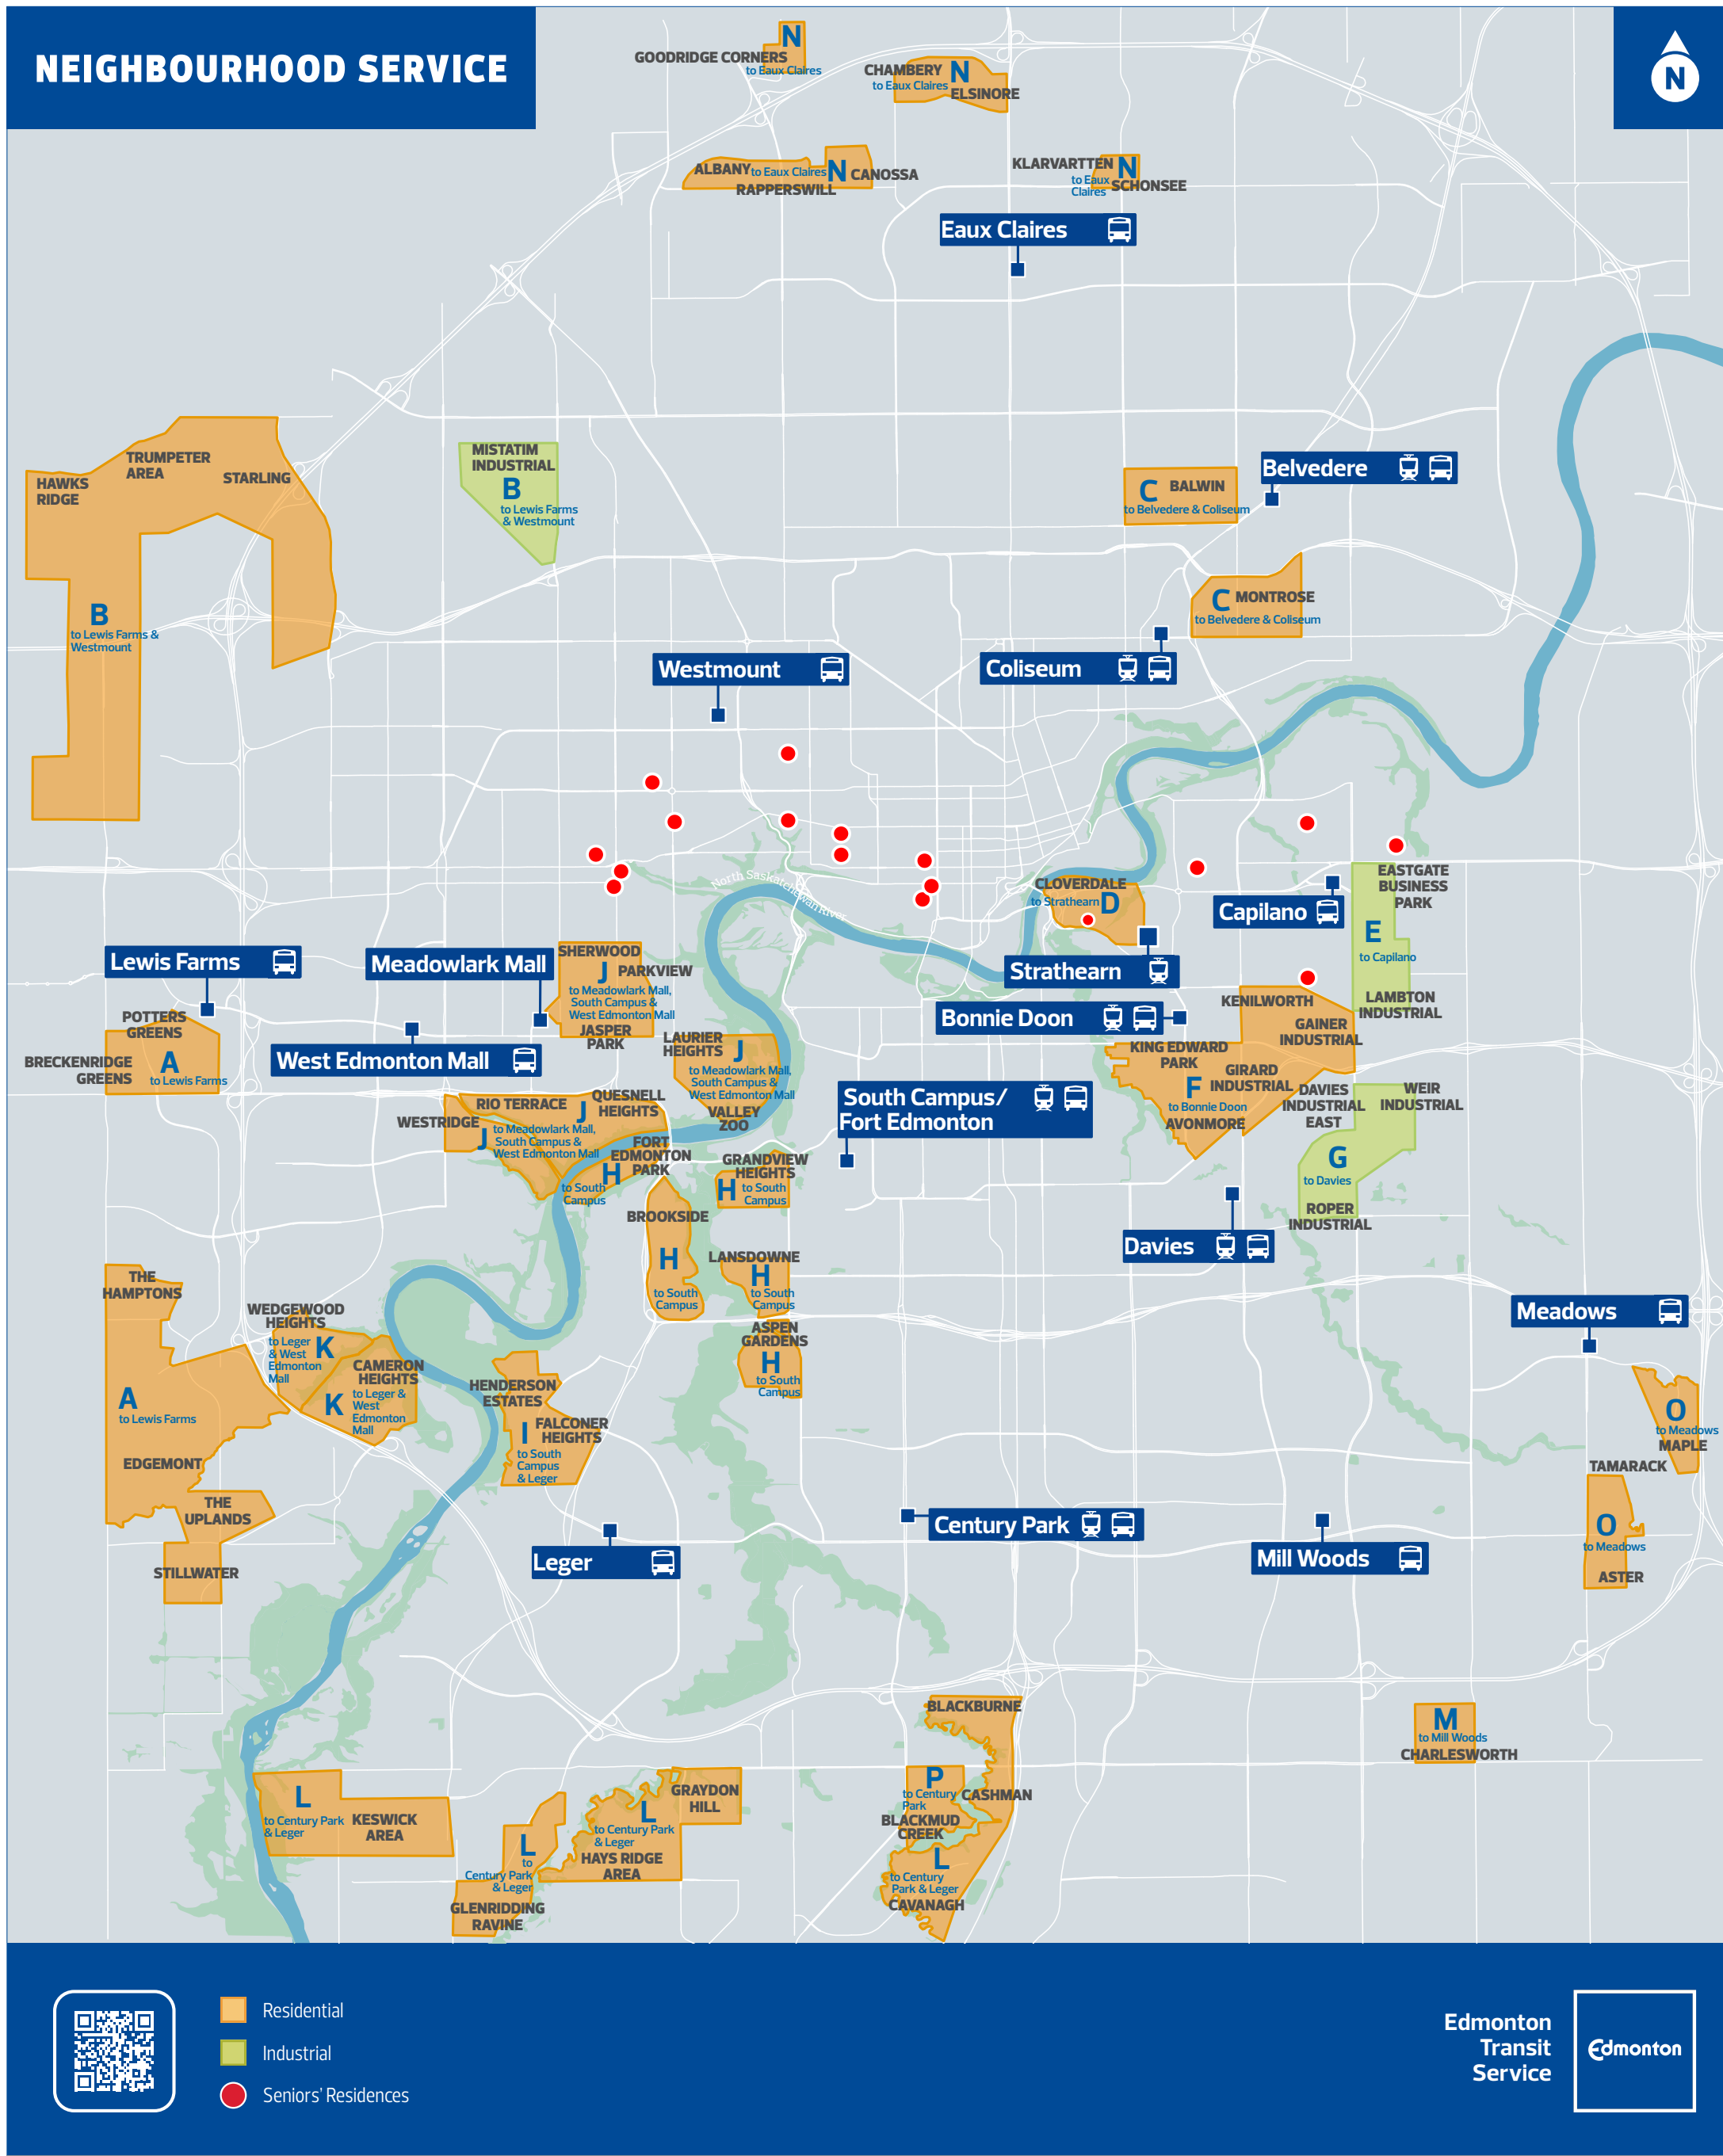

## INFORMATION

No phone available ☎  
 Phone available ☎

# NEIGHBOURHOOD SERVICE

Hub Zone	Transit Hub(s)	Phone	Neighbourhood
A	Lewis Farms Transit Centre	☑	+ Breckenridge Greens + Edgemont + Potter Greens + Stillwater + The Hamptons (Hope Road) + Uplands
B	Westmount Transit Centre Lewis Farms Transit Centre	☑ ☑	+ Hawks Ridge + Kinokamau Plains Industrial (portion) + Mistatim Industrial (portion) + Starling + Trumpeter + Westview Village + Winterburn Industrial (portion)
C	Coliseum Transit Centre/LRT Station Belvedere Transit Centre/LRT Station	☑ ☒	+ Balwin + Montrose
D	Strathearn Stop	☒	+ Cloverdale
E	Capilano Transit Centre	☑	+ Eastgate Business Park (portion)
F	Bonnie Doon Stop	☒	+ Avonmore + Gainer Industrial + Girard Industrial + Kenilworth + King Edward Park
G	Davies Transit Centre/LRT Station	☒	+ Roper Industrial (portion) + Weir Industrial (portion)
H	South Campus Transit Centre/ LRT Station	☑	+ Aspen Gardens + Brookside + Fort Edmonton Park + Grandview Heights + Lansdowne
I	Leger Transit Centre South Campus Transit Centre/ LRT Station	☑ ☑	+ Falconer Heights + Henderson Estates
J	South Campus Transit Centre/ LRT Station Meadowlark Shopping Centre West Edmonton Mall	☑ ☒ ☑	+ Jasper Park + Laurier Heights + Parkview + Quesnell Heights + Rio Terrace + Sherwood + Valley Zoo + Westridge
K	Leger Transit Centre West Edmonton Mall	☑ ☑	+ Cameron Heights + Wedgewood Heights
L	Century Park Transit Centre/ LRT Station Leger Transit Centre	☑ ☑	+ Blackburne + Cashman + Cavanagh + Glenridding Ravine + Graydon Hill + Hays Ridge + Keswick
M	Mill Woods Transit Centre	☒	+ The Hills at Charlesworth
N	Eaux Claires Transit Centre	☒	+ Albany + Canossa + Chambery + Elsinore + Klarvatten + Rapperswill + Schonsee
O	Meadows Transit Centre	☒	+ Aster + Tamarack + Maple
P	Century Park	☑	+ Blackmud Creek

No phone available ☒  
Phone available ☑

Edmonton