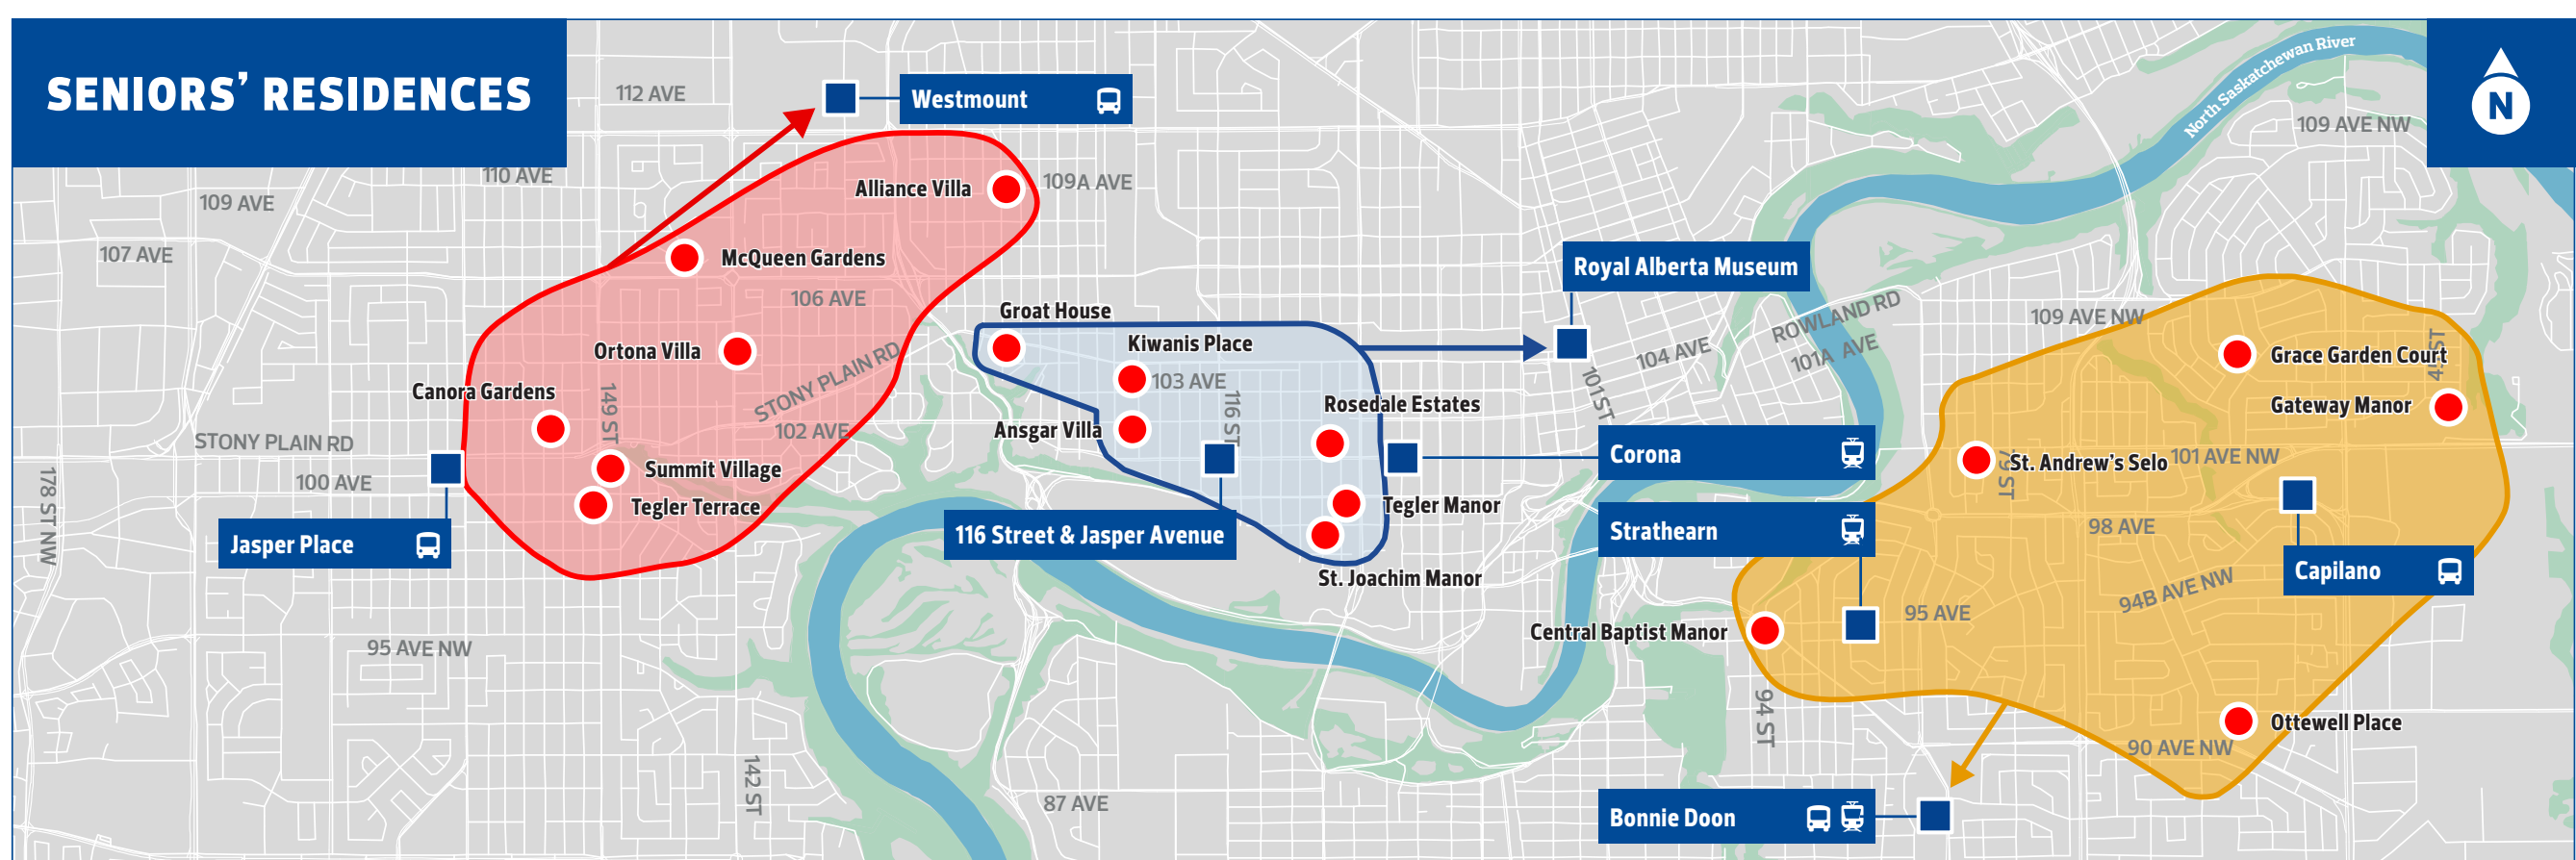

For more information, visit [edmonton.ca/OnDemandTransit](http://edmonton.ca/OnDemandTransit)

On Demand Transit shuttle

On Demand Transit connects select neighbourhoods, large seniors' residences and attractions to the Edmonton transit bus and LRT network seven days a week.

Simply book a trip and a shuttle will be scheduled to pick you and other riders up between designated transit hubs and pick-up spots in your community.

- @edmontontransit
- twitter.com/takeETSalert
- /takeETS
- ETS Connect

Seniors' Residences	Transit Hubs	Phone
+ Alliance Villa (12620 109 Avenue)	+ Jasper Place	☎
+ Canora Gardens (10160 151 Street)	+ Transit Centre	
+ McQueen Gardens (14311 McQueen Road)	+ Westmount	☎
+ Ortona Village (10421 142 Street)	+ Transit Centre	
+ Summit Village (10041 149 Street)		
+ Tegler Terrace (9918 149 Street)		