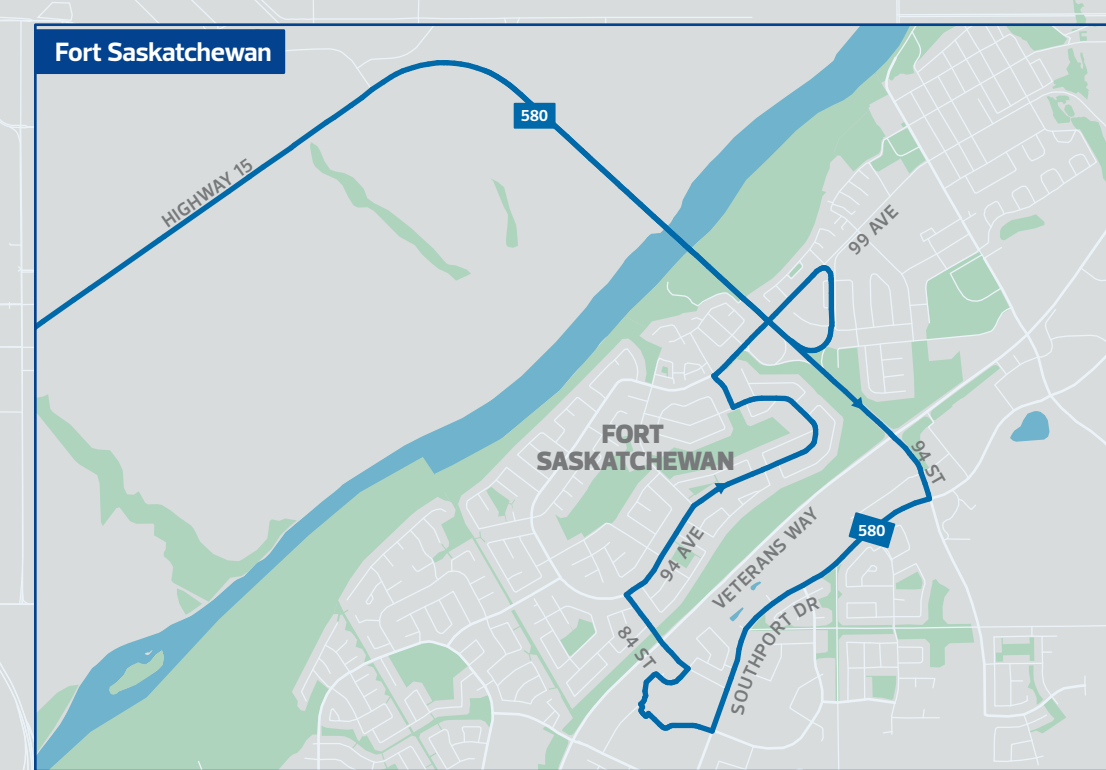

Day Map

- LRT Station
- Capital Line LRT
- Metro Line LRT
- Valley Line LRT
- Rapid Route
- Metro Line LRT (Future Service)
- Hospital
- Transit Centre
- Bus Route
- Frequent Route
  15 min. or better most times of the day
- Express Service
  Bus with limited stops on its route
- On Demand Transit Hub
- On Demand Transit Service Area

For further information about our routes go to edmonton.ca/transit or phone 311

Service Area	Hub
A	Lewis Farms Transit Centre
B	Westmount Transit Centre, Lewis Farms Transit Centre
C	Coliseum Transit Centre/LRT Station, Belvedere Transit Centre/LRT Station
D	Strathearn LRT Station
E	Capilano Transit Centre
F	Bonnie Doon LRT Station
G	Davies Transit Centre/LRT Station
H	South Campus Transit Centre/LRT Station
I	Leger Transit Centre, South Campus Transit/LRT Station
J	South Campus Transit Centre/LRT Station, West Edmonton Mall, Meadowlark Shopping Centre
K	Leger Transit Centre, West Edmonton Mall
L	Century Park Transit Centre/LRT Station, Leger Transit Centre
M	Mill Woods Transit Centre/LRT Station
N	Eaux Claires Transit Centre
O	Meadows Transit Centre
P	Century Park Transit Centre