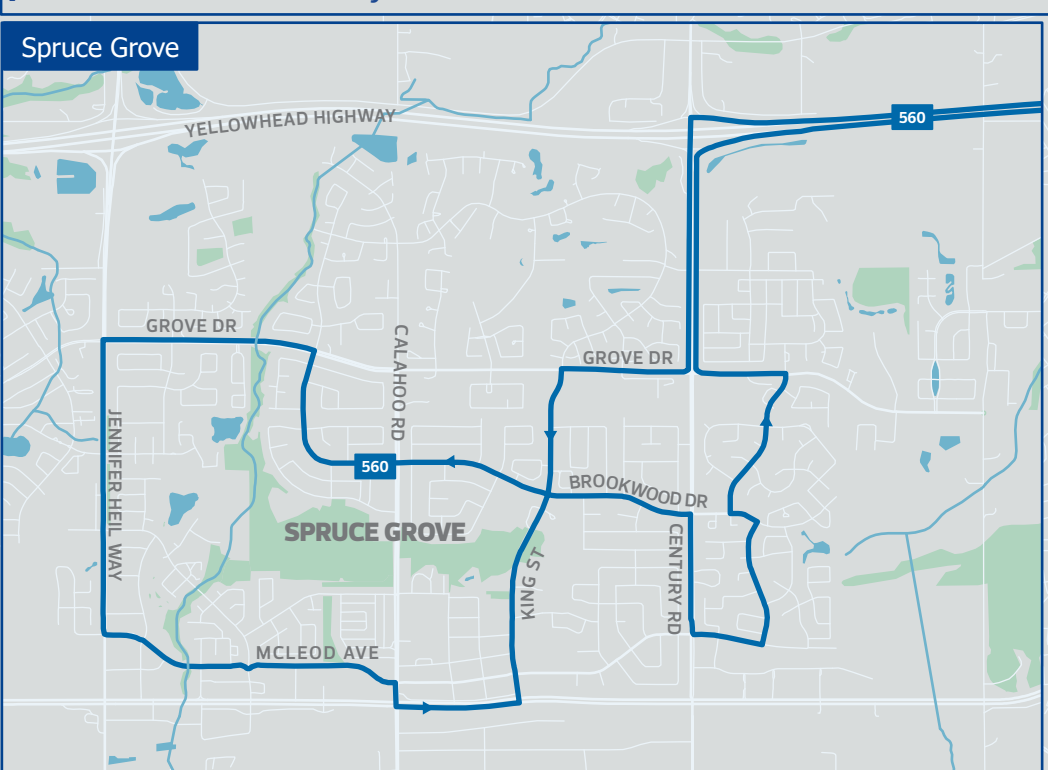

Day Map

- LRT Station
- Capital Line LRT
- Metro Line LRT
- Valley Line LRT
- Rapid Route
- Metro Line LRT (Future Service)
- Hospital
- Transit Centre
- Bus Route
- Frequent Route
  15 min. or better most times of the day
- Express Service
  Bus with limited stops on its route
- On Demand Transit Hub
- On Demand Transit Service Area

For further information about our routes go to edmonton.ca/transit or phone 311

Service Area	Hub
A	Lewis Farms Transit Centre
B	Westmount Transit Centre, Lewis Farms Transit Centre
C	Coliseum Transit Centre/LRT Station, Belvedere Transit Centre/LRT Station
D	Strathearn LRT Station
E	Capilano Transit Centre
F	Bonnie Doon LRT Station
G	Davies Transit Centre/LRT Station
H	South Campus Transit Centre/LRT Station
I	Leger Transit Centre, South Campus Transit/LRT Station
J	South Campus Transit Centre/LRT Station, West Edmonton Mall, Meadowlark Shopping Centre
K	Leger Transit Centre, West Edmonton Mall
L	Century Park Transit Centre/LRT Station, Leger Transit Centre
M	Mill Woods Transit Centre/LRT Station
N	Eaux Claires Transit Centre
O	Meadows Transit Centre
P	Century Park Transit Centre