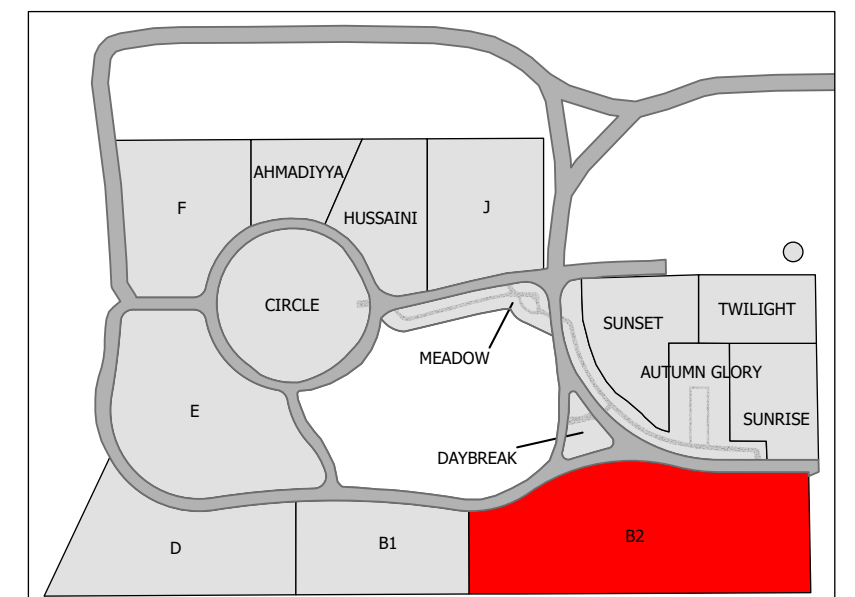

Created: July 2009
Updated: May 2022
Data: City of Edmonton
Created by: Fire Rescue Services - Mapping Team

The City of Edmonton disclaims any liability for the use of this map. No reproduction of this map, in whole or in part, is permitted without express written consent of the City of Edmonton Fire Rescue Services.