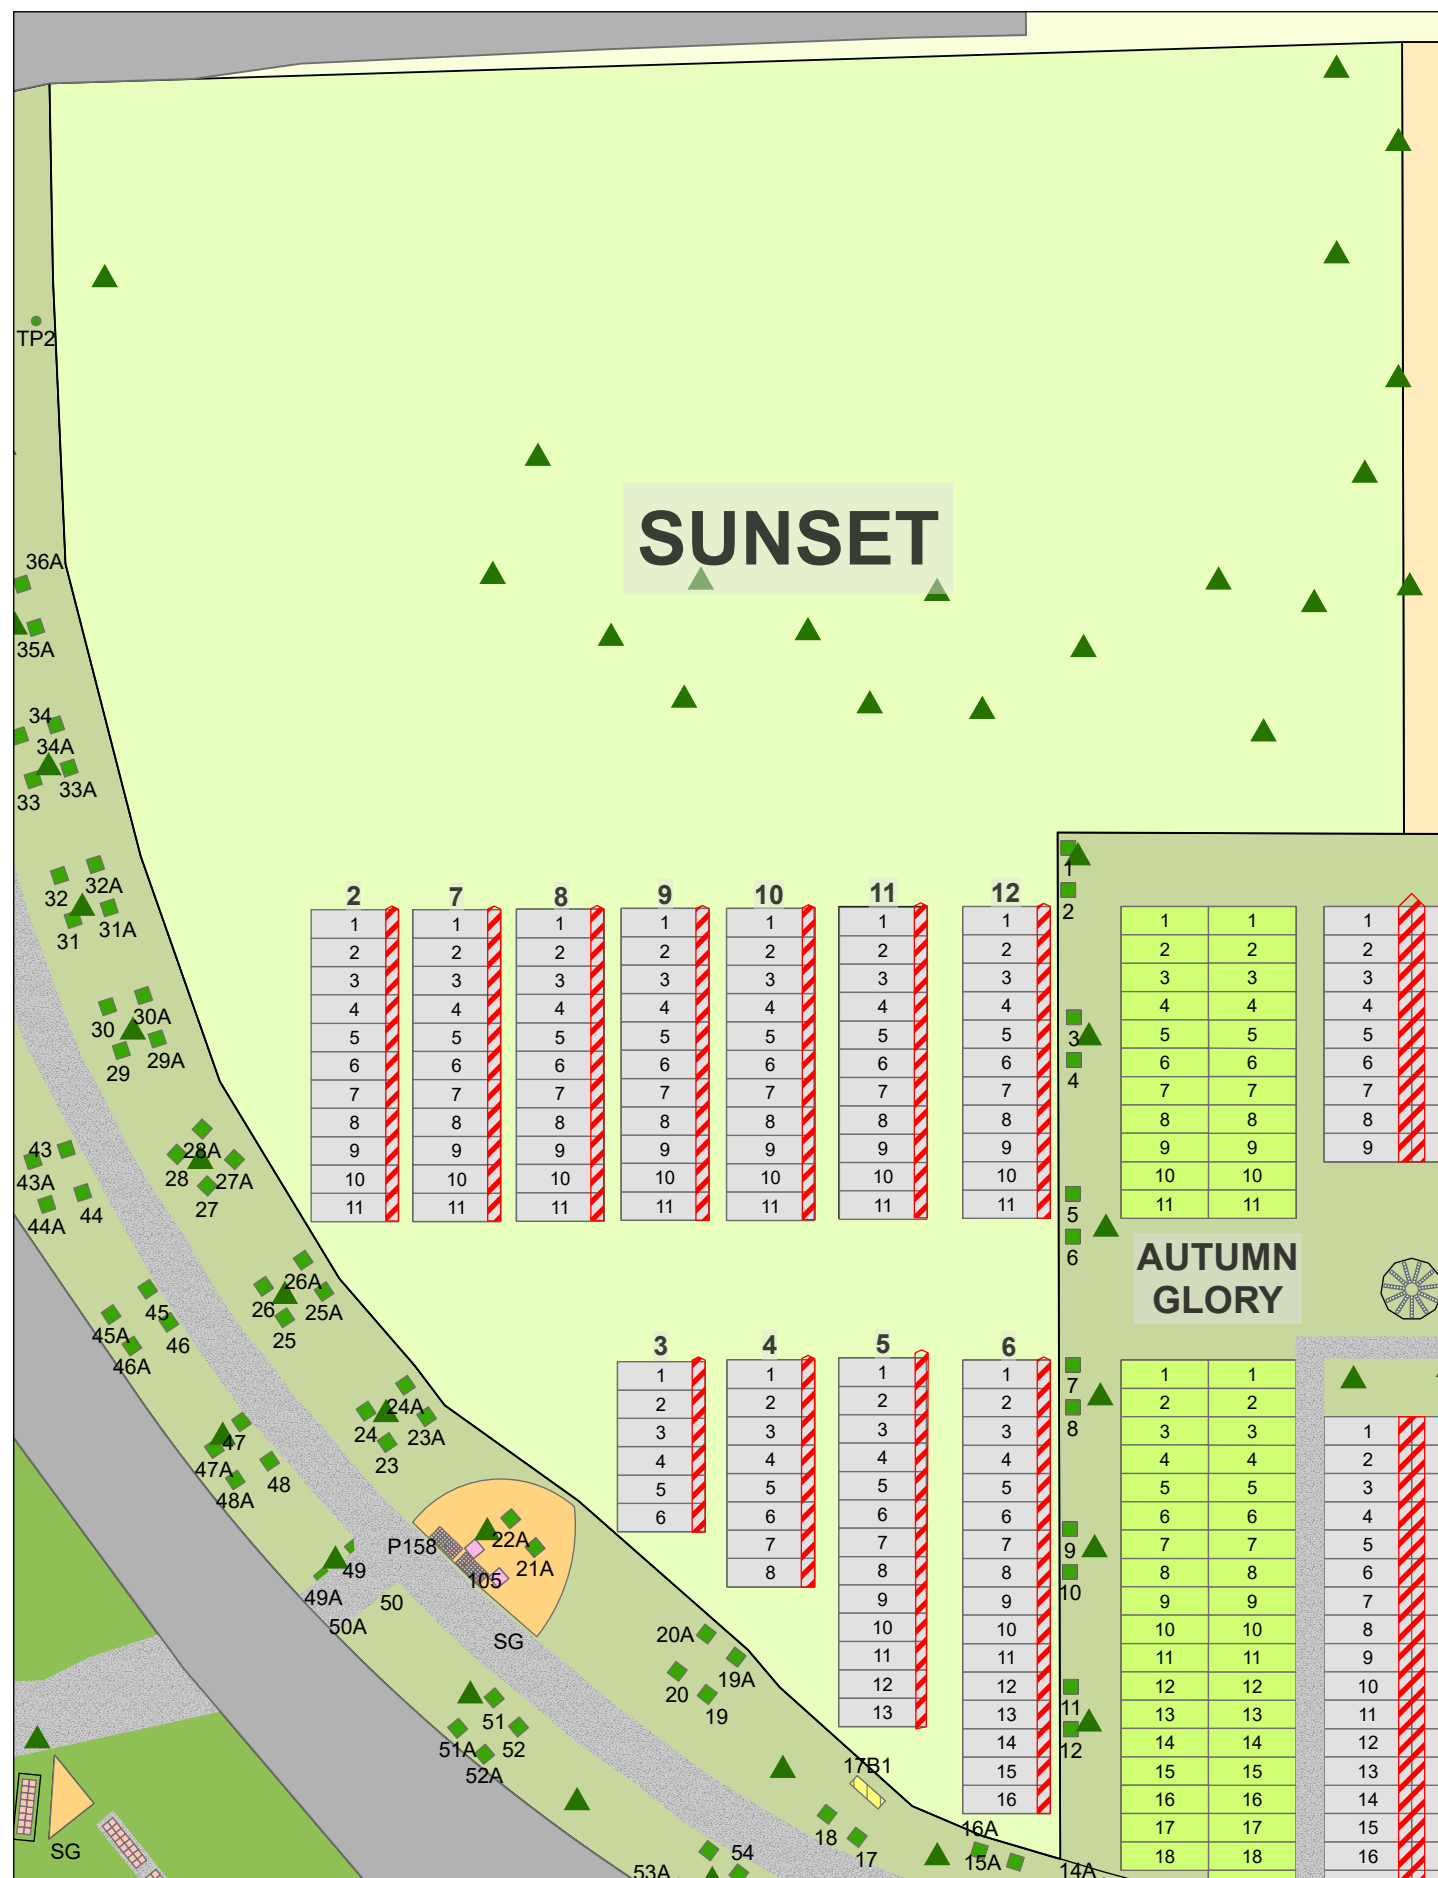

CARD 3

South Haven Cemetery - Sunset

Legend

- Full Size (Upright) Plot
- Walkway
- Grade Beam Asbuilt
- Road
- Tree

Created: July 2009
Updated: May 2022
Data: City of Edmonton
Created by: Fire Rescue Services - Mapping Team

The City of Edmonton disclaims any liability for the use of this map. No reproduction of this map, in whole or in part, is permitted without express written consent of the City of Edmonton Fire Rescue Services.