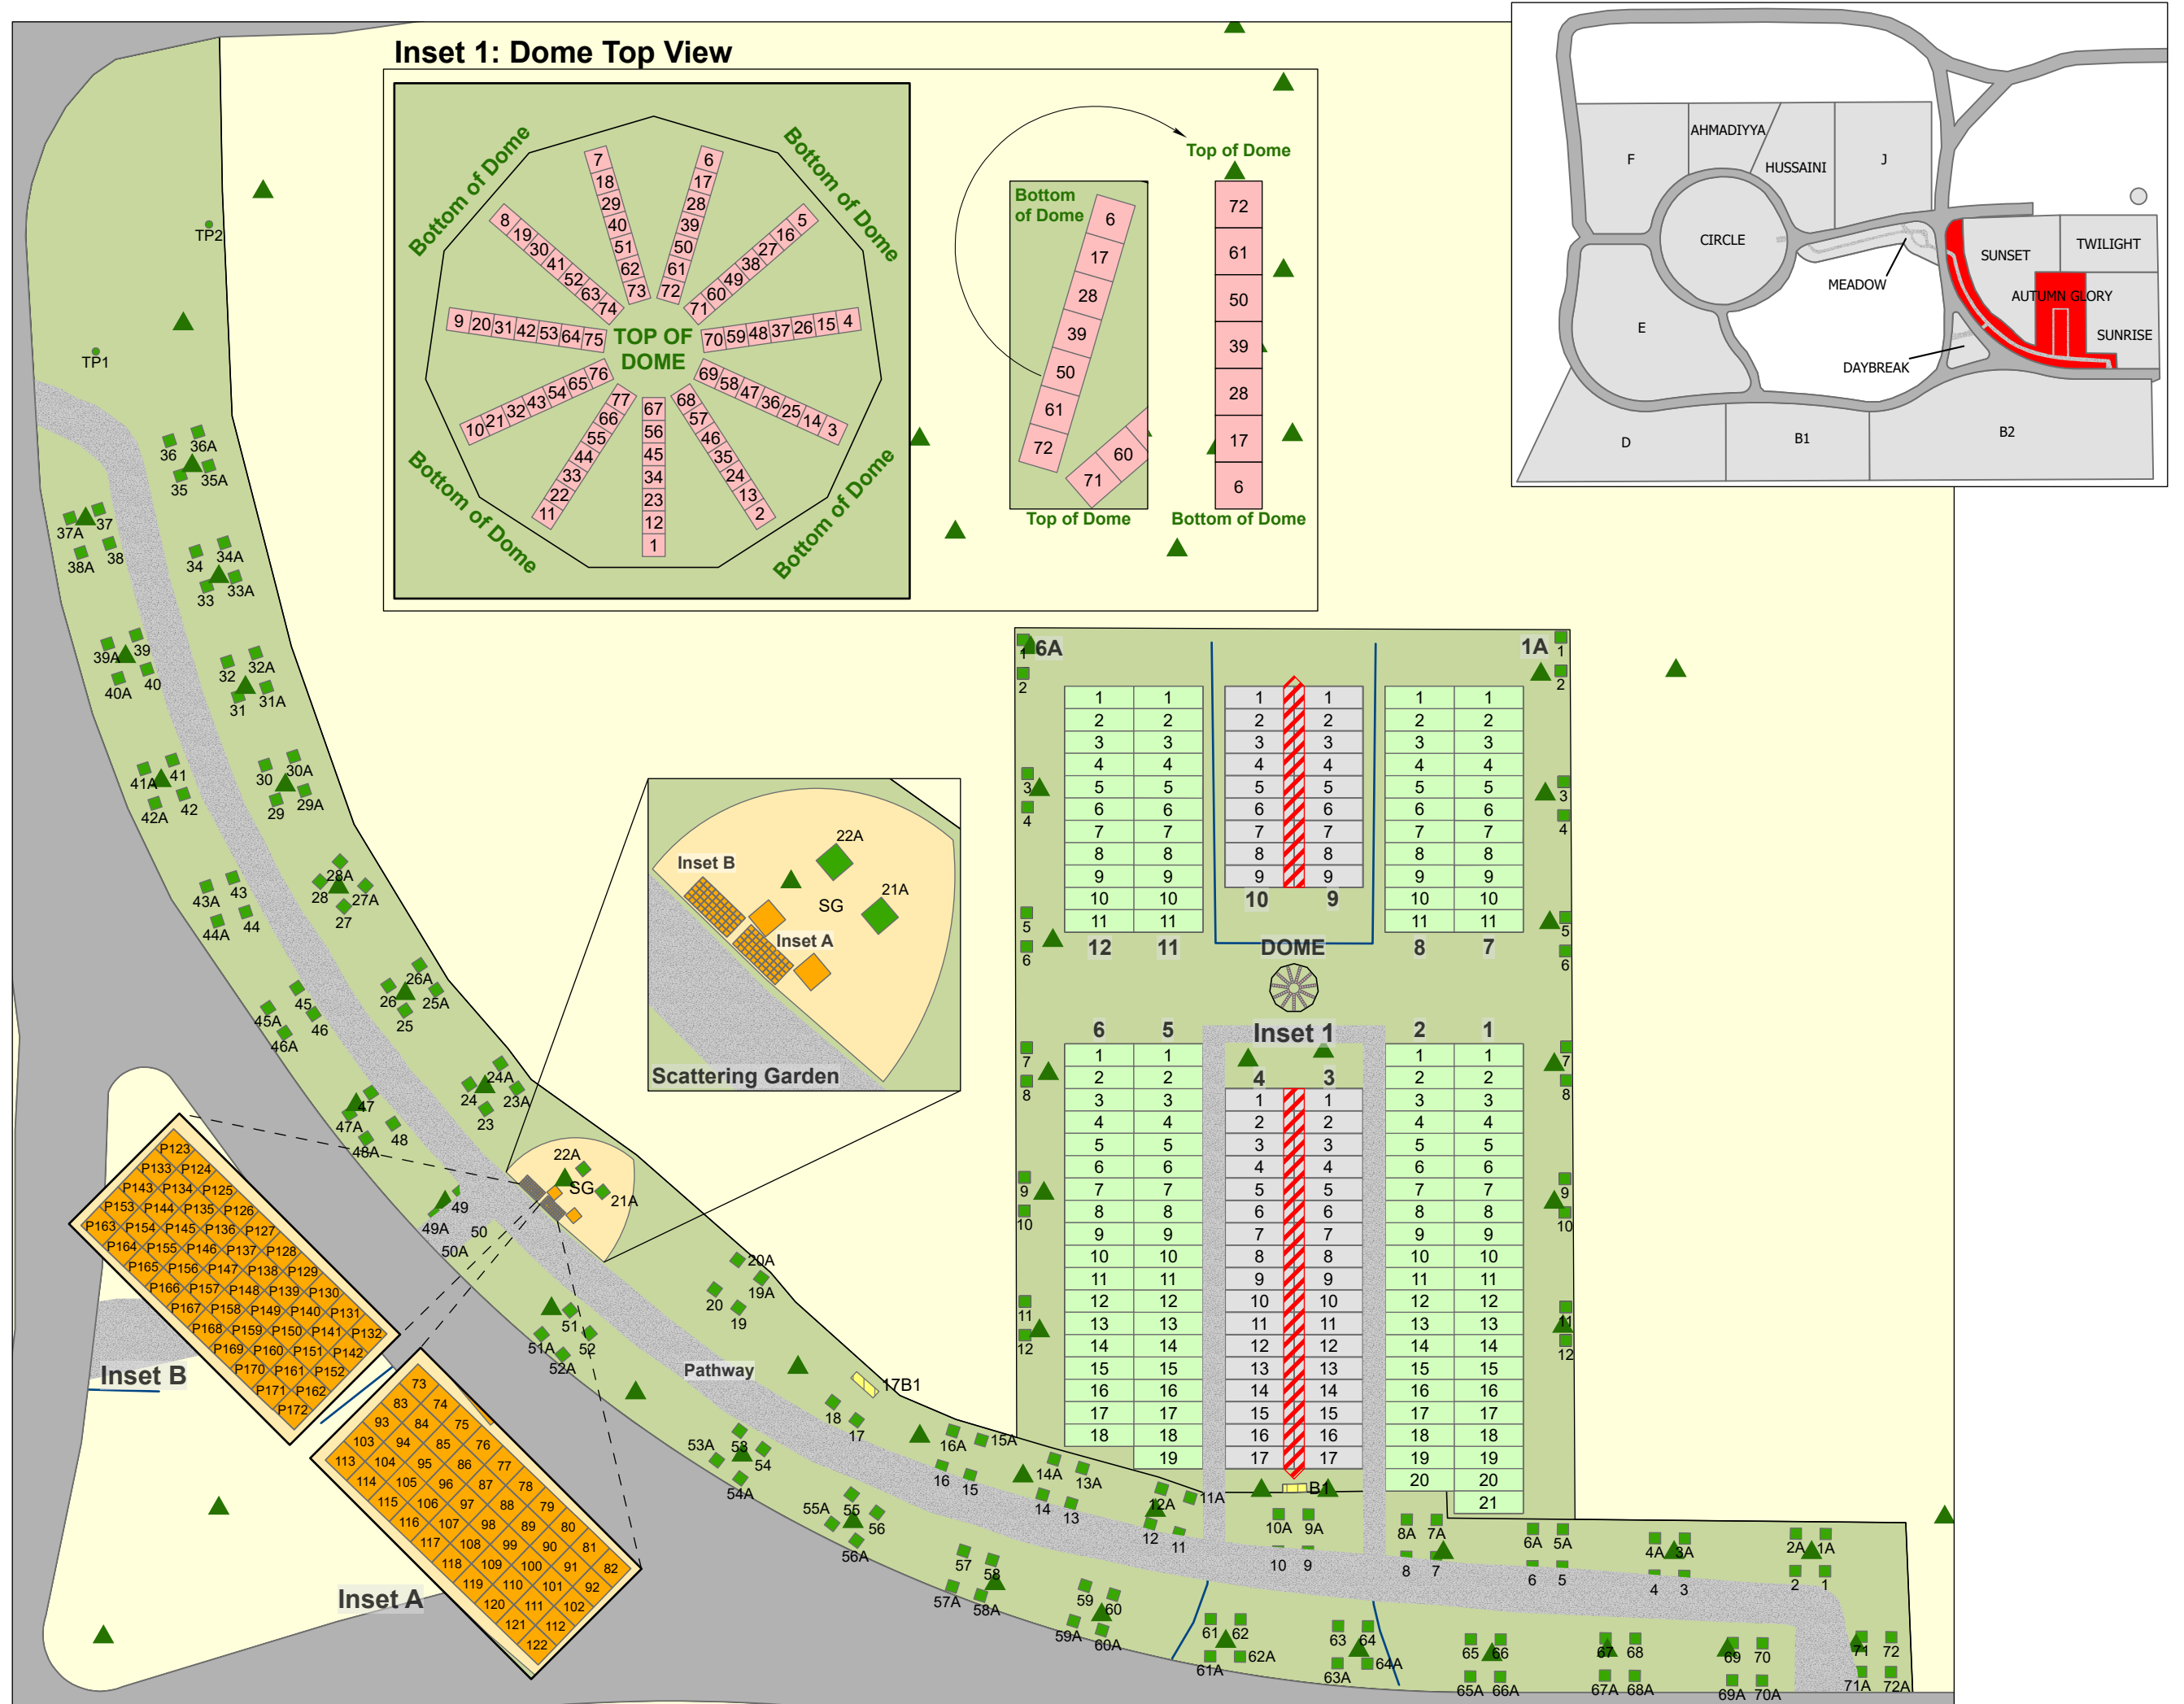

CARD 1

South Haven Cemetery - Autumn Glory

Created: July 2009
Updated: May 2022
Data: City of Edmonton
Created by: Fire Rescue Services - Mapping Team

The City of Edmonton disclaims any liability for the use of this map. No reproduction of this map, in whole or in part, is permitted without express written consent of the City of Edmonton Fire Rescue Services.

1. **Legend**
2. Full Size - Flat
   - Commemorative Plot
   - Grade Beam Asbuilt
   - Full Size - Upright
   - Garden Plot
   - Bench
   - Road
   - Tree
   - Niche