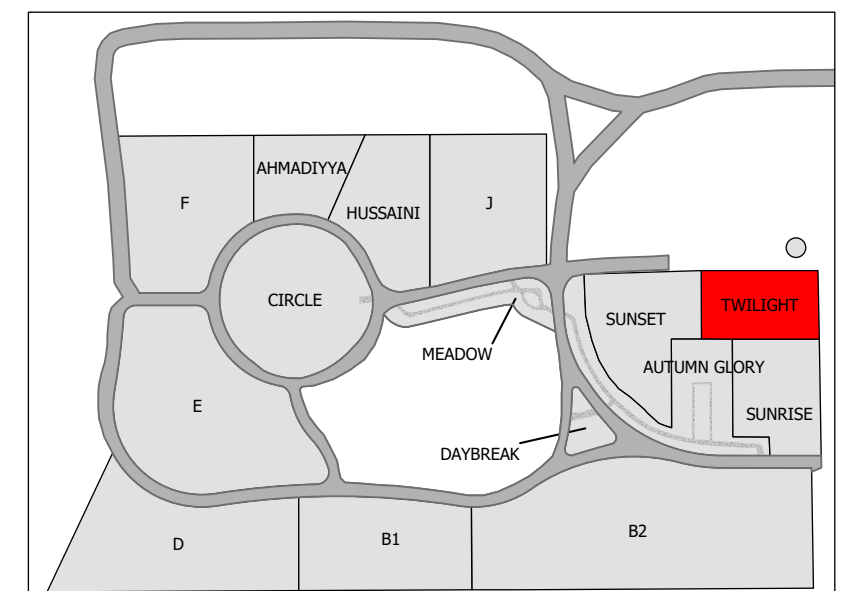

Created: July 2009
Updated: May 2022
Data: City of Edmonton
Created by: Fire Rescue Services - Mapping Team

The City of Edmonton disclaims any liability for the use of this map. No reproduction of this map, in whole or in part, is permitted without express written consent of the City of Edmonton Fire Rescue Services.