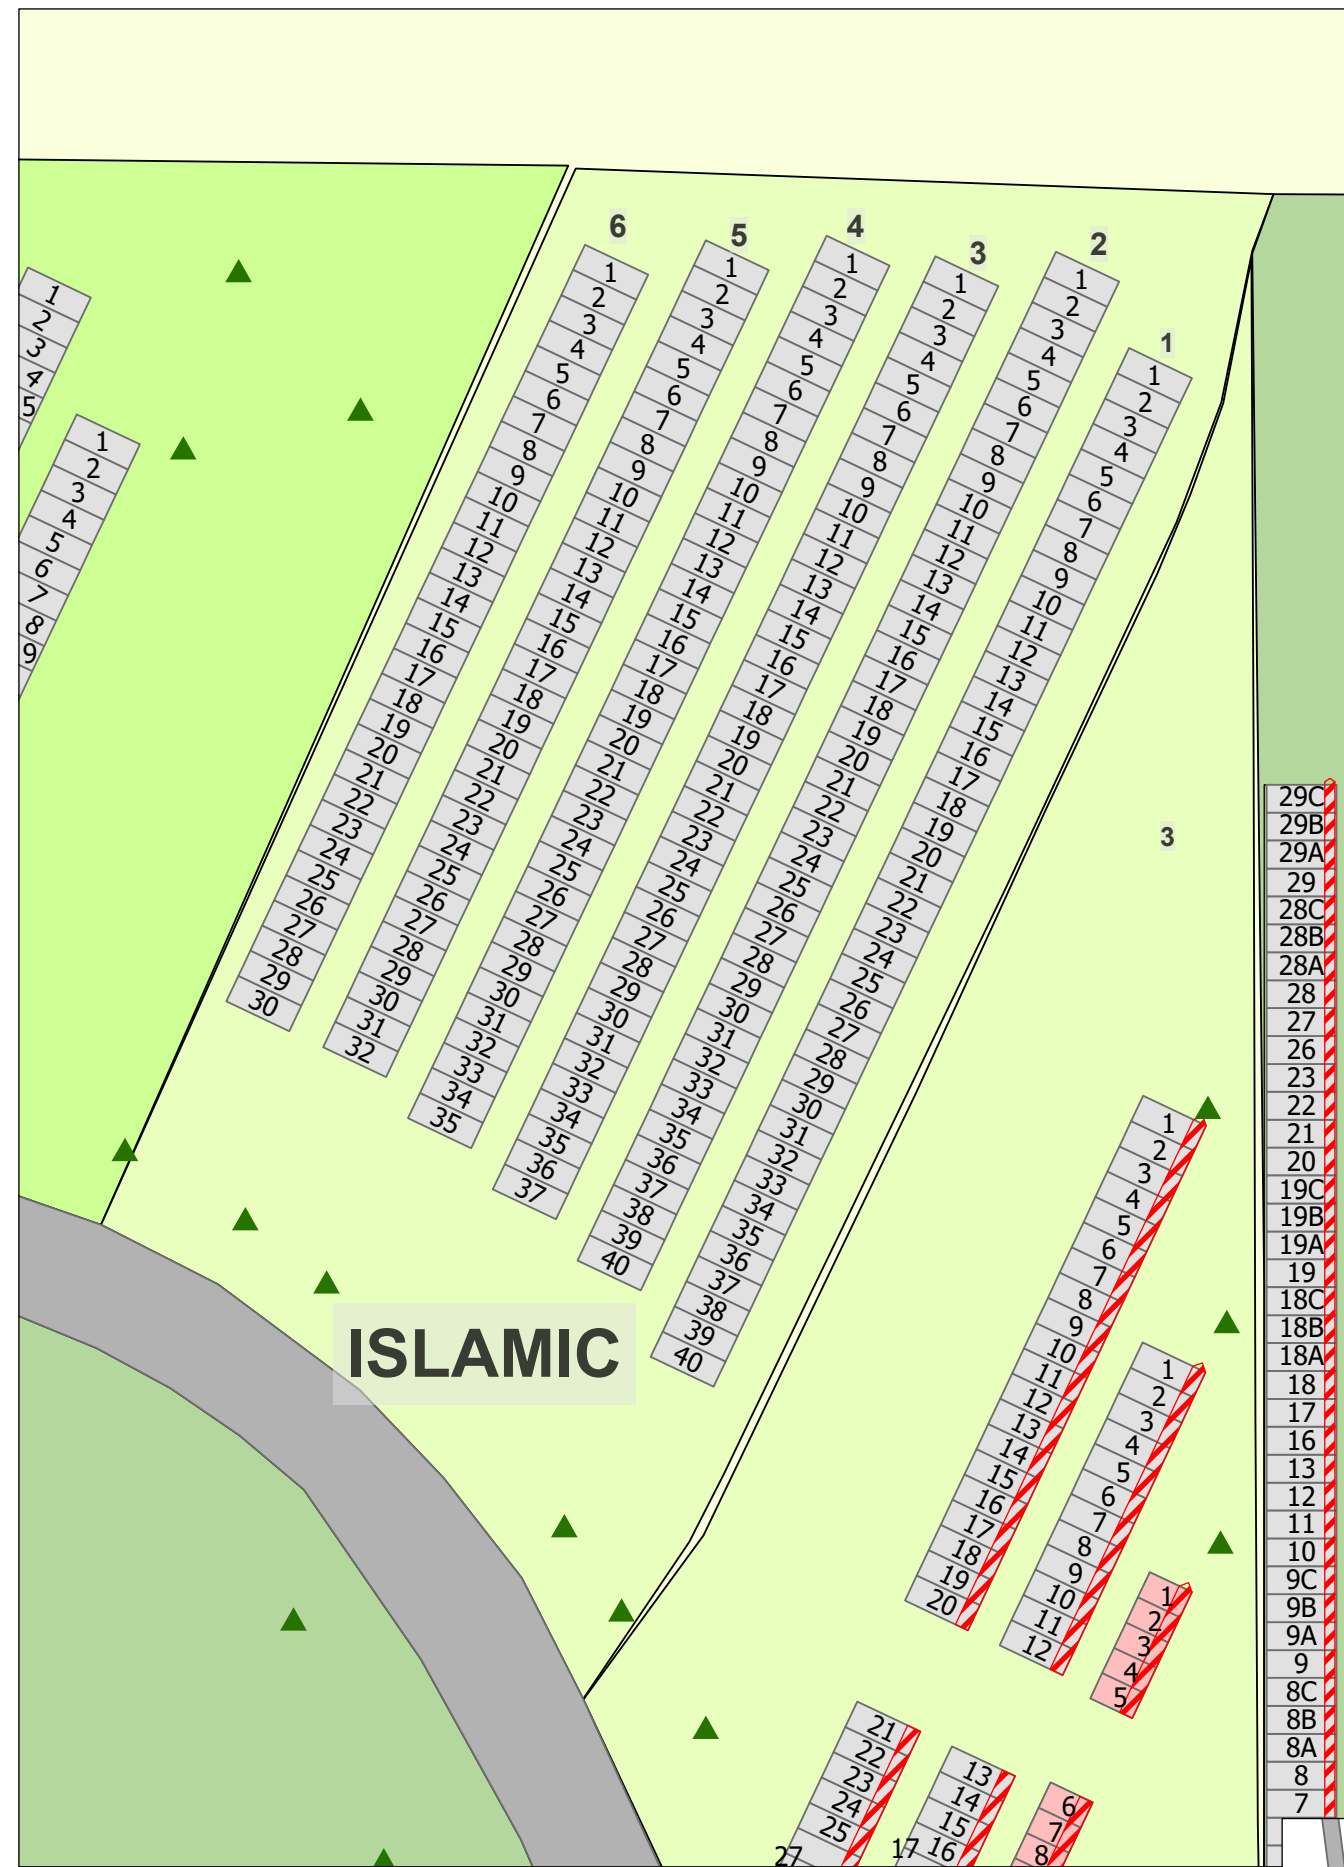

CARD 16

South Haven Cemetery - Islamic

Legend

- Full Size (Upright) Plot
- Child Plot
- Grade Beam Asbuilt
- Tree
- Road

- 29C
- 29B
- 29A
- 29
- 28C
- 28B
- 28A
- 28
- 27
- 26
- 23
- 22
- 21
- 20
- 19C
- 19B
- 19A
- 19
- 18C
- 18B
- 18A
- 18
- 17
- 16
- 13
- 12
- 11
- 10
- 9C
- 9B
- 9A
- 9
- 8C
- 8B
- 8A
- 8
- 7

Created: July 2009
Updated: November 30, 2023
Data: City of Edmonton
Created by: Fire Rescue Services - Mapping Team

The City of Edmonton disclaims any liability for the use of this map. No reproduction of this map, in whole or in part, is permitted without express written consent of the City of Edmonton Fire Rescue Services.