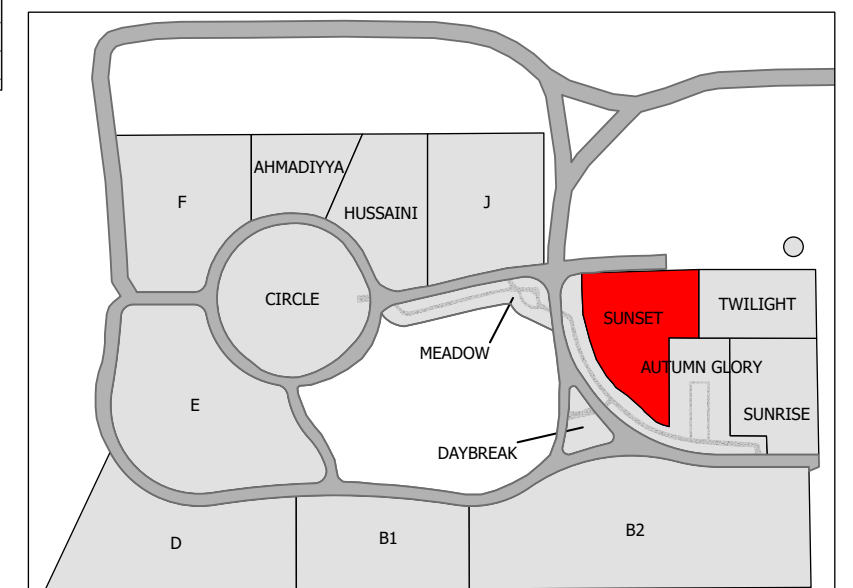

CARD 3

South Haven Cemetery - Sunset

Legend

- Full Size (Upright) Plot
- Walkway
- Grade Beam Asbuilt
- Road
- Tree

Created: July 2009
Updated: May 2022
Data: City of Edmonton
Created by: Fire Rescue Services - Mapping Team

The City of Edmonton disclaims any liability for the use of this map. No reproduction of this map, in whole or in part, is permitted without express written consent of the City of Edmonton Fire Rescue Services.