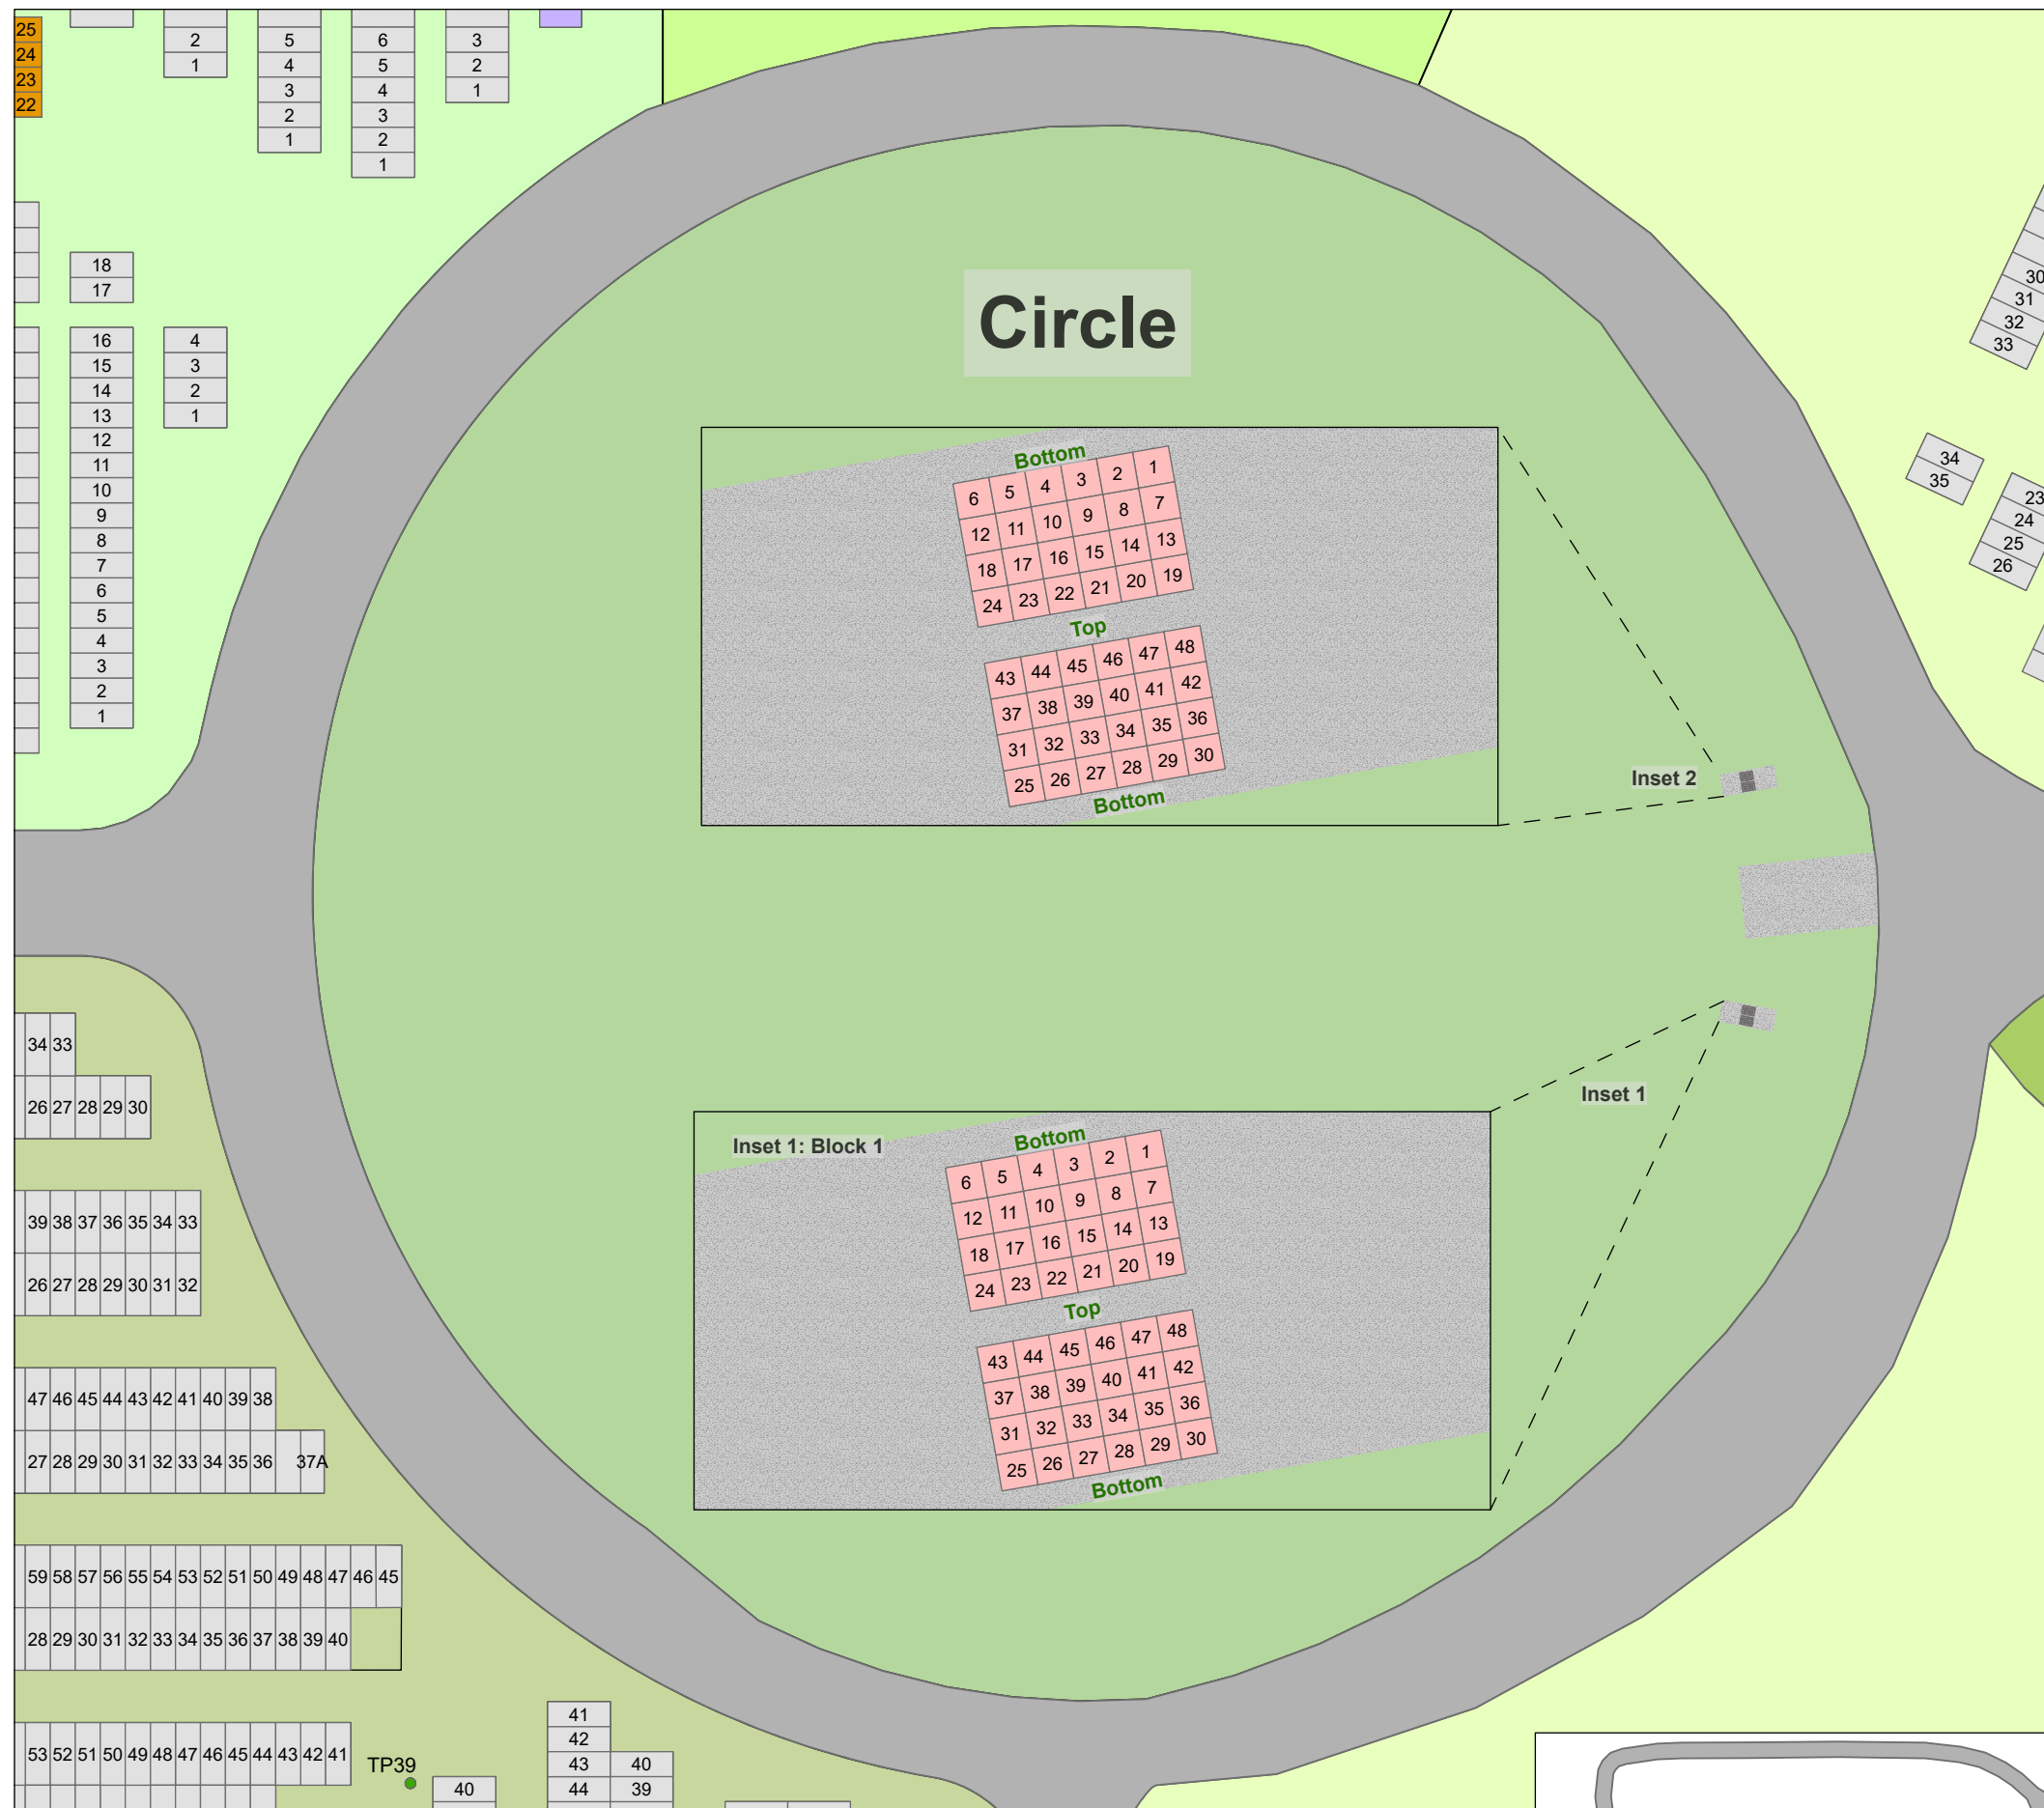

CARD 4

South Haven Cemetery - Circle

Legend

- Niche
- Walkway
- Road