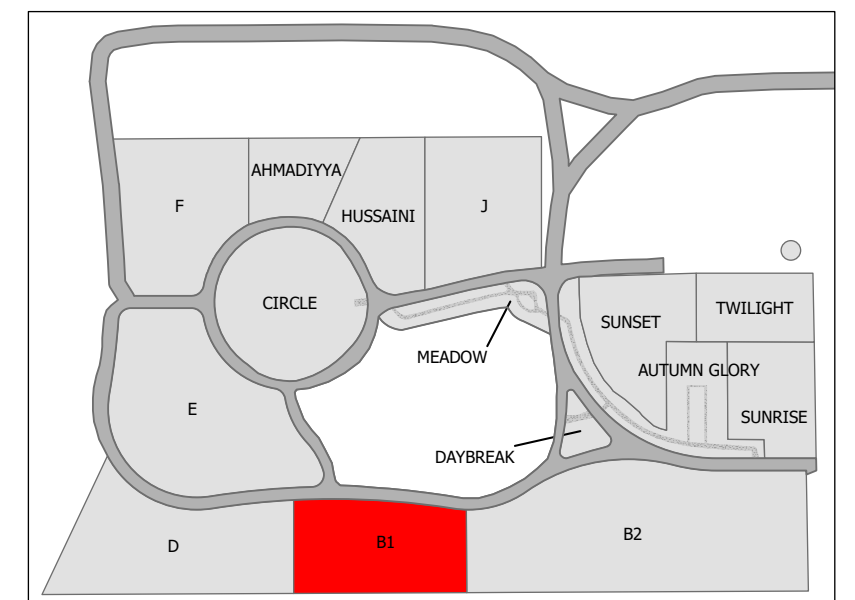

Created: July 2009
Updated: May 2022
Data: City of Edmonton
Created by: Fire Rescue Services - Mapping Team

The City of Edmonton disclaims any liability for the use of this map. No reproduction of this map, in whole or in part, is permitted without express written consent of the City of Edmonton Fire Rescue Services.