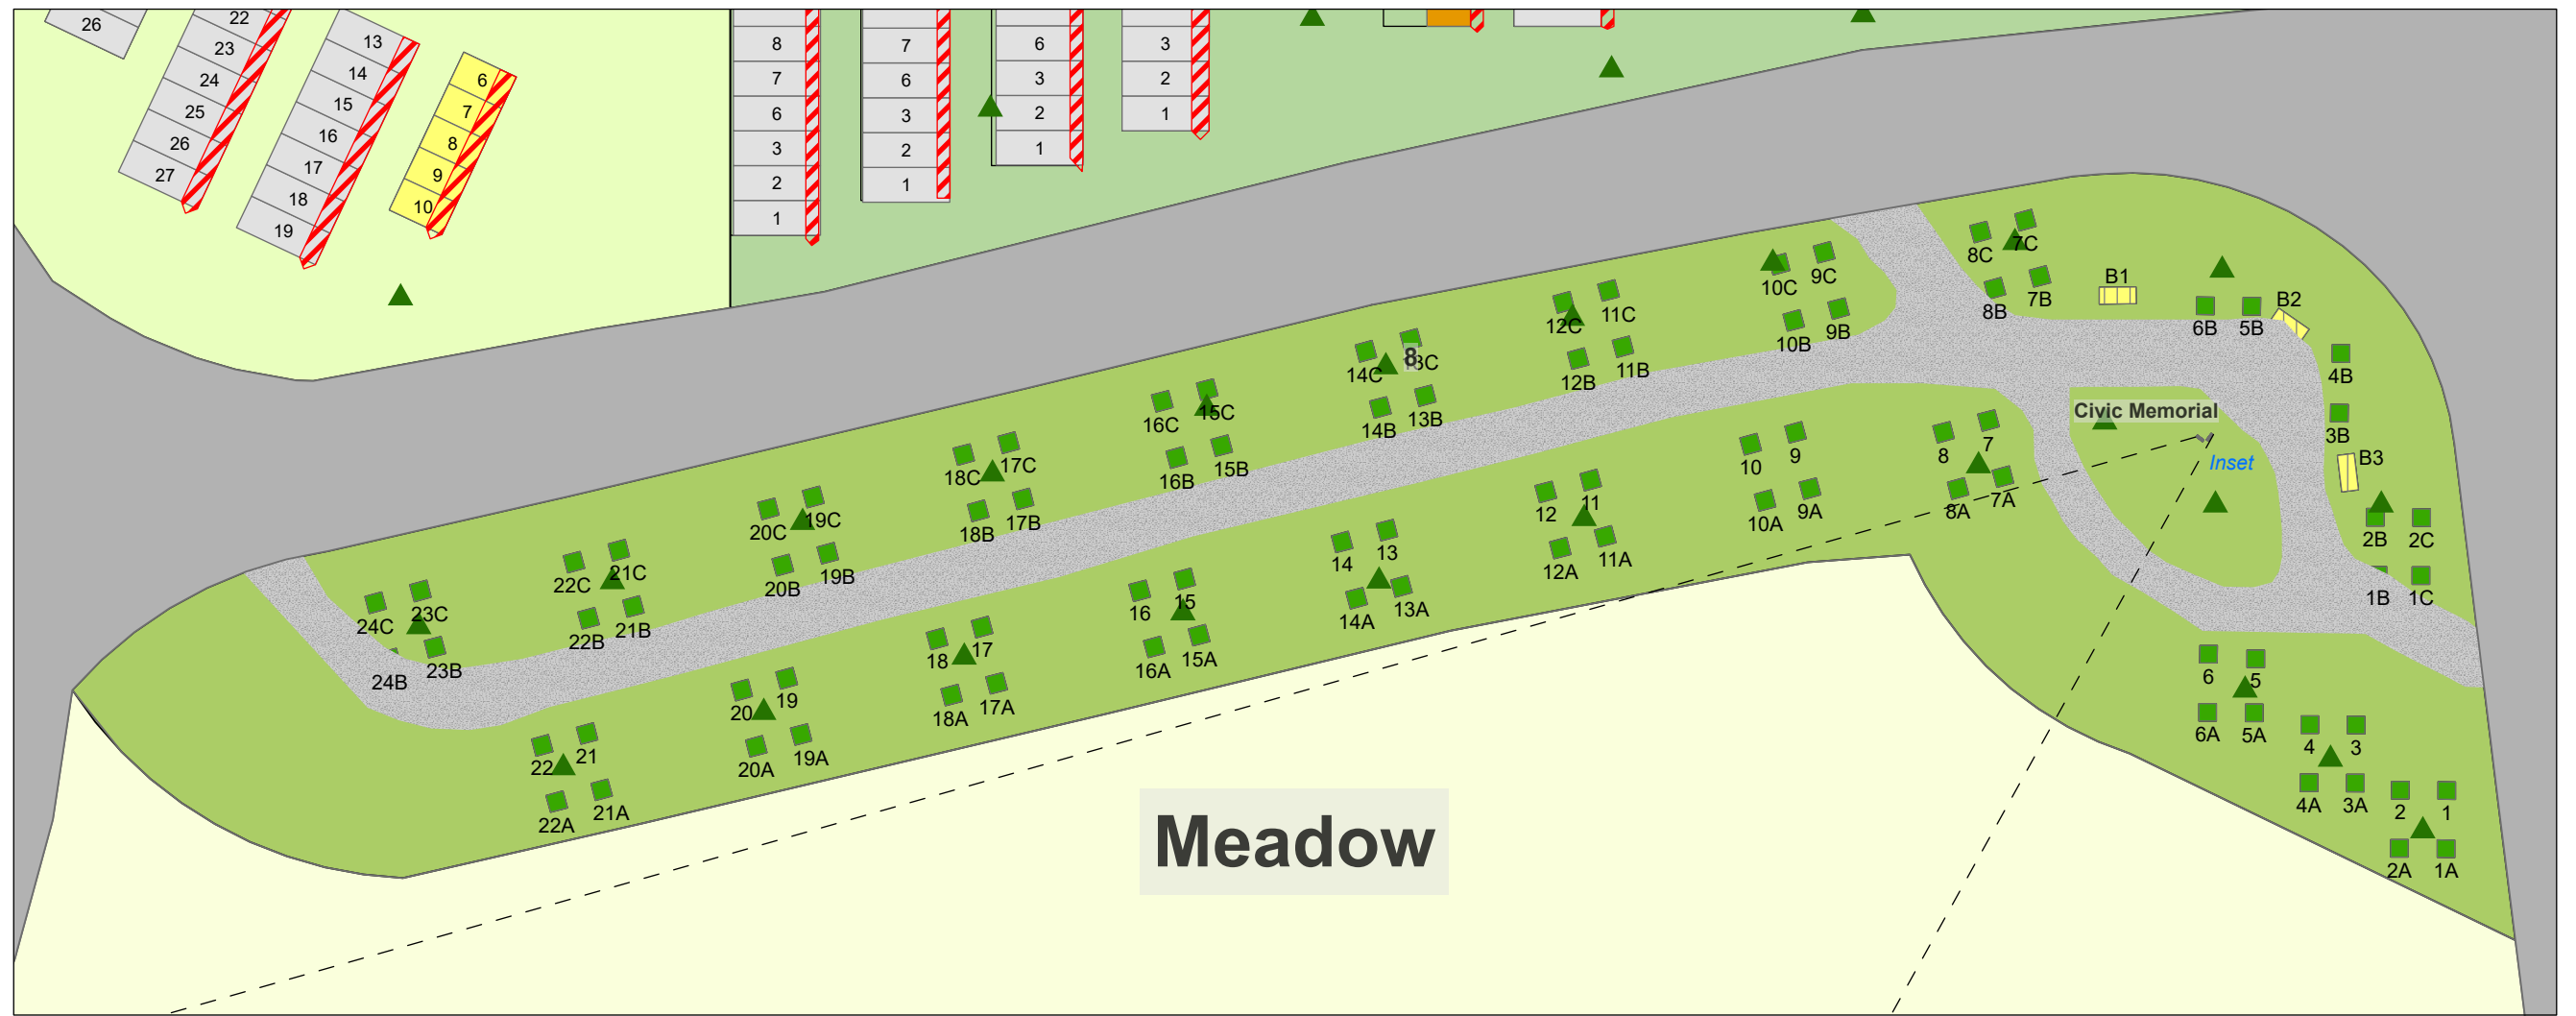

CARD 10

South Haven Cemetery - Meadow

Meadow