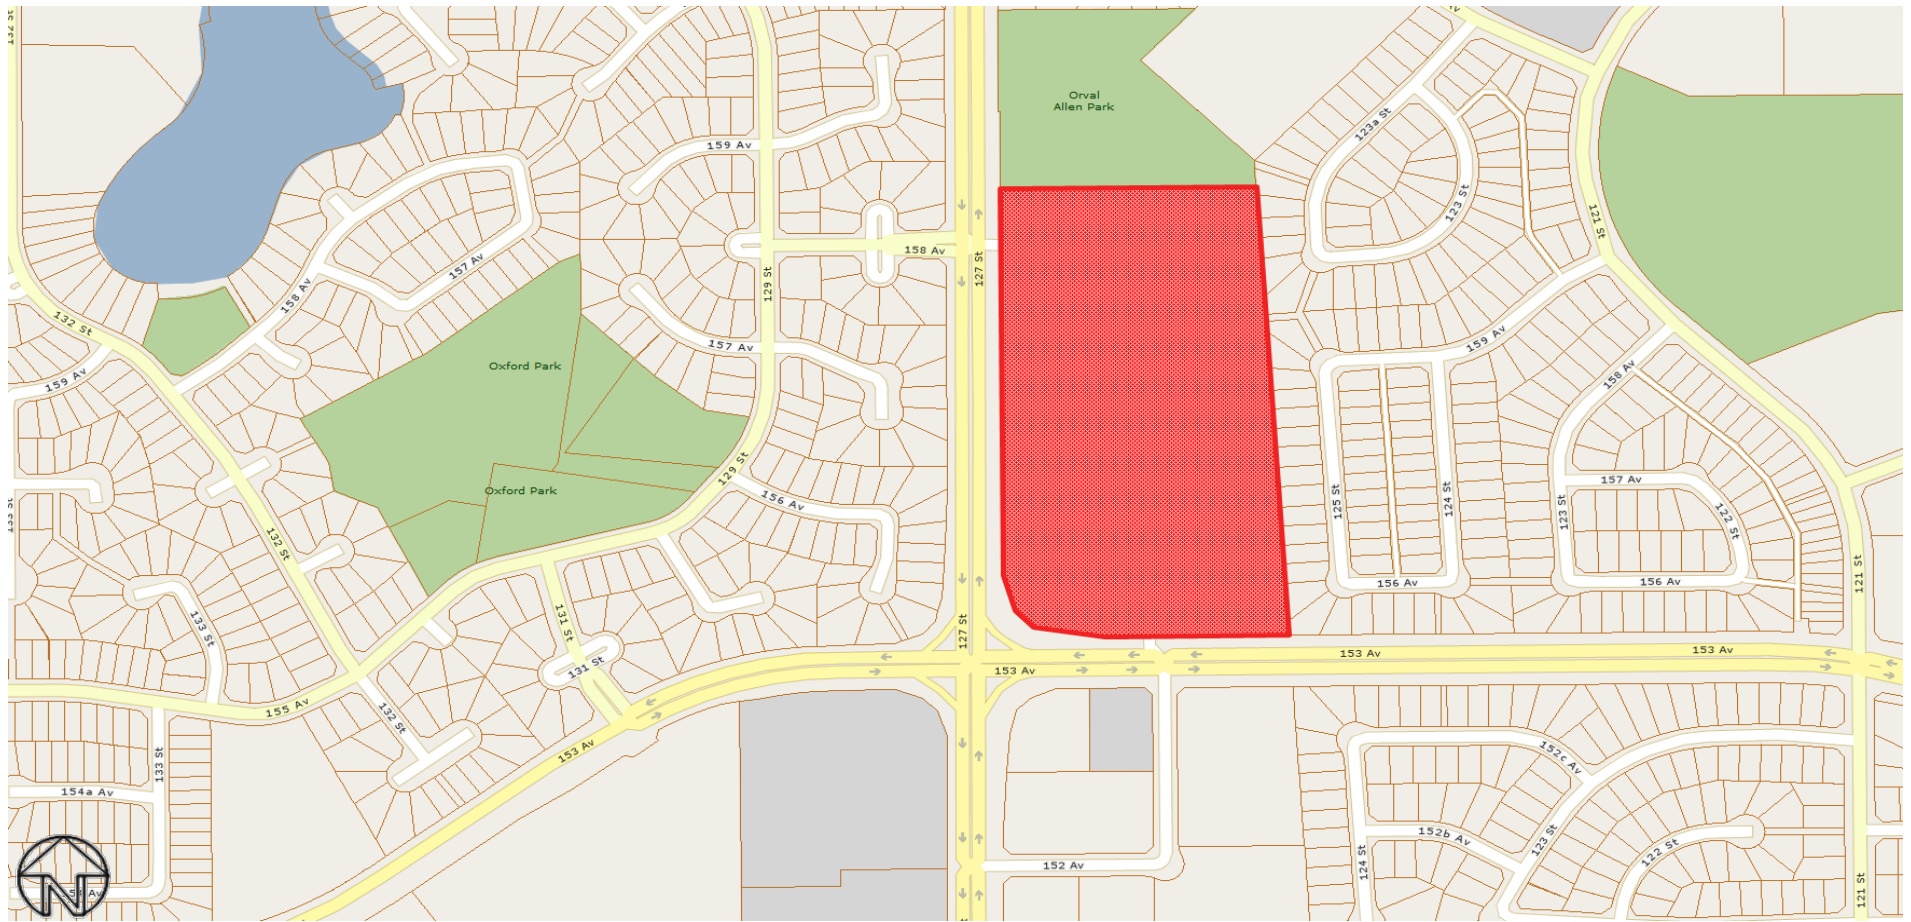

2024 NEIGHBOURHOOD STUDY AREAS MANUFACTURED HOMES

INDEX

Manufactured Homes Study Area (Neighbourhood)	Page No.
Castle View Dunluce	3
Evergreen	4
Maple Ridge	5
Crescent Heights (Weir Industrial)	6
Westview Village	7

Park Name

- Castle View Village
- Crescent Heights
- Evergreen
- Maple Ridge
- Westview Village

Map compiled by: Enterprise Geospatial Information, Service Innovation and Performance. No reproduction of this map, in whole or in part, is permitted without express written consent of the City of Edmonton, Office of the Mayor and Councilors. Revised Date: 5/26/2022

Manufactured Homes Study Area – Castle View Dunluce

The information provided by this map is for reference purpose only. The City of Edmonton disclaims any liability for the use of this map. This map may not be published, broadcast, redrawn or redistributed in whole or in part without the express written permission of the City of Edmonton, Financial and Corporate Services Department. All rights reserved. Copyright © 2021 The City of Edmonton

Manufactured Homes Study Area – Evergreen

The information provided by this map is for reference purpose only. The City of Edmonton disclaims any liability for the use of this map. This map may not be published, broadcast, redrawn or redistributed in whole or in part without the express written permission of the City of Edmonton, Financial and Corporate Services Department. All rights reserved. Copyright © 2021 The City of Edmonton