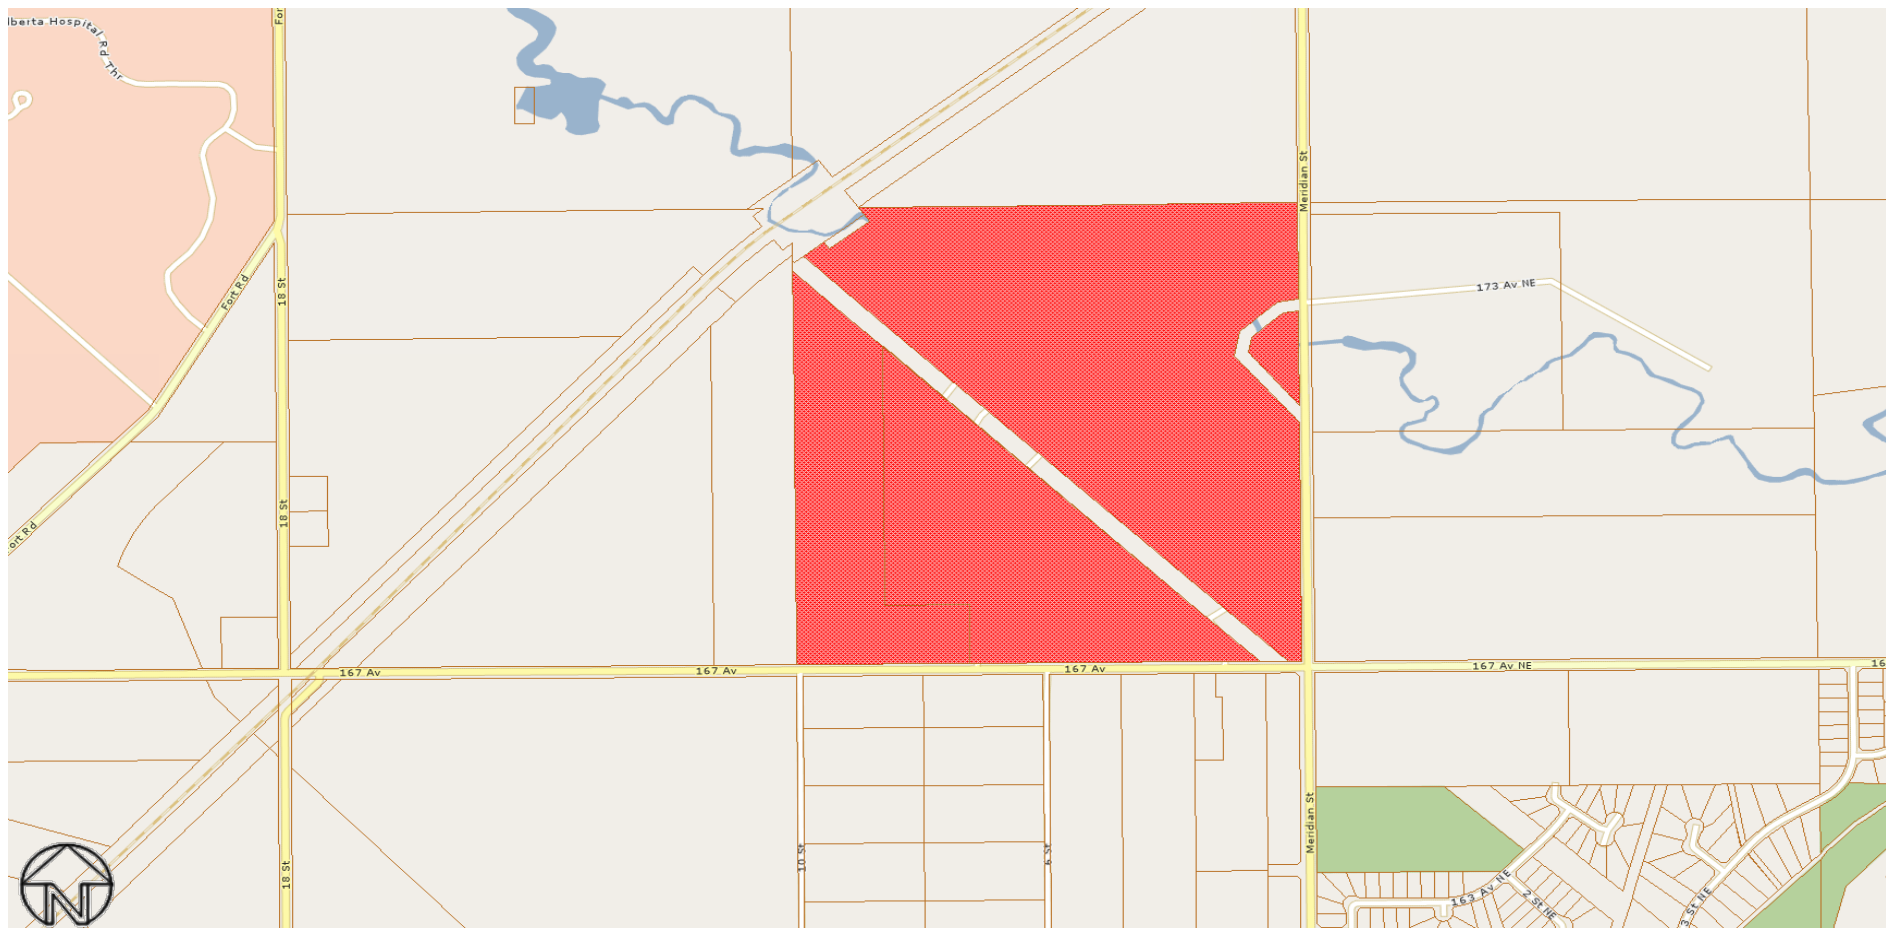

2024 NEIGHBOURHOOD STUDY AREAS MANUFACTURED HOMES

INDEX

Manufactured Homes Study Area (Neighbourhood)	Page No.
Castle View Dunluce	3
Evergreen	4
Maple Ridge	5
Crescent Heights (Weir Industrial)	6
Westview Village	7

Park Name

- Castle View Village
- Crescent Heights
- Evergreen
- Maple Ridge
- Westview Village

Map compiled by: Enterprise Geospatial Information, Service Innovation and Performance. No reproduction of this map, in whole or in part, is permitted without express written consent of the City of Edmonton, Office of the Mayor and Councilors. Revised Date: 5/26/2022

Manufactured Homes Study Area – Castle View Dunluce

The information provided by this map is for reference purpose only. The City of Edmonton disclaims any liability for the use of this map. This map may not be published, broadcast, redrawn or redistributed in whole or in part without the express written permission of the City of Edmonton, Financial and Corporate Services Department. All rights reserved. Copyright © 2021 The City of Edmonton

Manufactured Homes Study Area – Evergreen

The information provided by this map is for reference purpose only. The City of Edmonton disclaims any liability for the use of this map. This map may not be published, broadcast, redrawn or redistributed in whole or in part without the express written permission of the City of Edmonton, Financial and Corporate Services Department. All rights reserved. Copyright © 2021 The City of Edmonton