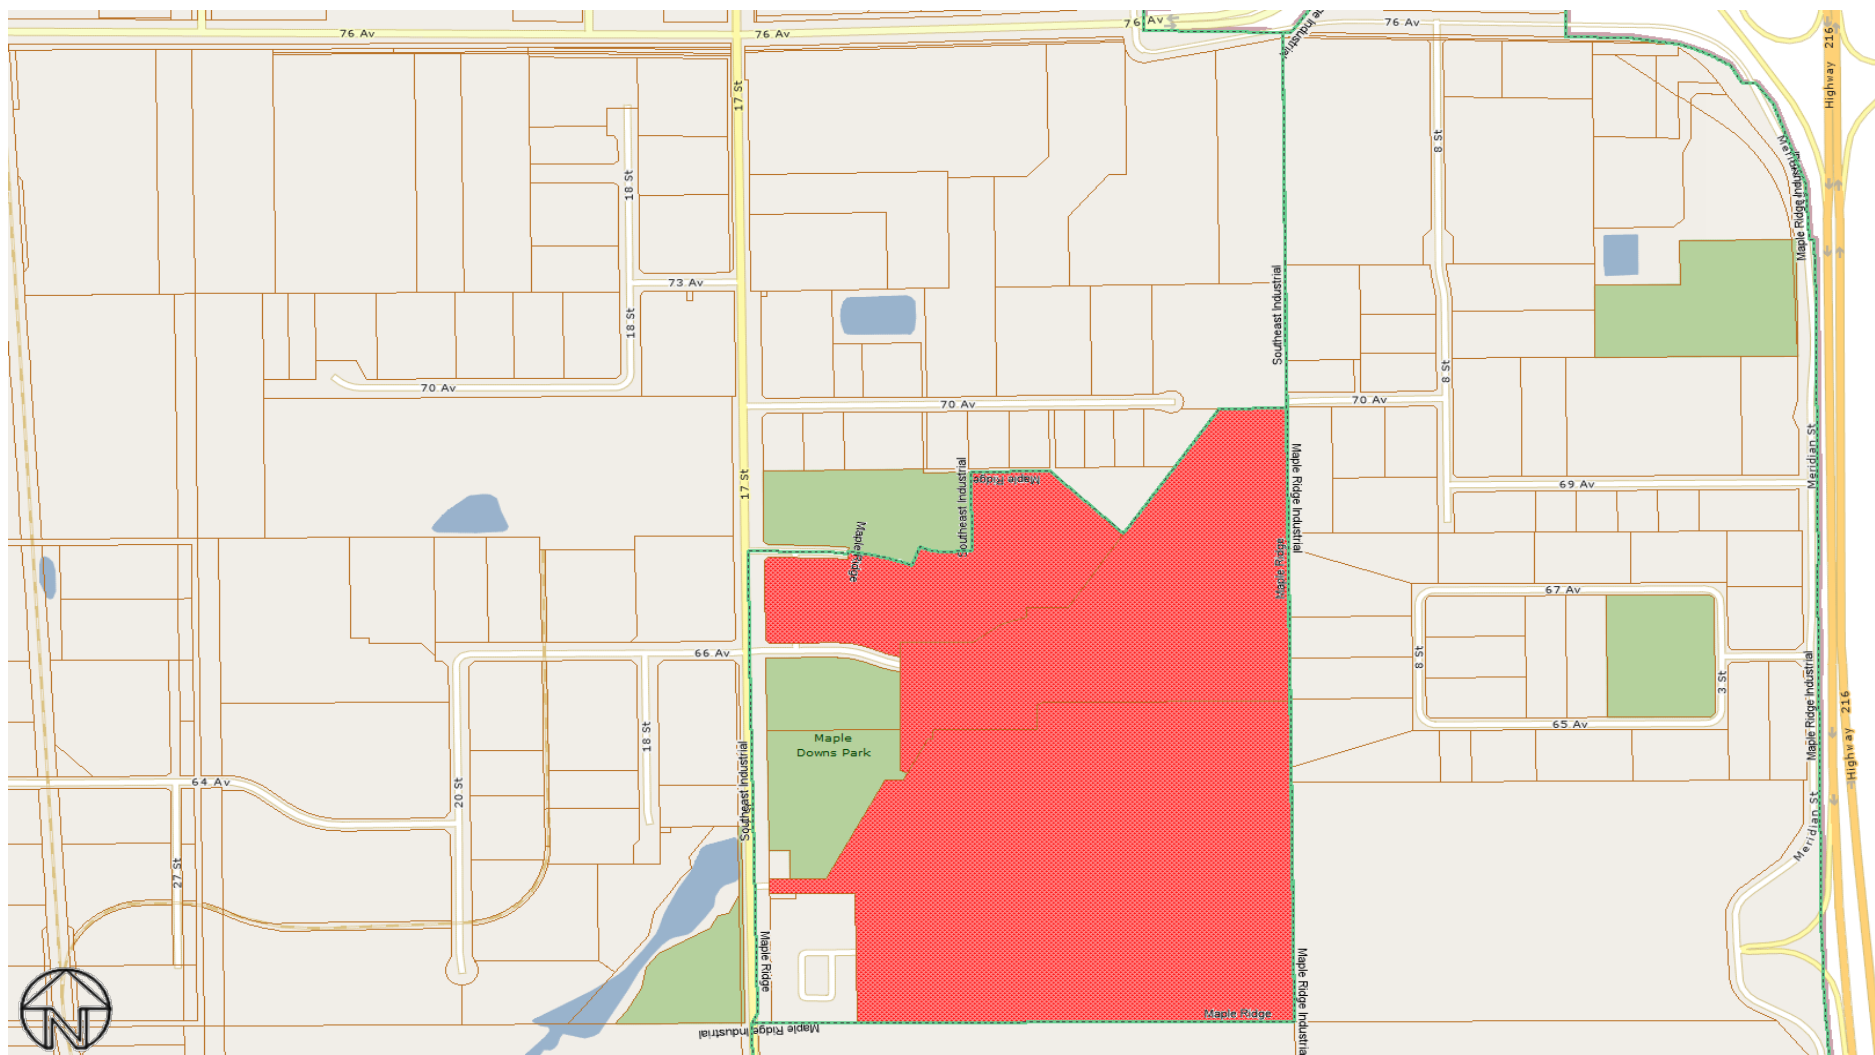

Manufactured Homes Study Area – Maple Ridge

The information provided by this map is for reference purpose only. The City of Edmonton disclaims any liability for the use of this map. This map may not be published, broadcast, redrawn or redistributed in whole or in part without the express written permission of the City of Edmonton, Financial and Corporate Services Department. All rights reserved. Copyright © 2021 The City of Edmonton