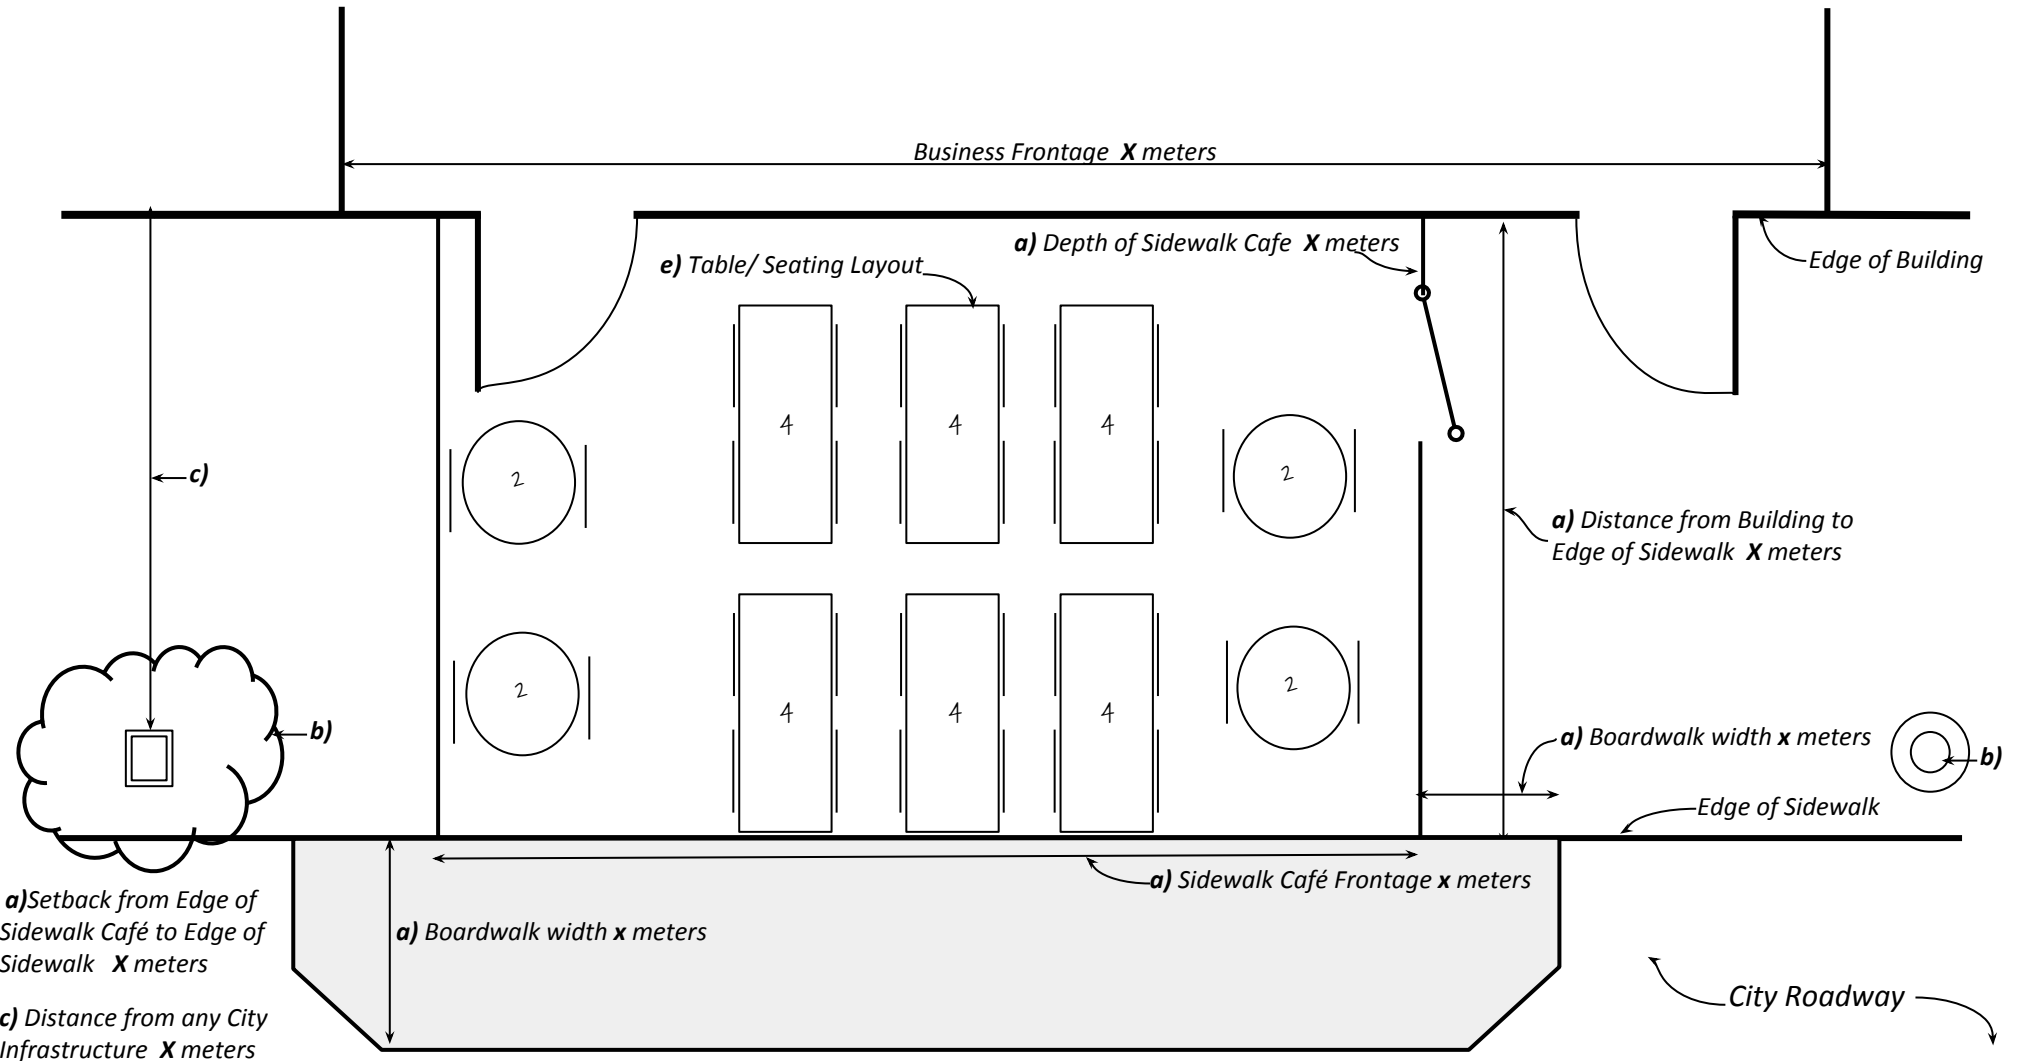

Example Site Plan - Boardwalk-style Major Sidewalk Café

f) → Sidewalk Café Plan: XYZ RESTAURANT, 123 - 456 St. NW Edmonton, AB
 Total Number of Proposed Seats: 32