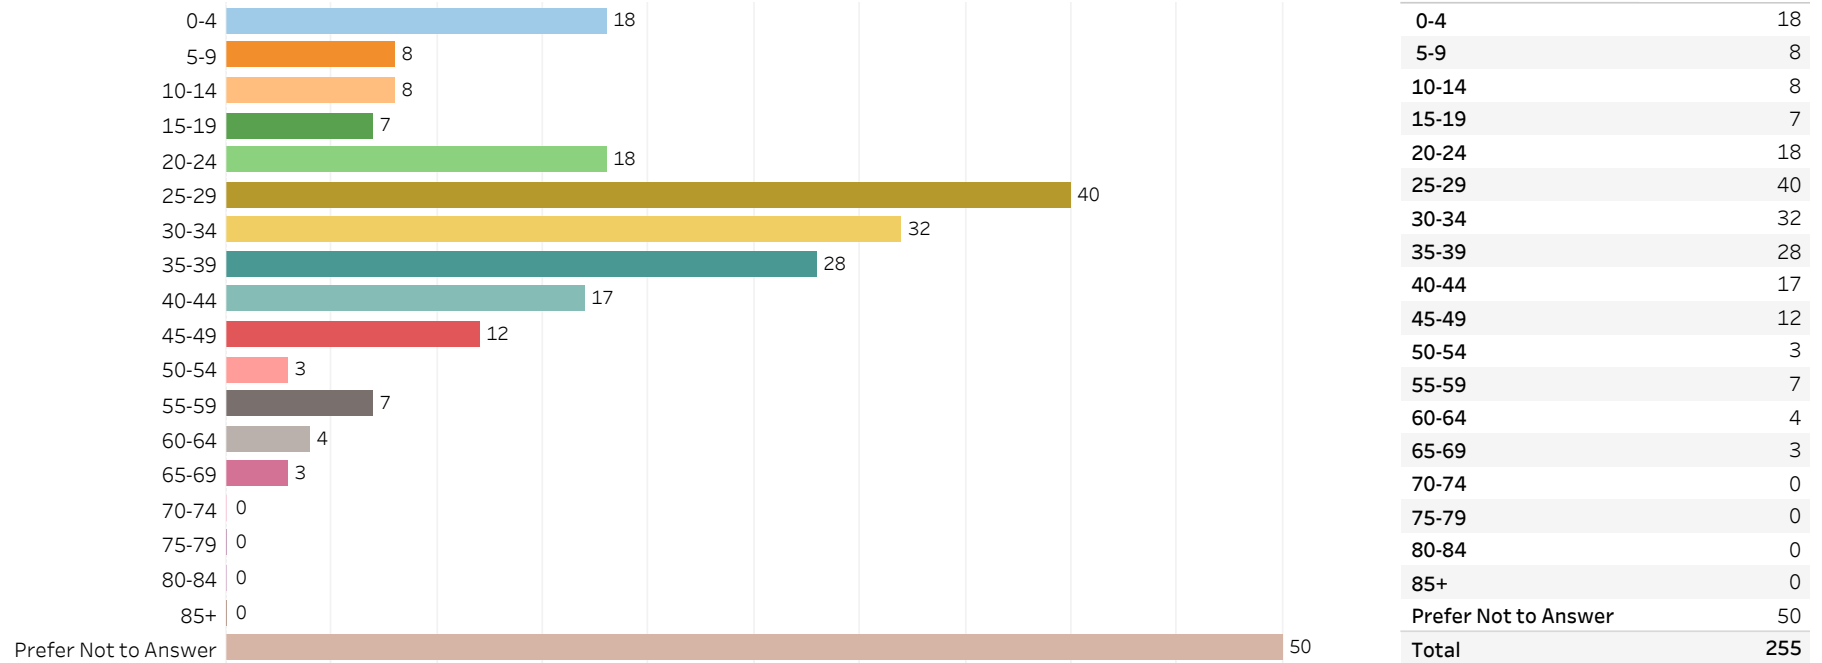

2019 Edmonton Municipal Census (Neighbourhood)

(Note: As per City of Edmonton Census Policy C520C, neighbourhoods with a population of less than 50 residents are reported as zero.)

Neighbourhood:

STILLWATER

1. Population by Age Range

2. Population by Gender

3. Dwelling Unit Status