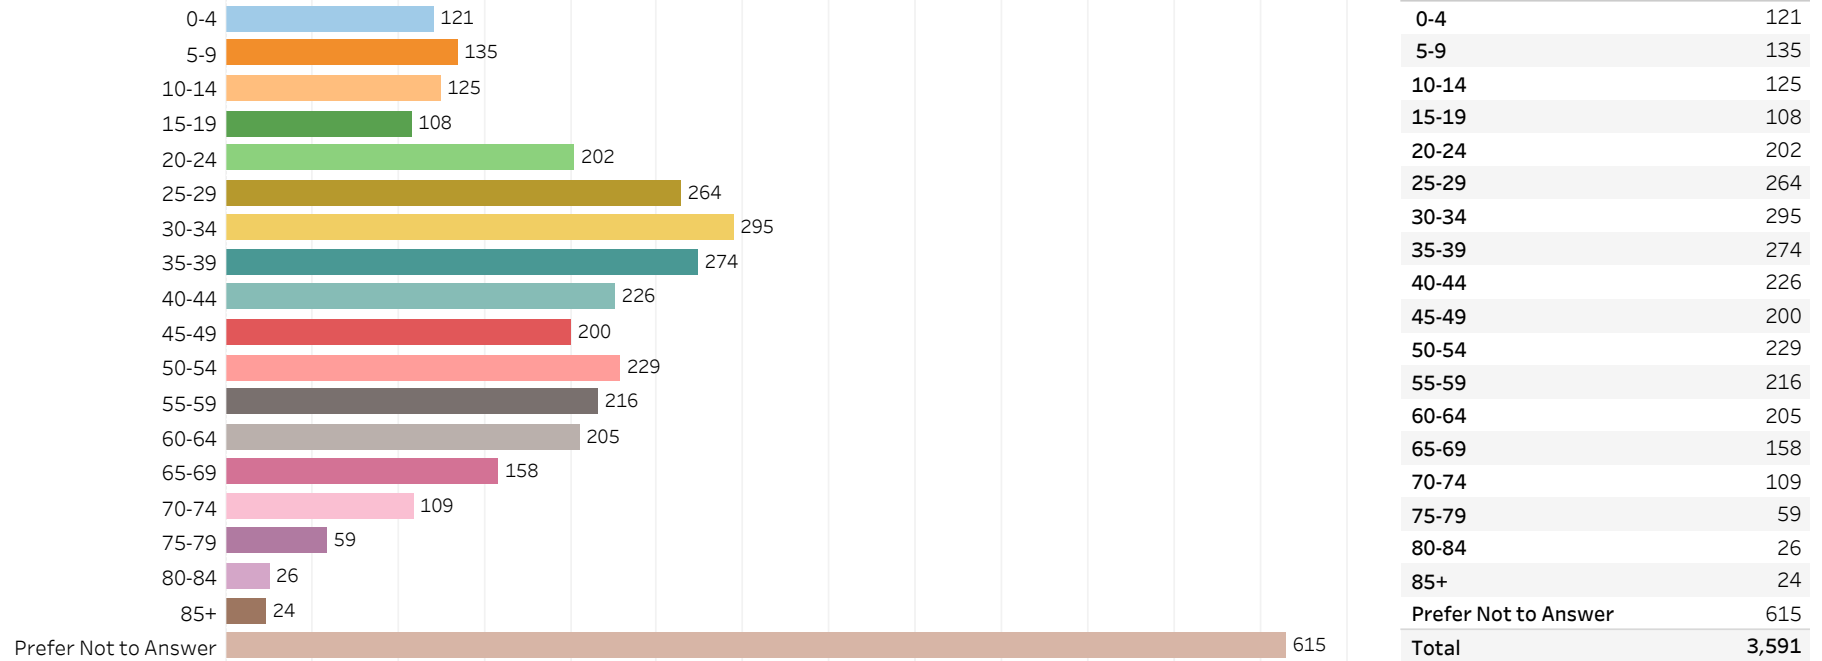

2019 Edmonton Municipal Census (Neighbourhood)

(Note: As per City of Edmonton Census Policy C520C, neighbourhoods with a population of less than 50 residents are reported as zero.)

Neighbourhood:

PARKDALE

1. Population by Age Range

2. Population by Gender

3. Dwelling Unit Status