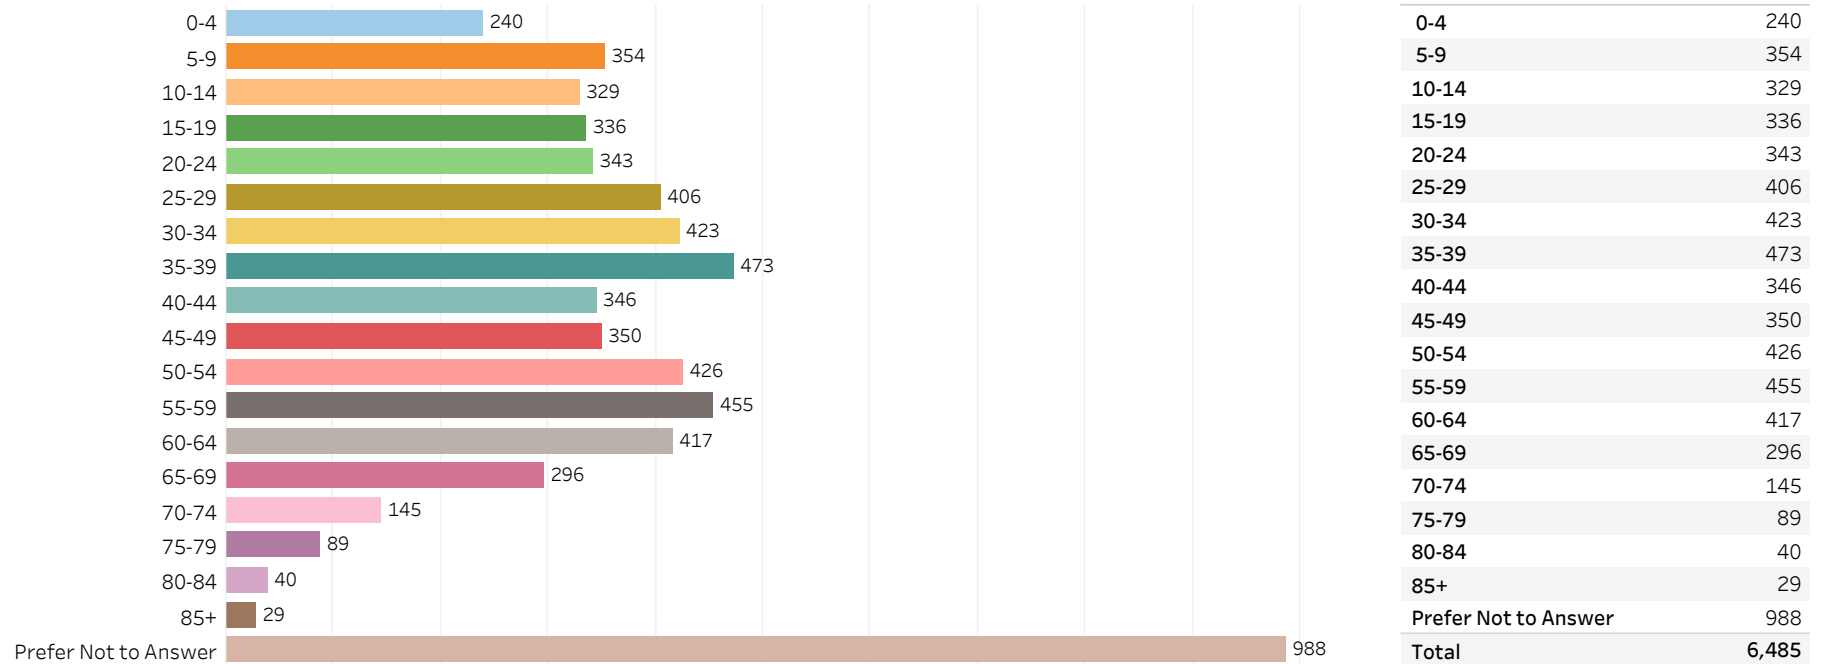

2019 Edmonton Municipal Census (Neighbourhood)

(Note: As per City of Edmonton Census Policy C520C, neighbourhoods with a population of less than 50 residents are reported as zero.)

Neighbourhood:
KINISKI GARDENS

1. Population by Age Range

2. Population by Gender

3. Dwelling Unit Status