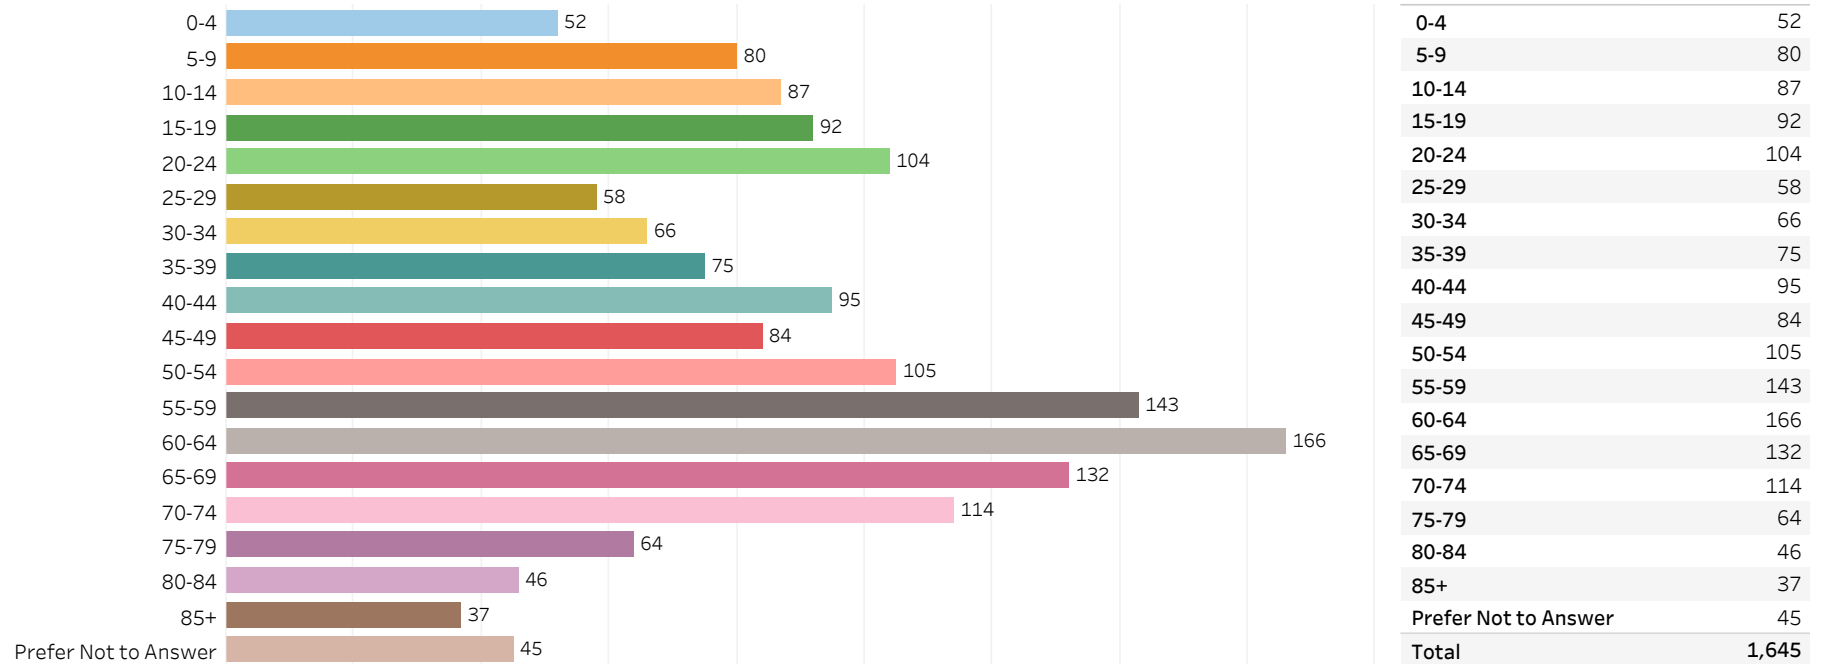

2019 Edmonton Municipal Census (Neighbourhood)

(Note: As per City of Edmonton Census Policy C520C, neighbourhoods with a population of less than 50 residents are reported as zero.)

Neighbourhood:

CARTER CREST

1. Population by Age Range

2. Population by Gender

3. Dwelling Unit Status