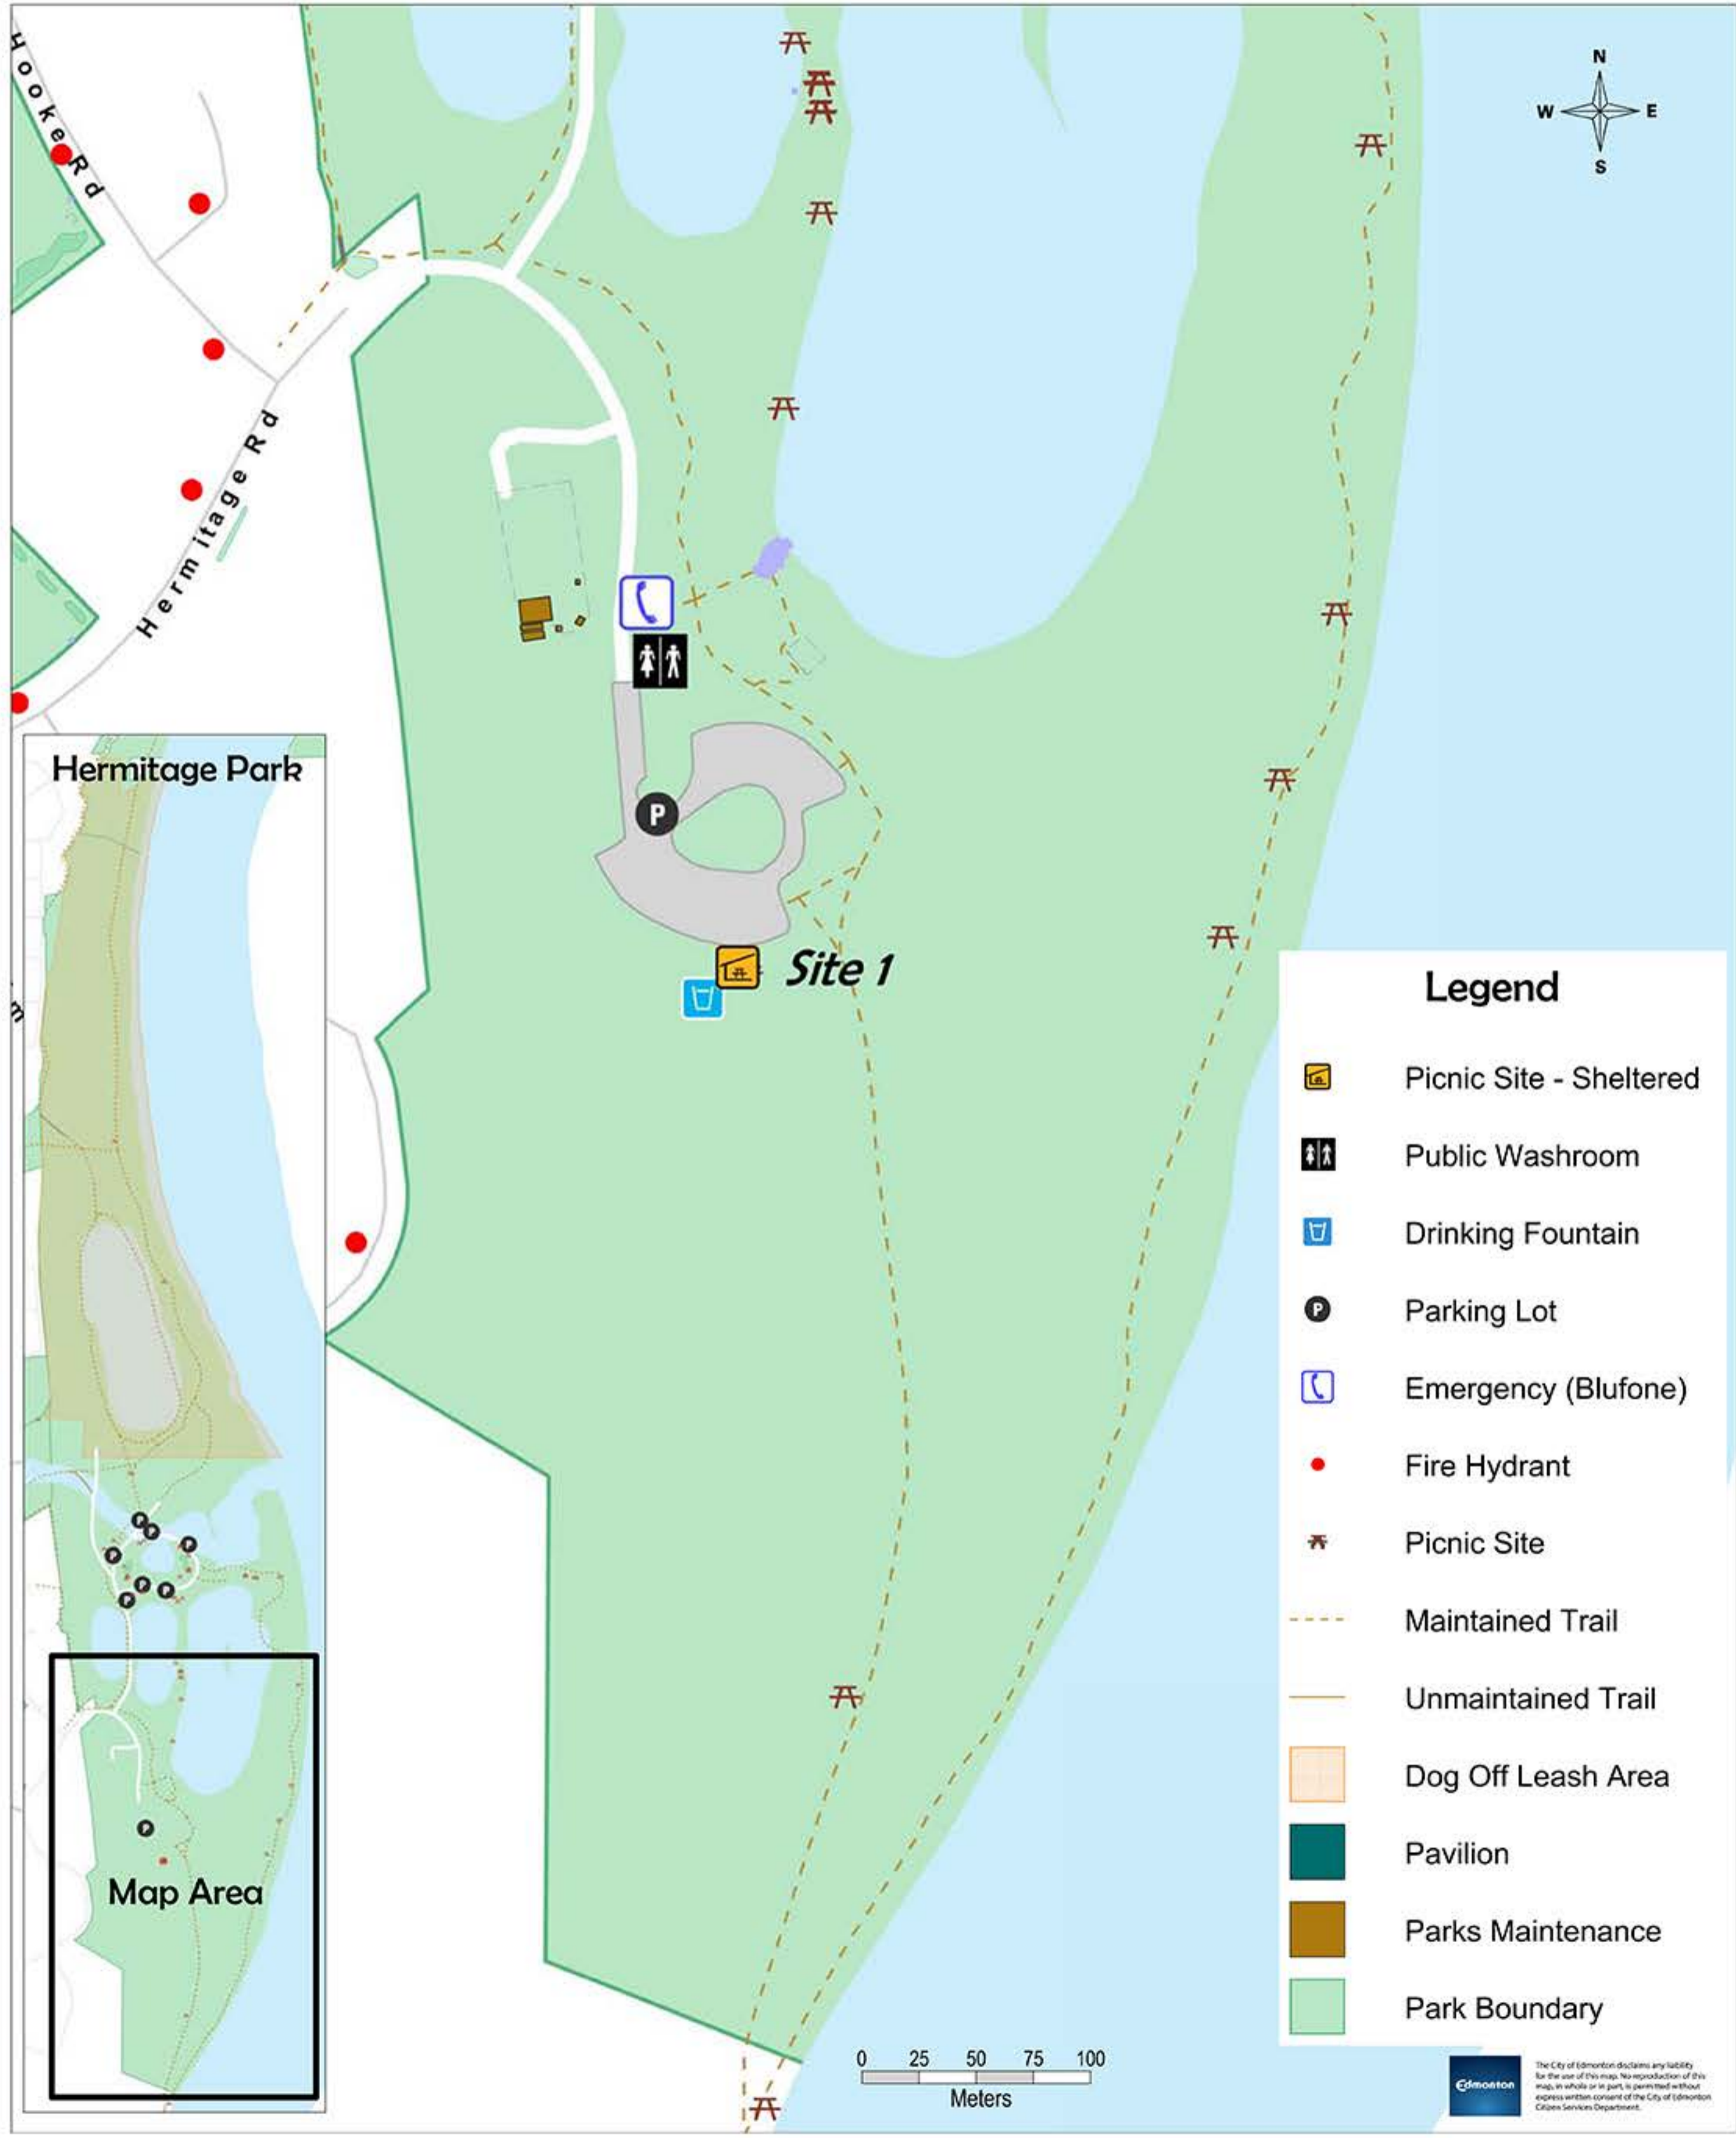

# HERMITAGE PARK - 2115 HERMITAGE RD NW

## Legend

-  Picnic Site - Sheltered
-  Public Washroom
-  Drinking Fountain
-  Parking Lot
-  Emergency (Blufone)
-  Fire Hydrant
-  Picnic Site
-  Maintained Trail
-  Unmaintained Trail
-  Dog Off Leash Area
-  Pavilion
-  Parks Maintenance
-  Park Boundary

Hermitage Park

Site 1

Map Area