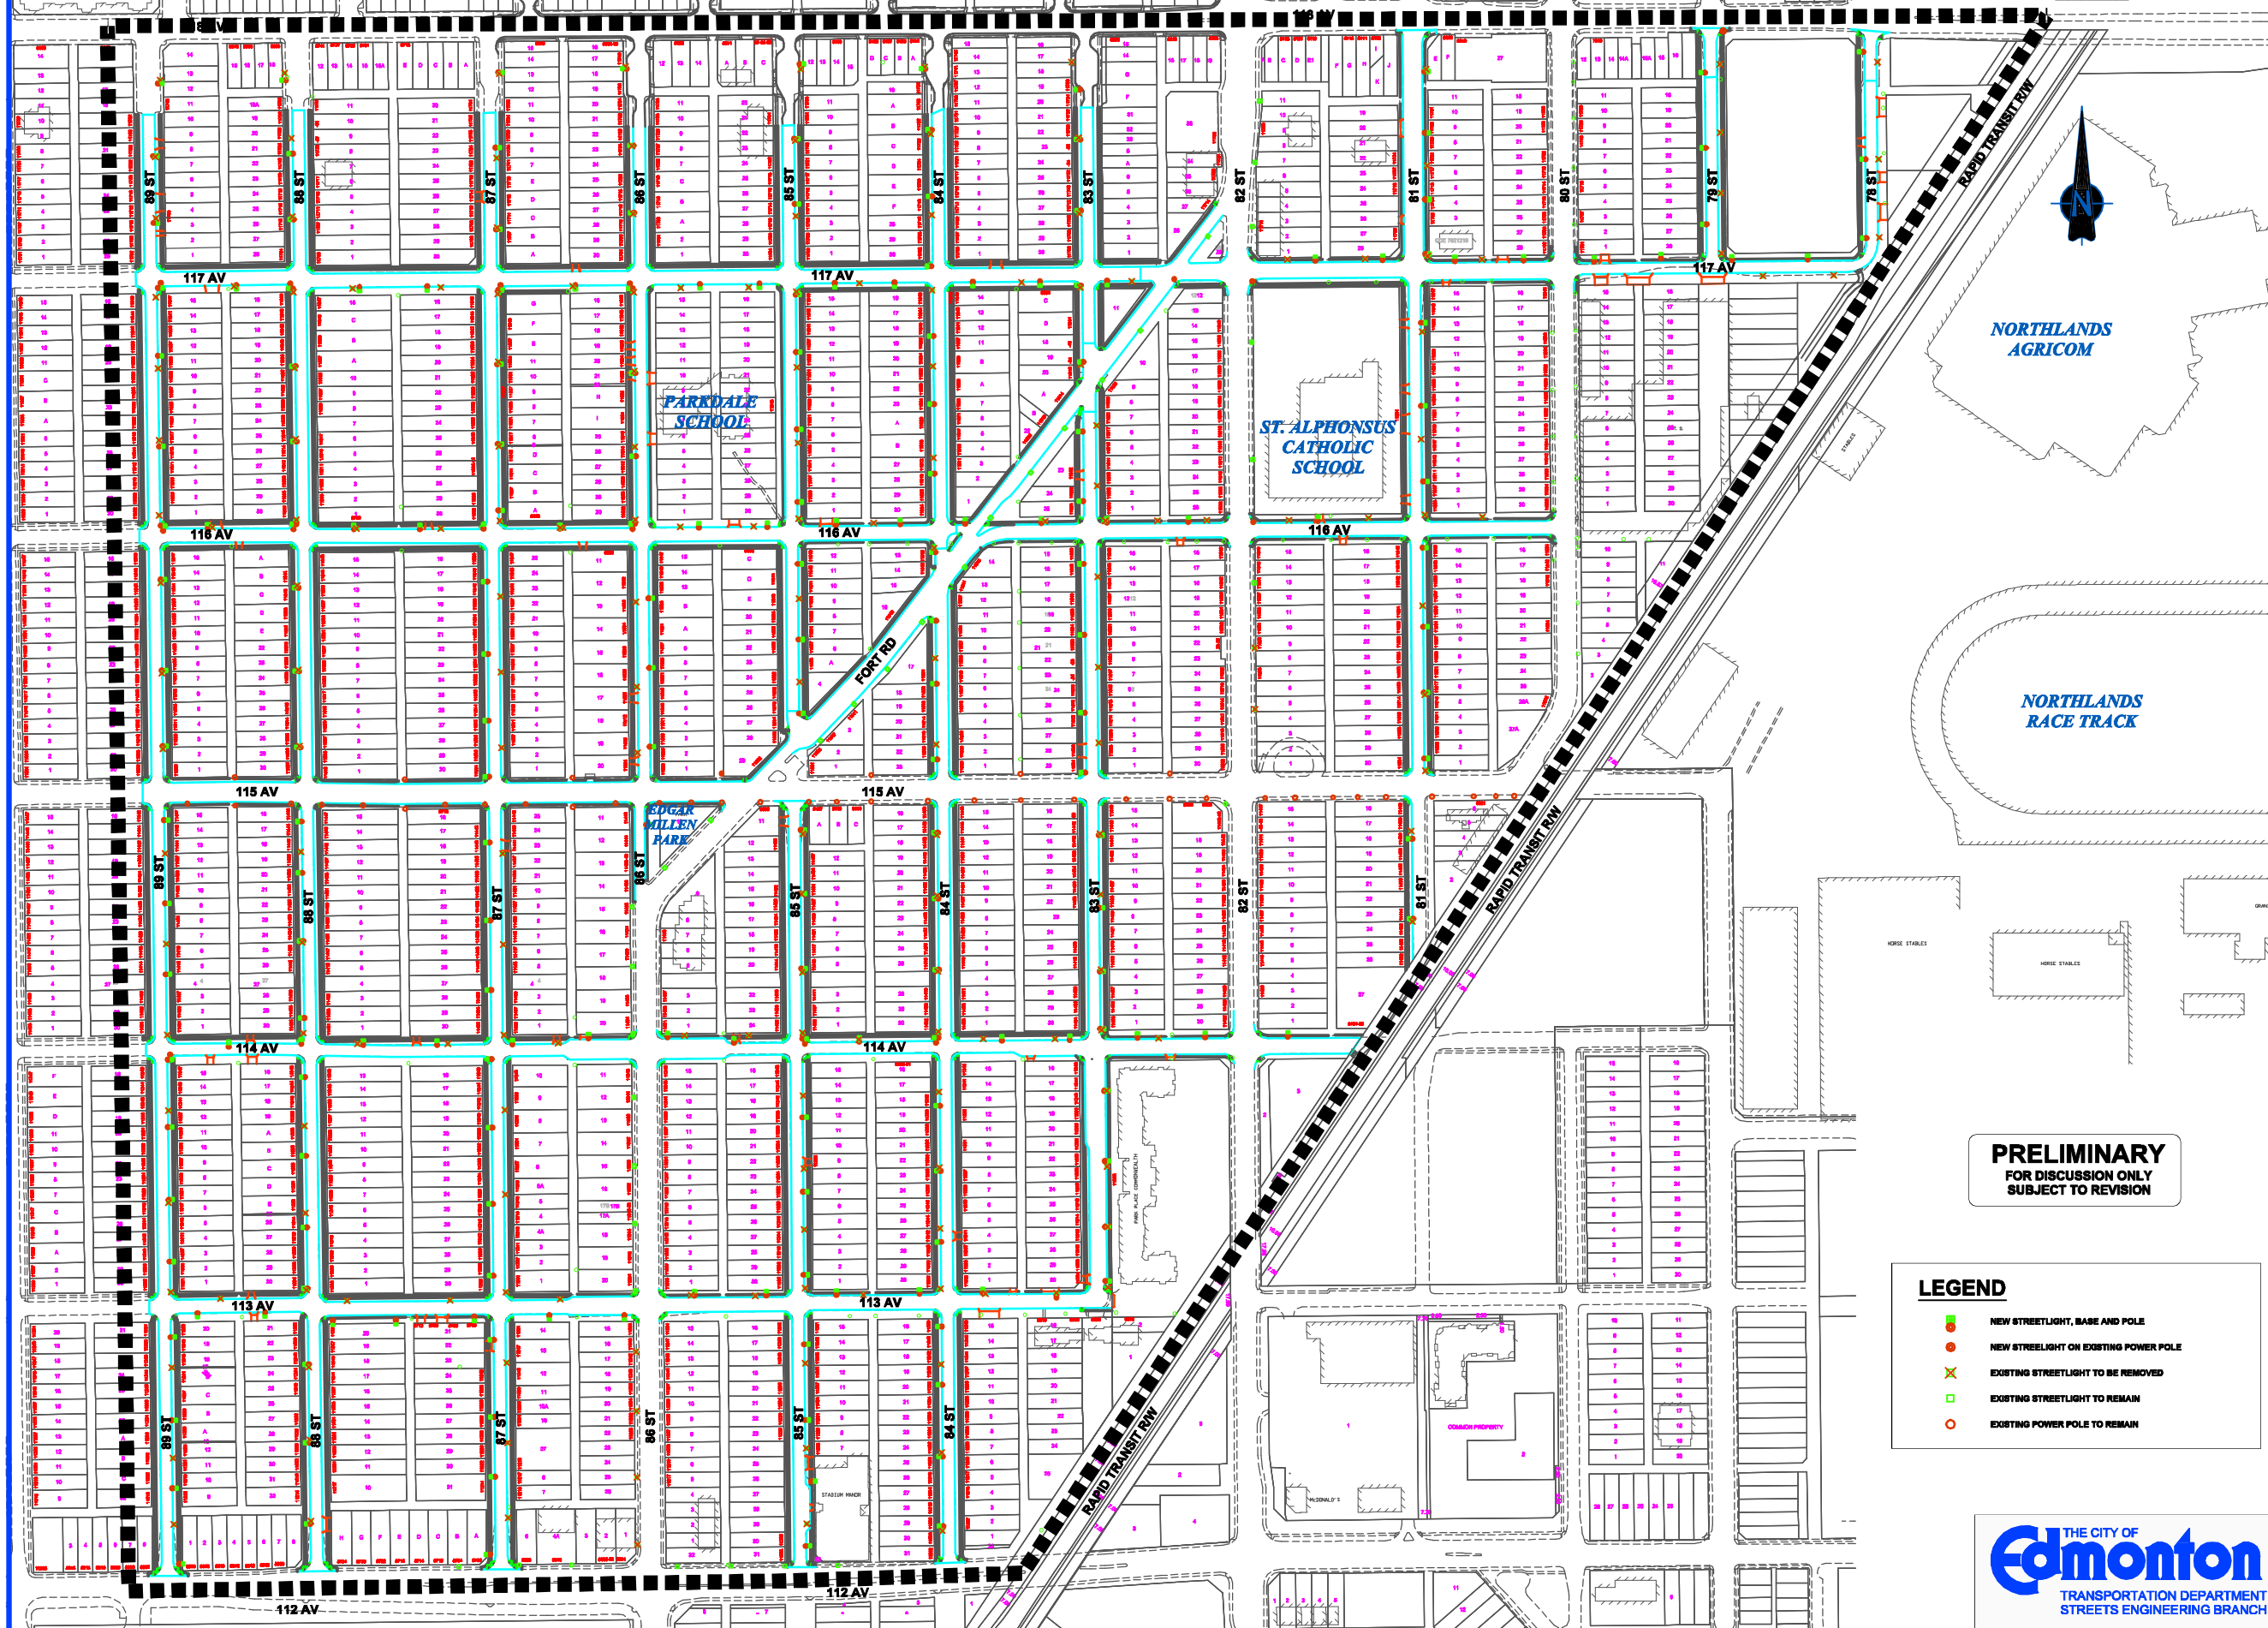

PARKDALE NEIGHBOURHOOD STREET LIGHT RENEWAL

2008/2009

NORTHLANDS
AGRICOM

NORTHLANDS
RACE TRACK

PRELIMINARY
FOR DISCUSSION ONLY
SUBJECT TO REVISION

LEGEND	
	NEW STREETLIGHT, BARE AND POLE
	NEW STREETLIGHT ON EXISTING POWER POLE
	EXISTING STREETLIGHT TO BE REMOVED
	EXISTING STREETLIGHT TO REMAIN
	EXISTING POWER POLE TO REMAIN