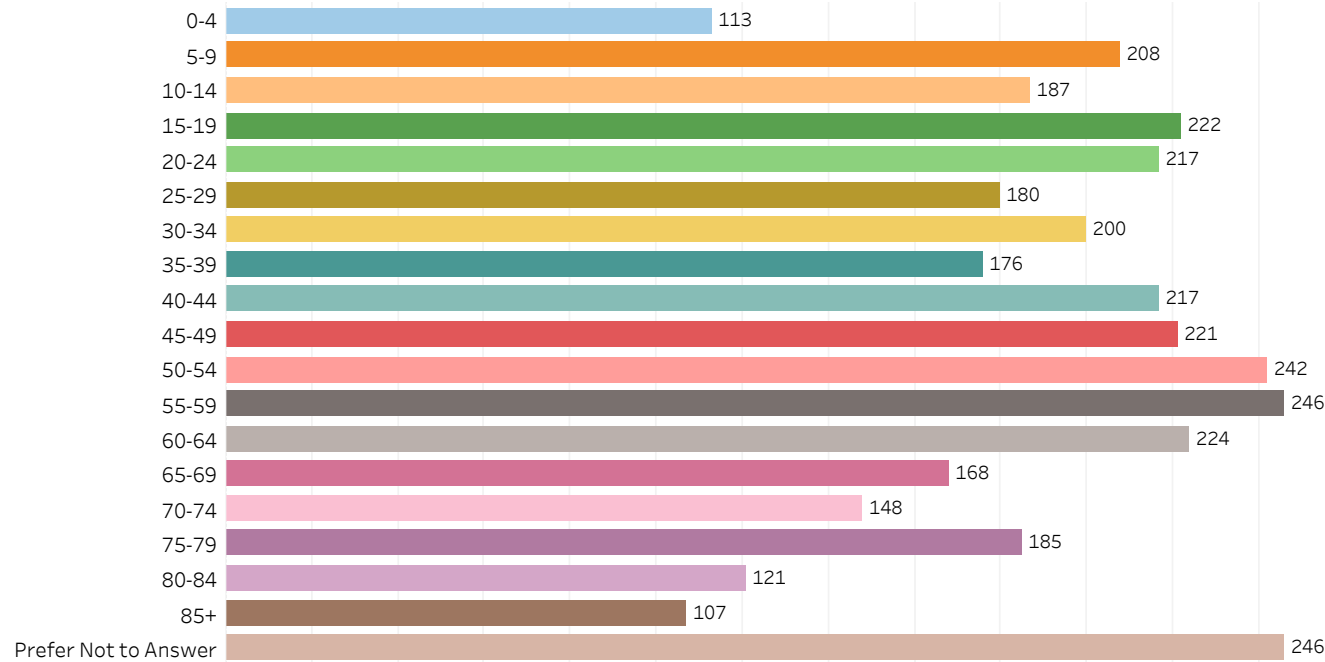

2019 Edmonton Municipal Census (Neighbourhood)

(Note: As per City of Edmonton Census Policy C520C, neighbourhoods with a population of less than 50 residents are reported as zero.)

Neighbourhood:

GREENFIELD

1. Population by Age Range

0-4	113
5-9	208
10-14	187
15-19	222
20-24	217
25-29	180
30-34	200
35-39	176
40-44	217
45-49	221
50-54	242
55-59	246
60-64	224
65-69	168
70-74	148
75-79	185
80-84	121
85+	107
Prefer Not to Answer	246
Total	3,628