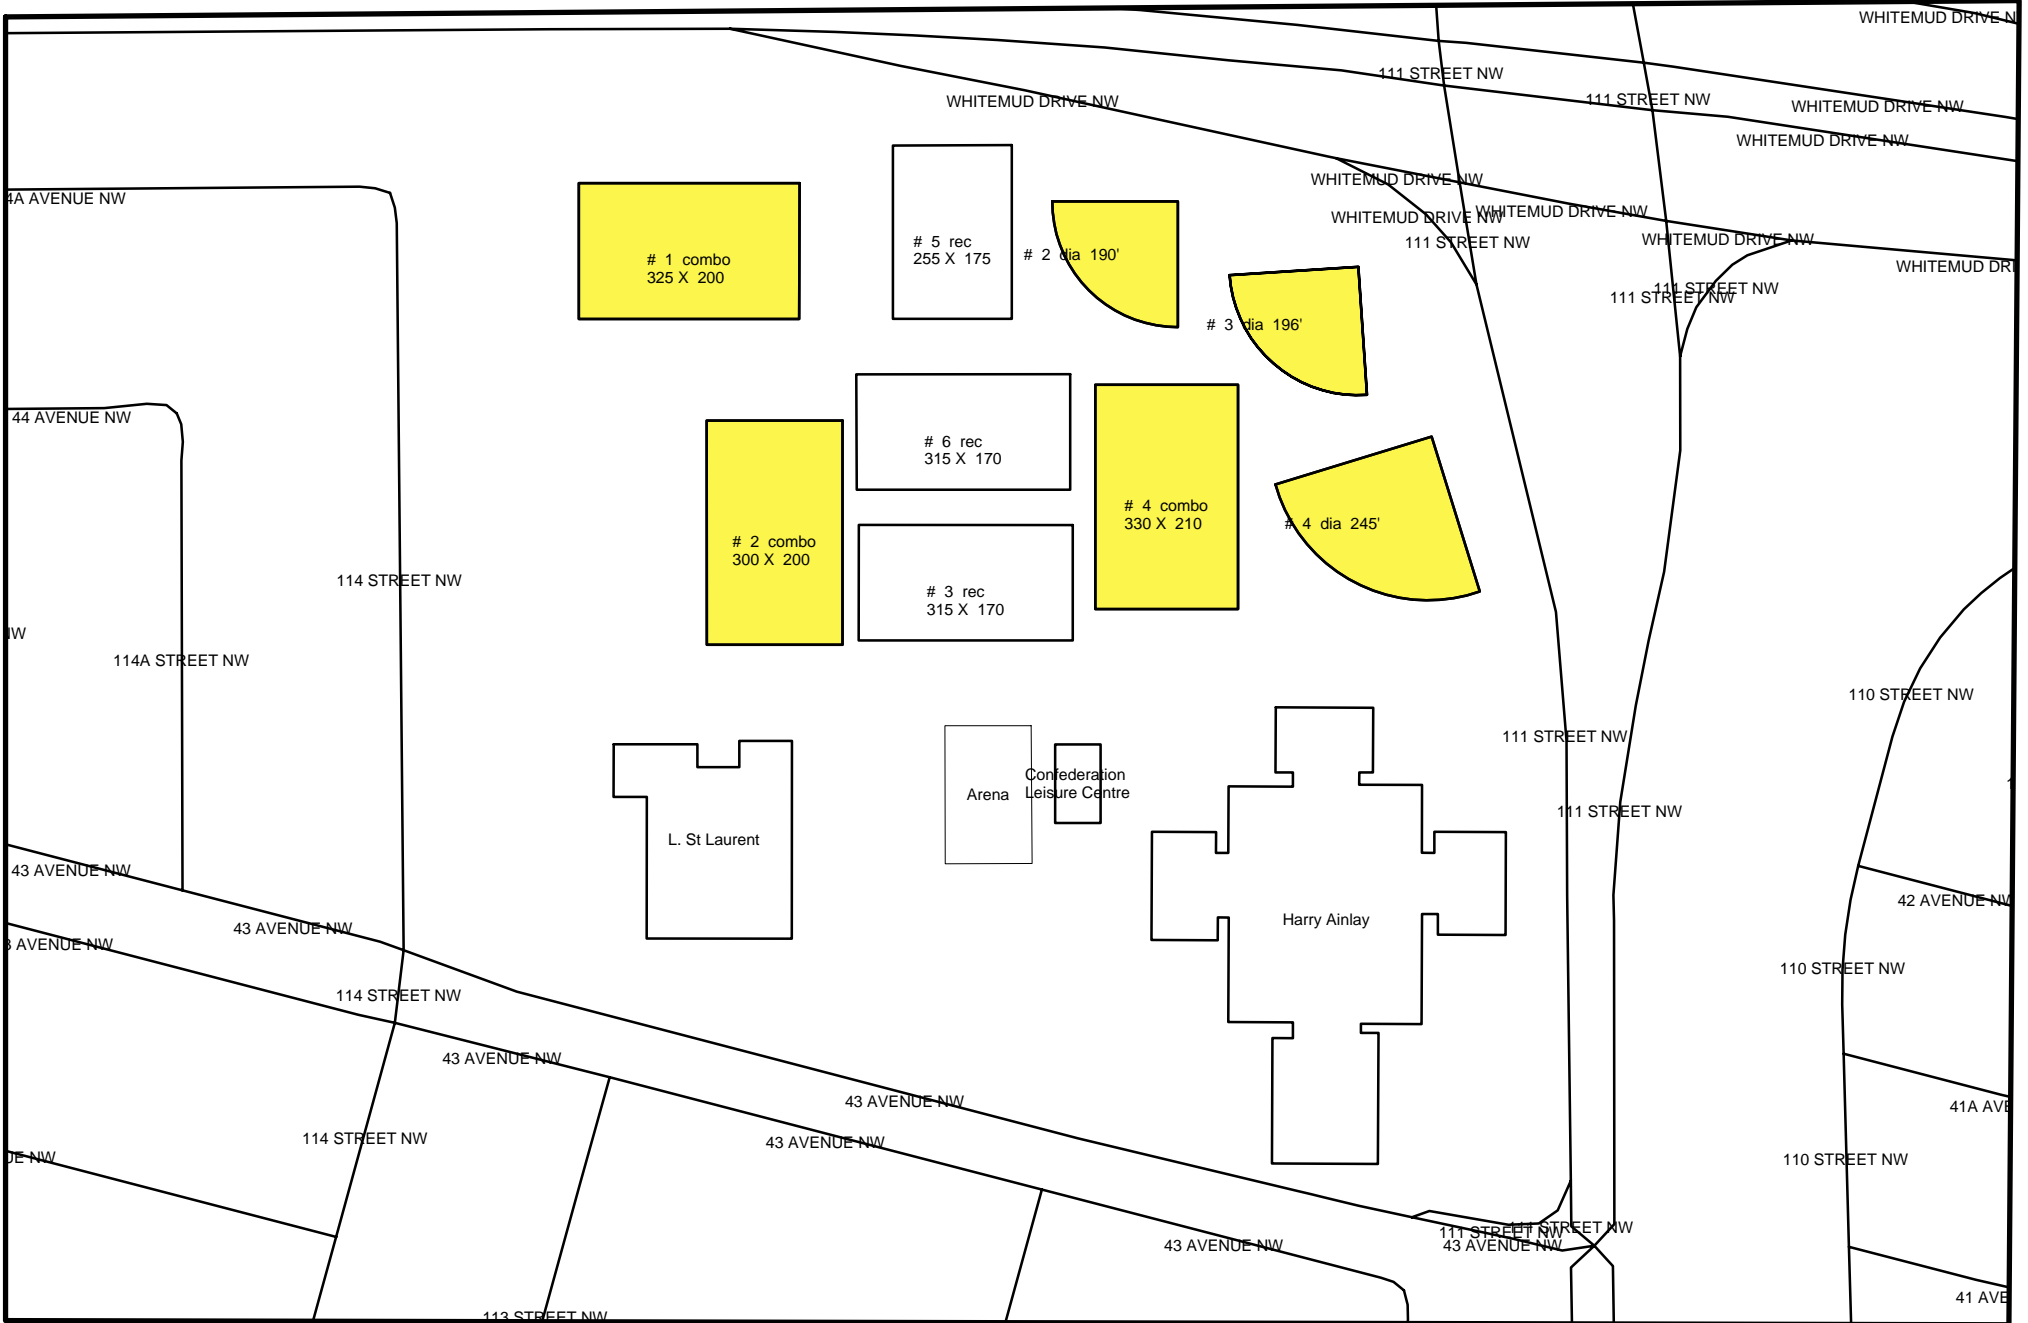

Confederation Park Sports Fields

112 Street - 43 Avenue

SW

Back