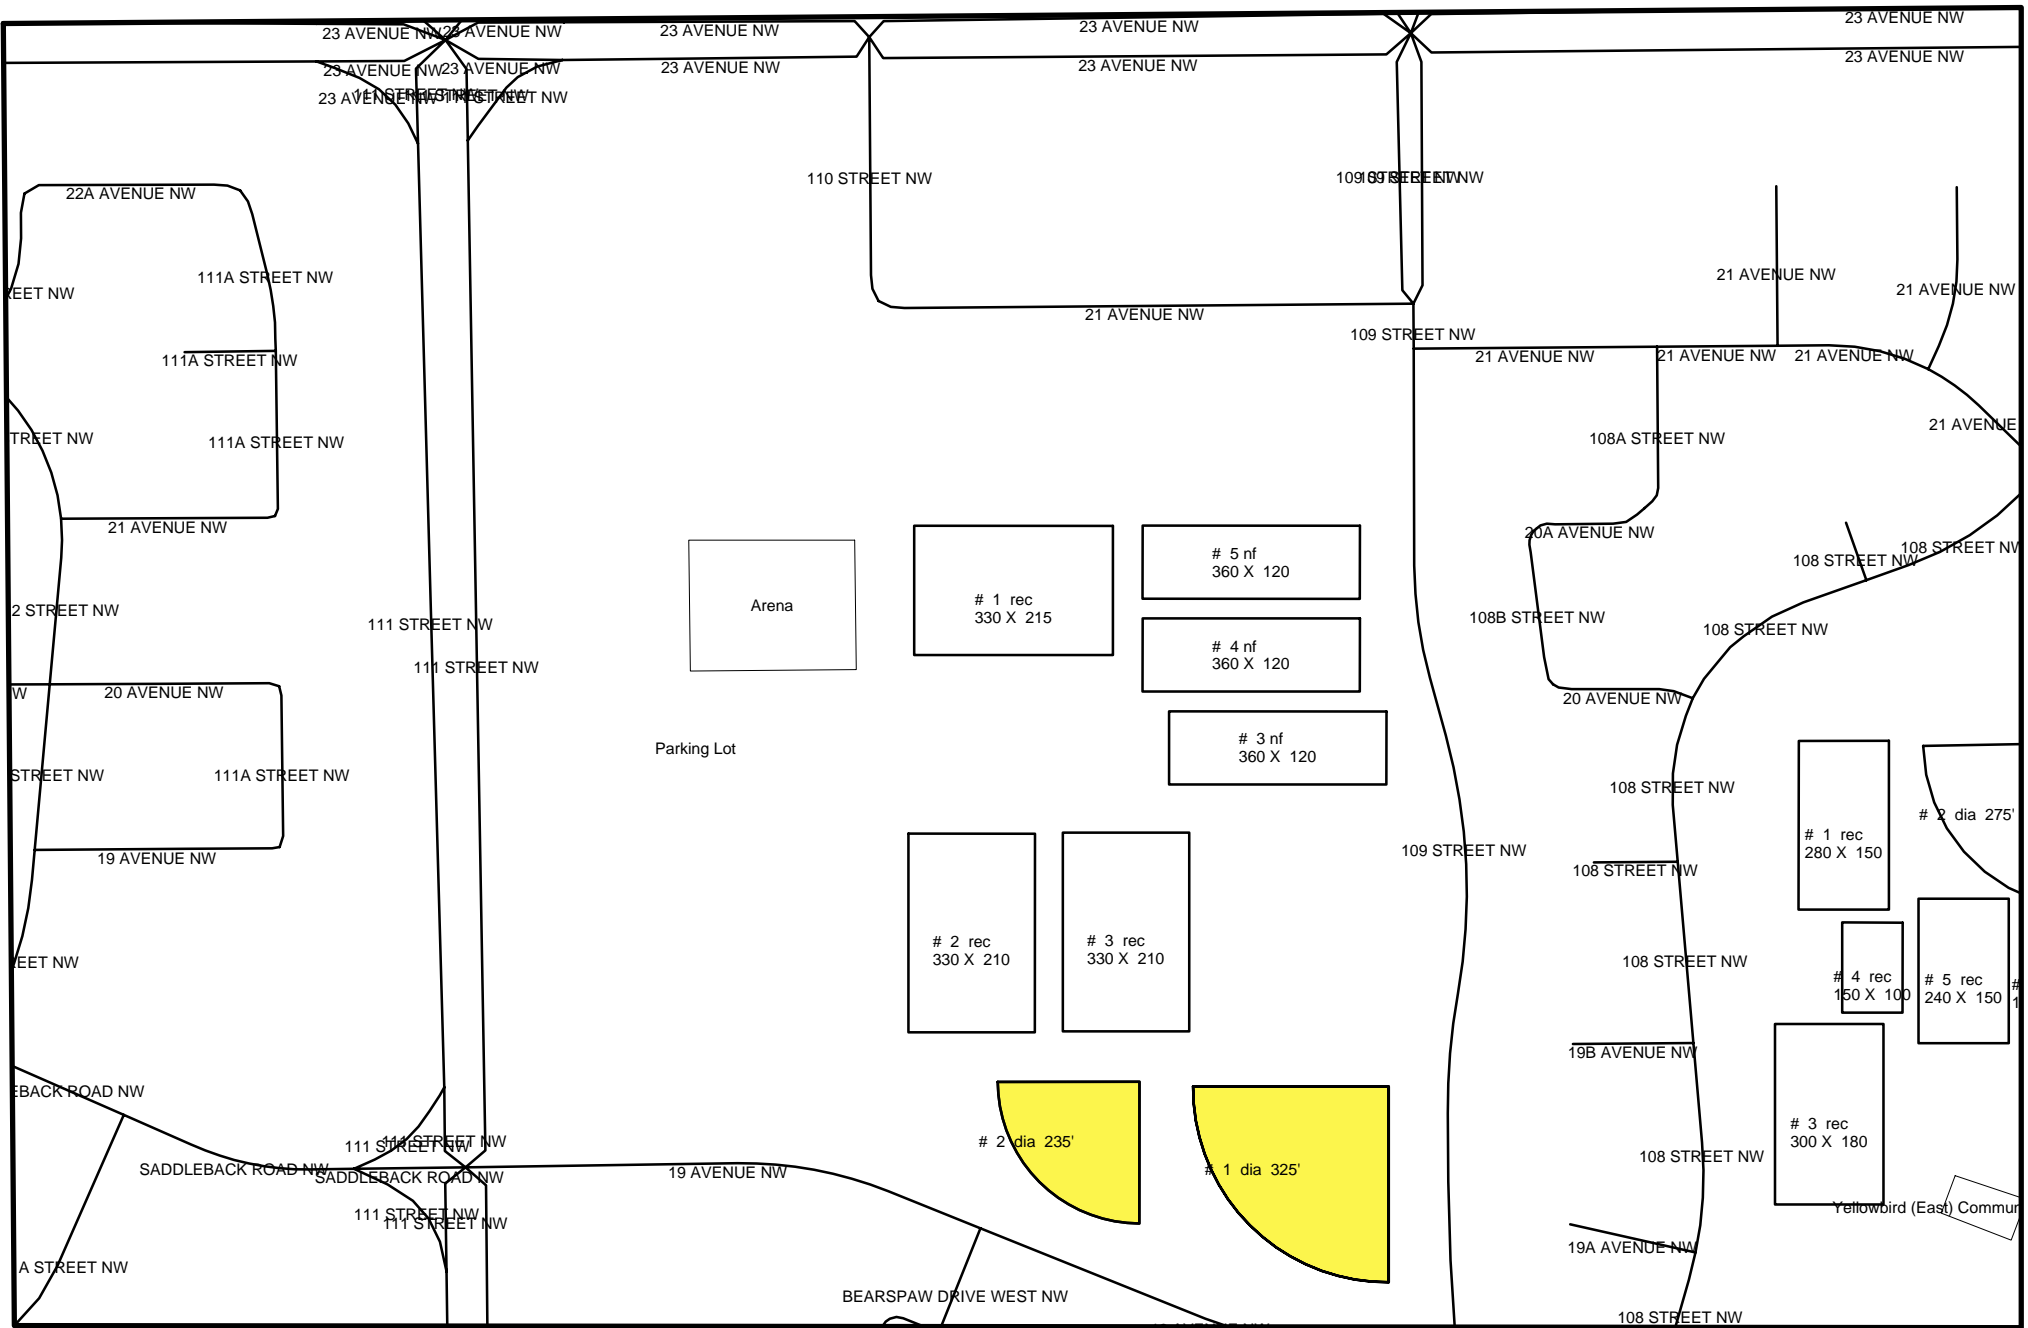

Kaskitayo Sports Fields

109 Street - 20 Avenue

SW

Back