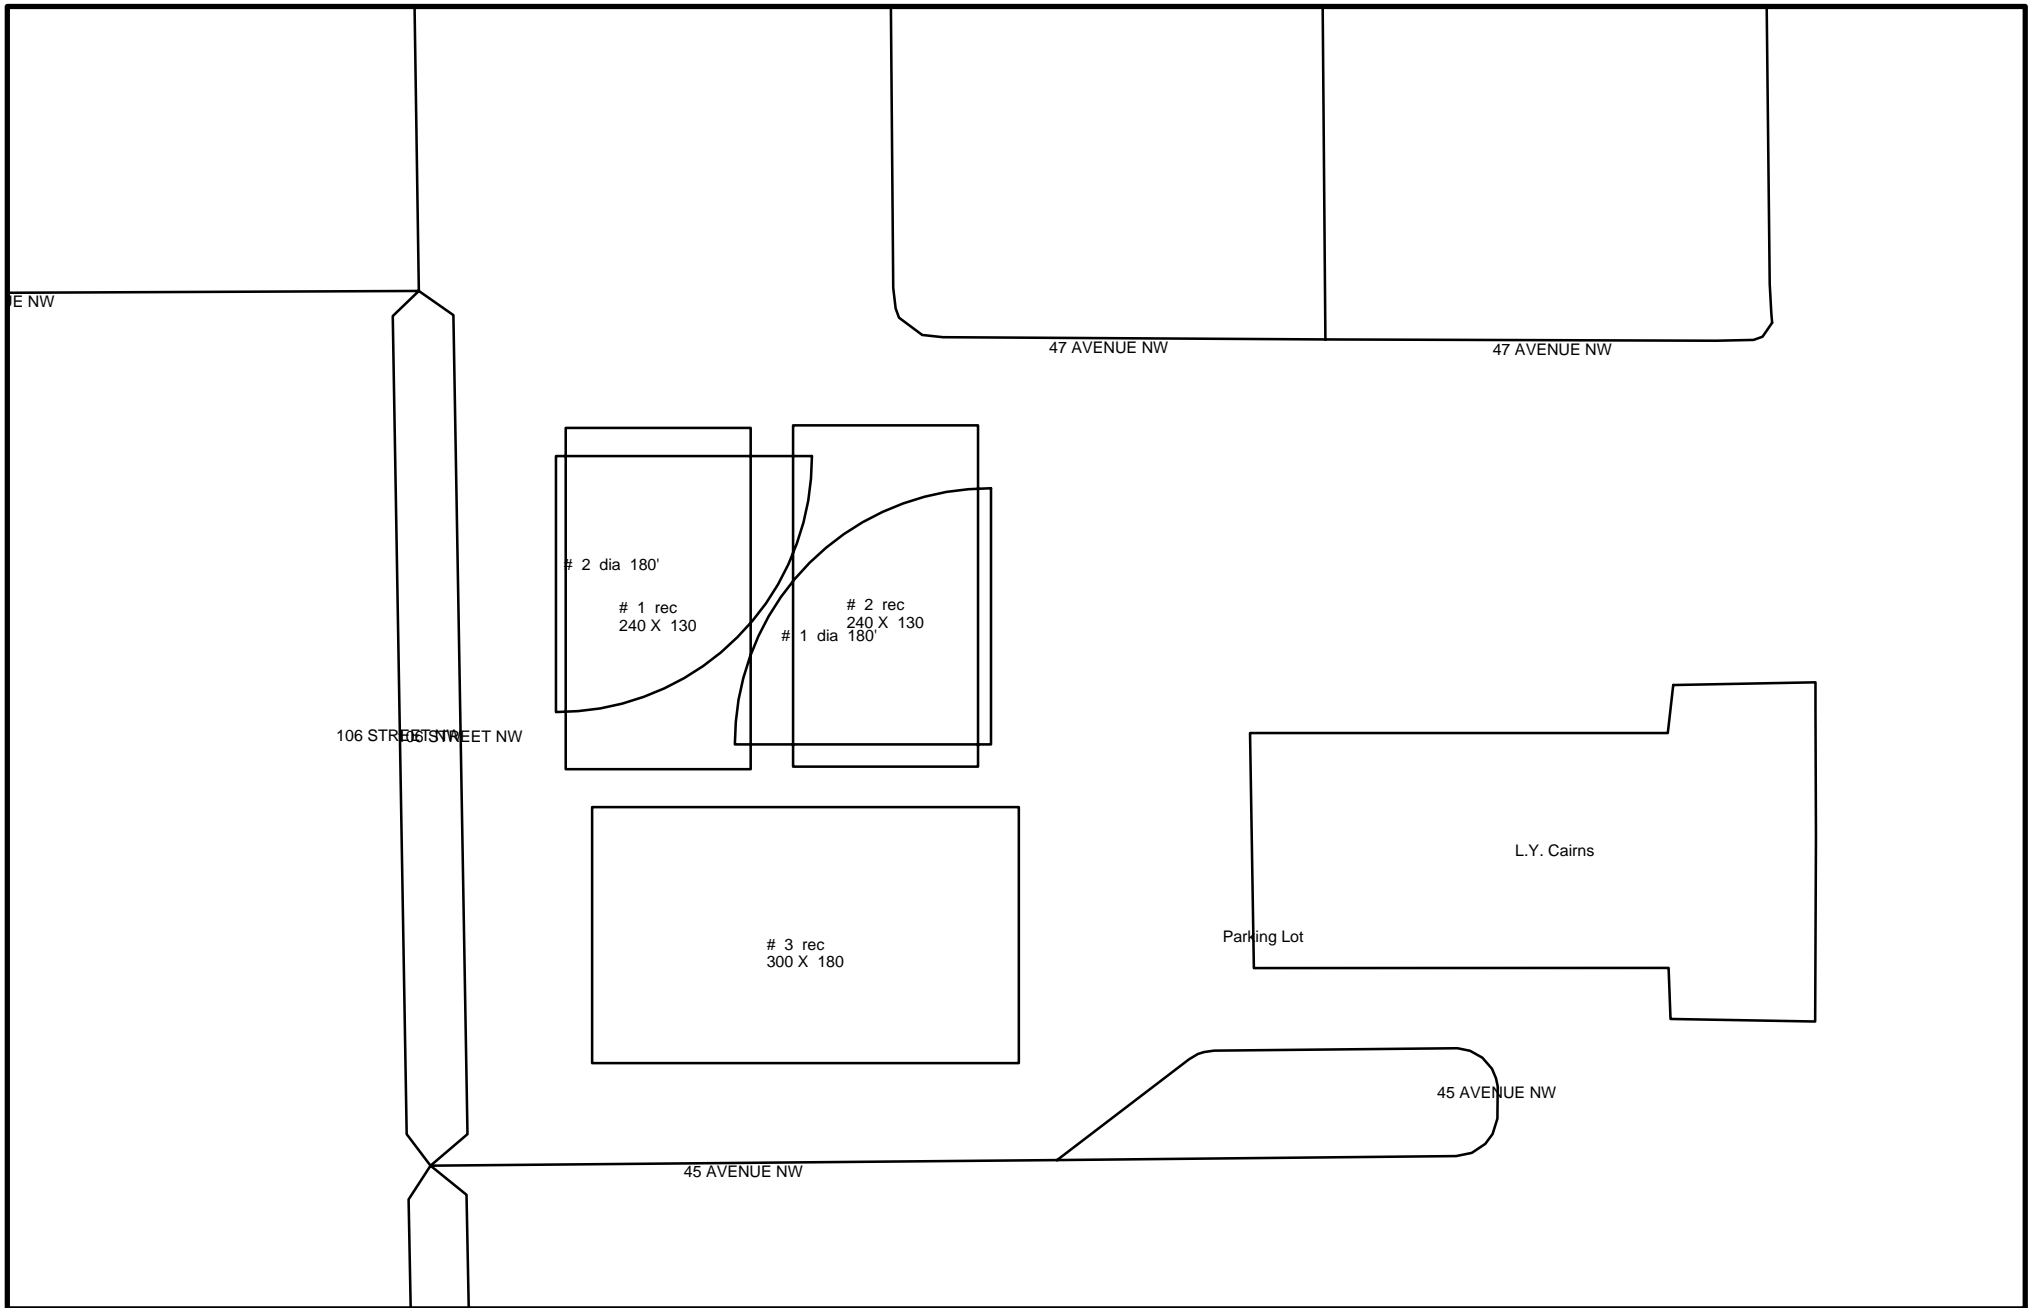

L.Y. Cairns Sports Fields

105 Street - 45 Avenue

SW