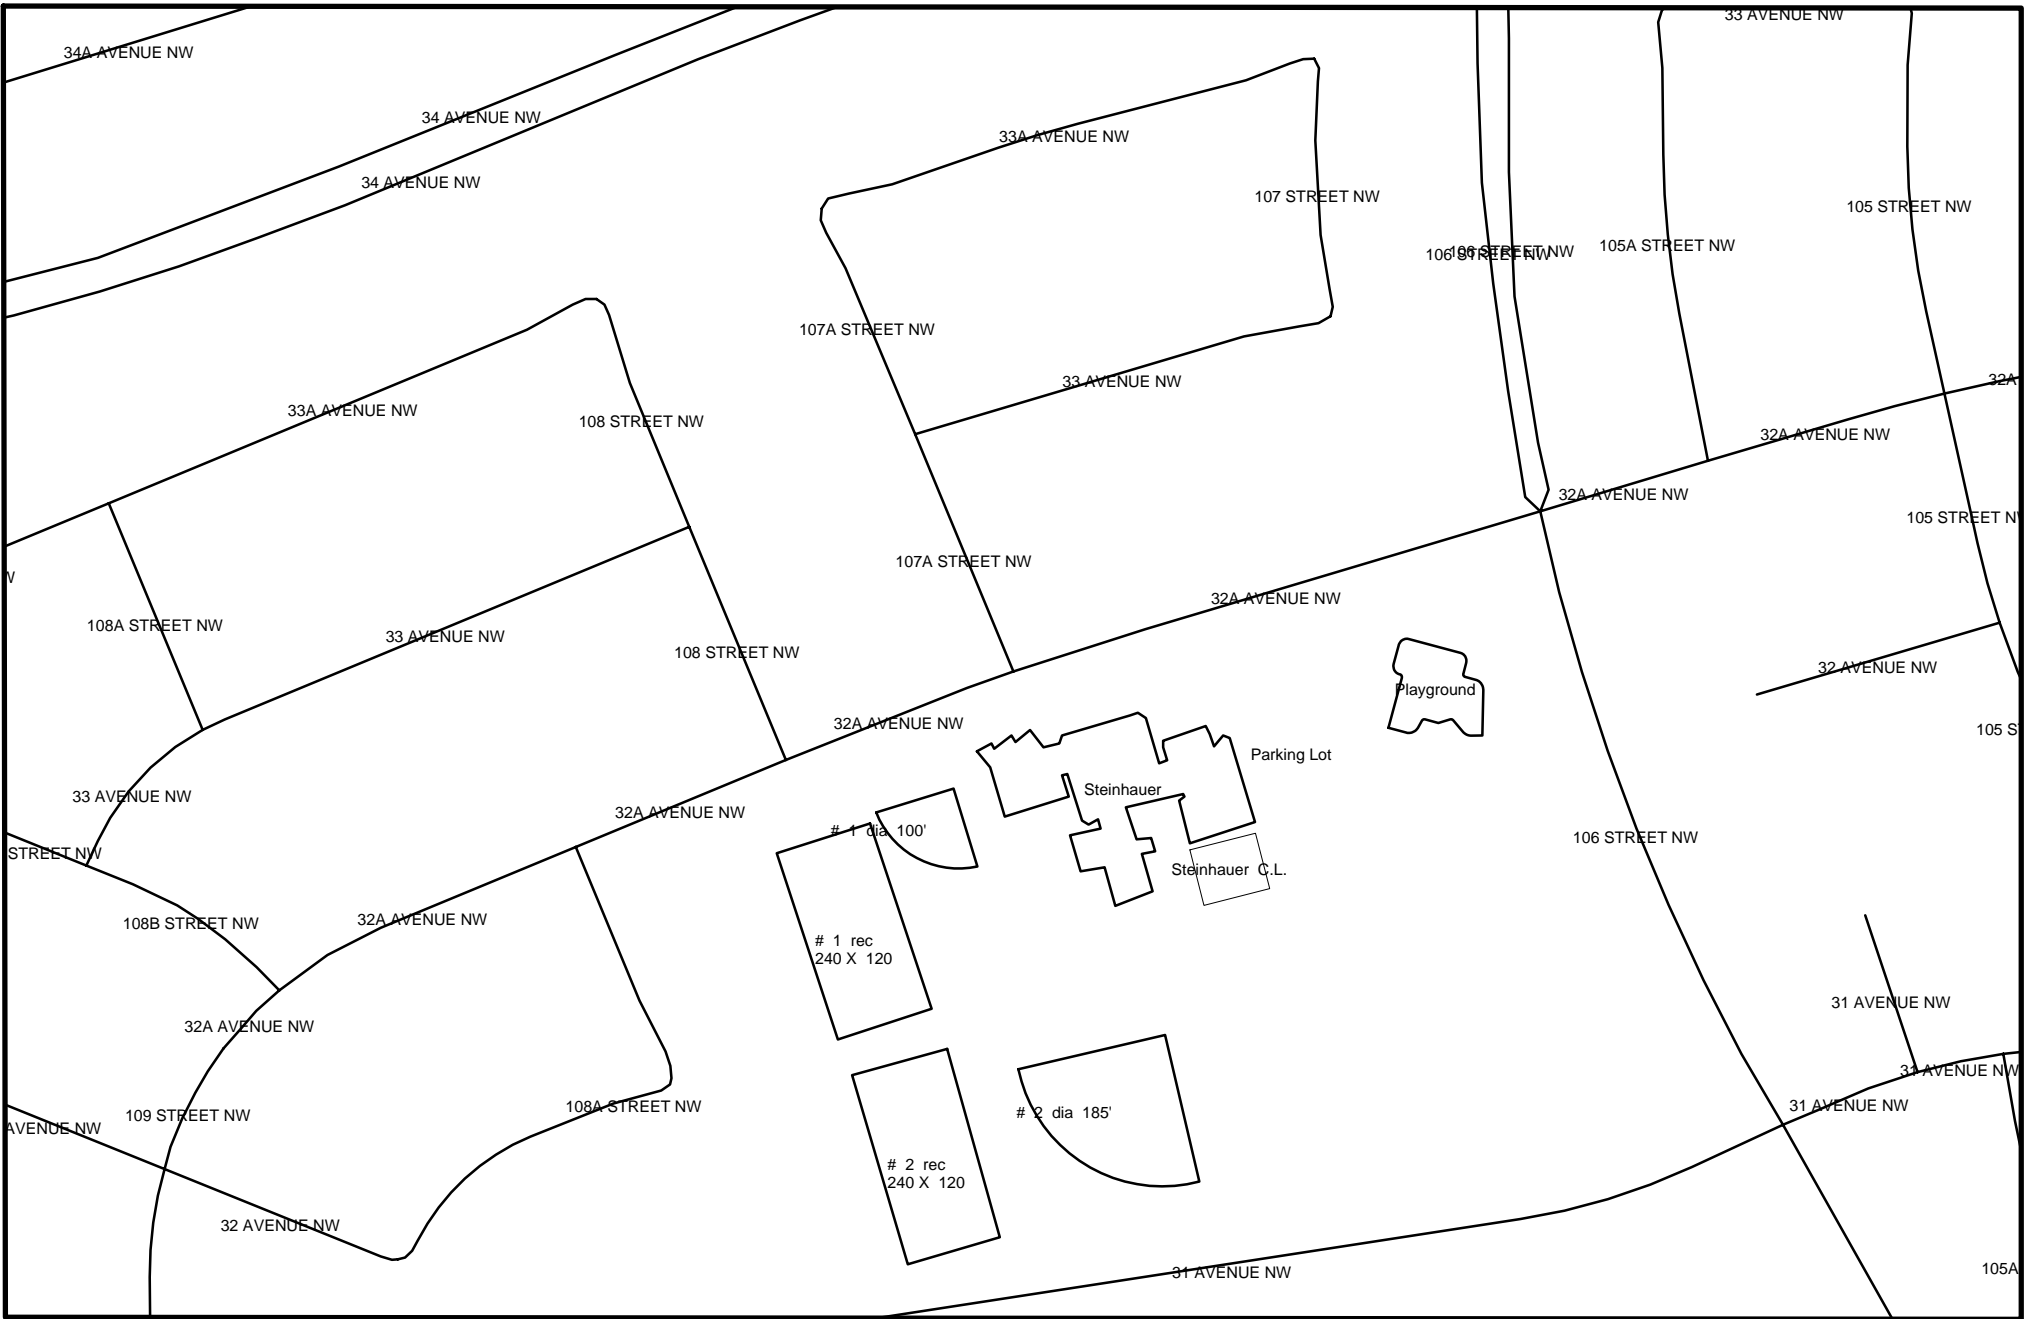

Steinhauer Sports Fields

107 Street - 32a Avenue

SW

Back