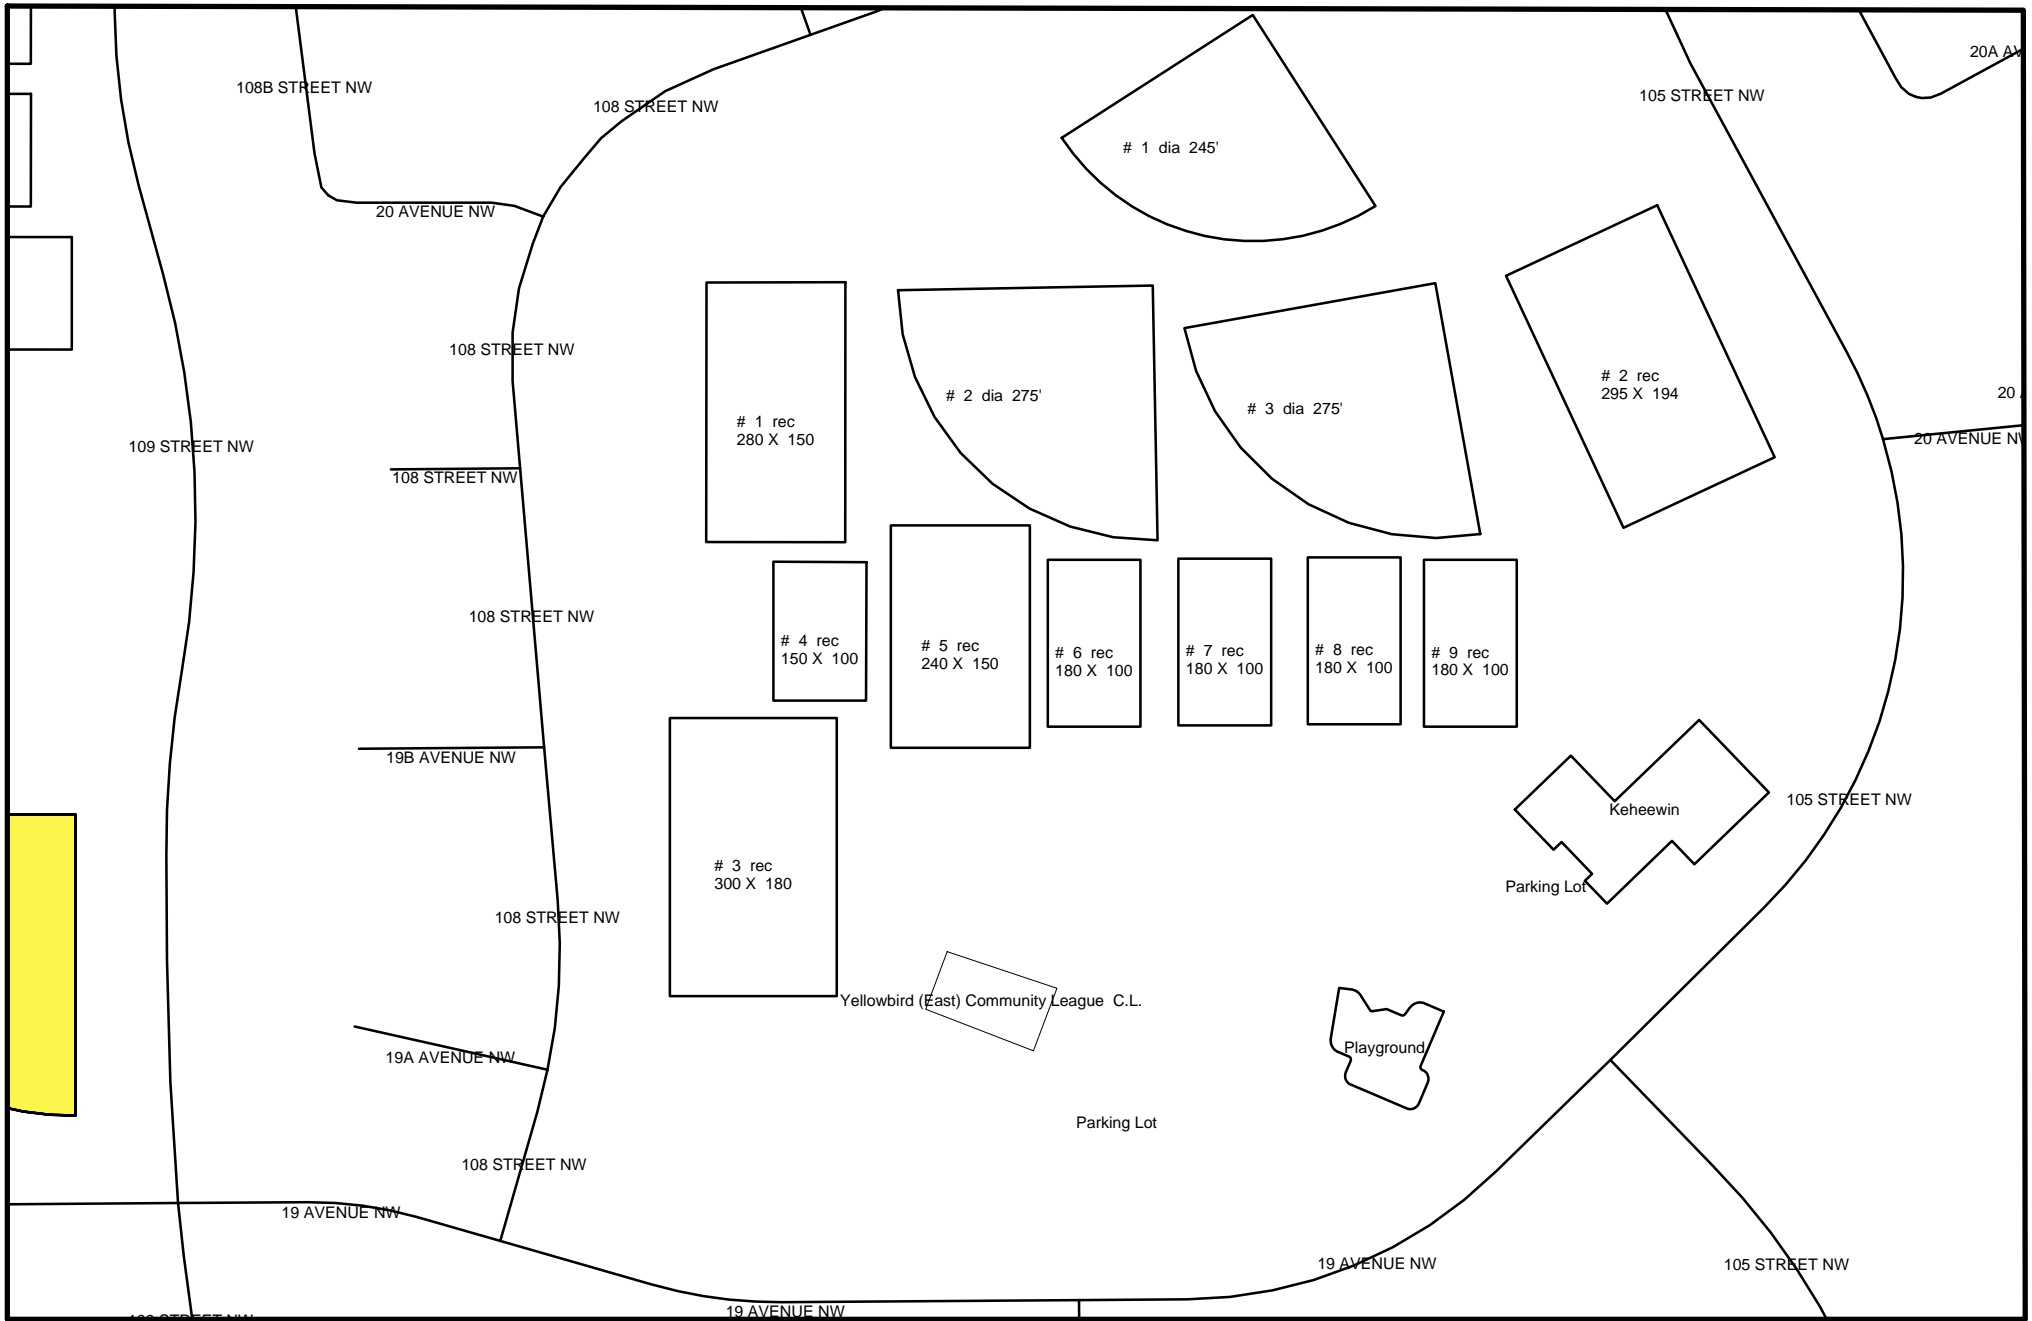

SW

Back

Keheewin Sports Fields

105 Street - 19 Avenue

SW

109 STREET NW

Parking Lot

Parking Lot